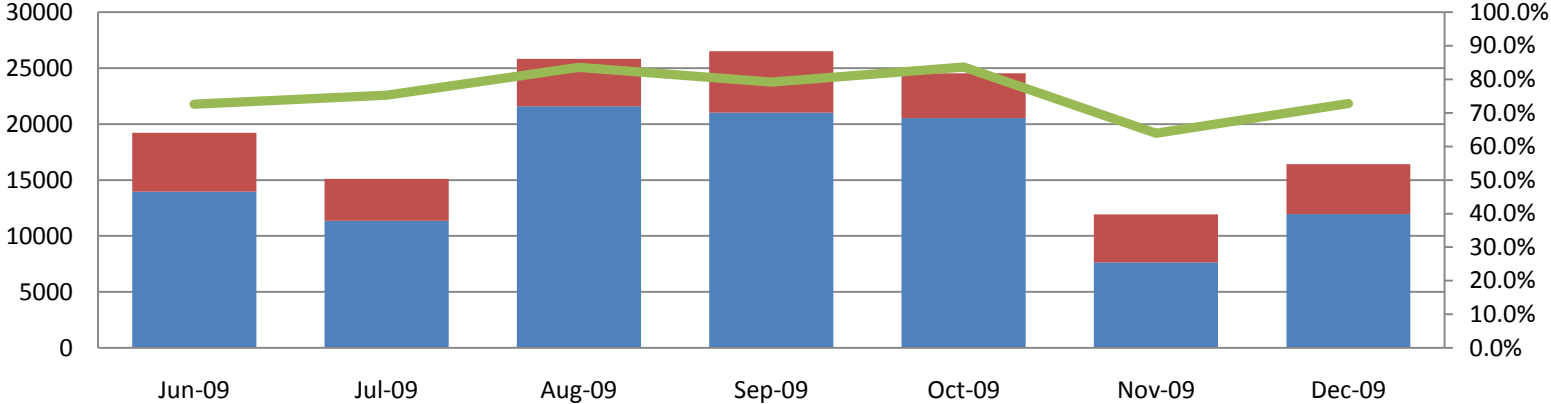

Banner Forms/HR Front End - Transactions Entered

June - December 2009

	Jun-09	Jul-09	Aug-09	Sep-09	Oct-09	Nov-09	Dec-09
Banner Forms	5266	3737	4243	5511	4010	4295	4457
HR Front End	13955	11360	21590	21016	20551	7629	11960
HRFE Entry %	72.6%	75.2%	83.6%	79.2%	83.7%	64.0%	72.9%

- Banner Forms
- HR Front End
- HRFE Entry %