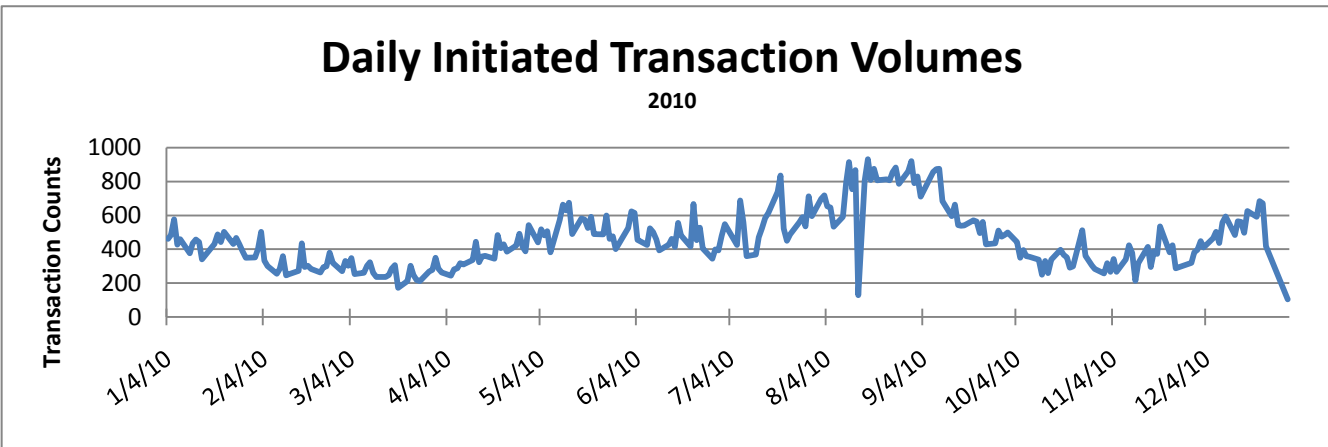

HR Front End Metrics - As of 4/30/11

Completed Transactions

Feb 22, 2009 - April 30, 2011

227,368 Transactions

Failed Transactions by Type

Feb 22, 2009 - April 30, 2011

2308 Transactions

Transaction Volume/Apply Stats by Release

Transactions Failed Apply	69	72	268	385	233	425	23	263	405	186
Transactions Applied	1151	1991	8176	14126	9377	32926	1331	43177	77129	45771
Apply Success Rate	94.34%	96.51%	96.83%	97.35%	97.58%	98.73%	98.30%	99.39%	99.48%	99.60%