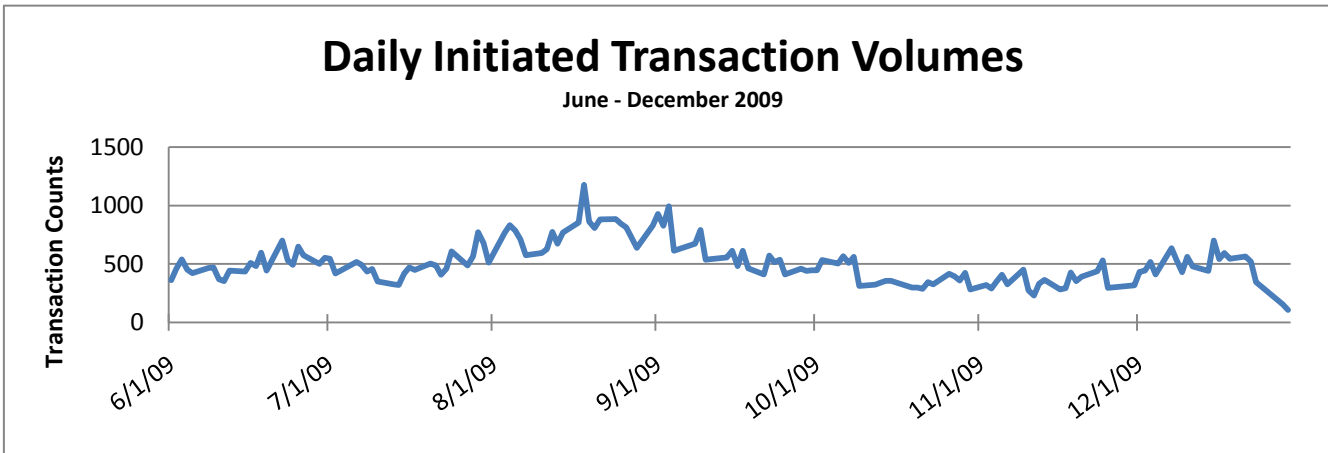

HR Front End Metrics - As of 4/30/11

Completed Transactions

Feb 22, 2009 - April 30, 2011

227,368 Transactions

Failed Transactions by Type

Feb 22, 2009 - April 30, 2011

2308 Transactions

Transaction Volume/Apply Stats by Release

Transactions Failed Apply	69	72	268	385	233	425	23	263	405	186
Transactions Applied	1151	1991	8176	14126	9377	32926	1331	43177	77129	45771
Apply Success Rate	94.34%	96.51%	96.83%	97.35%	97.58%	98.73%	98.30%	99.39%	99.48%	99.60%