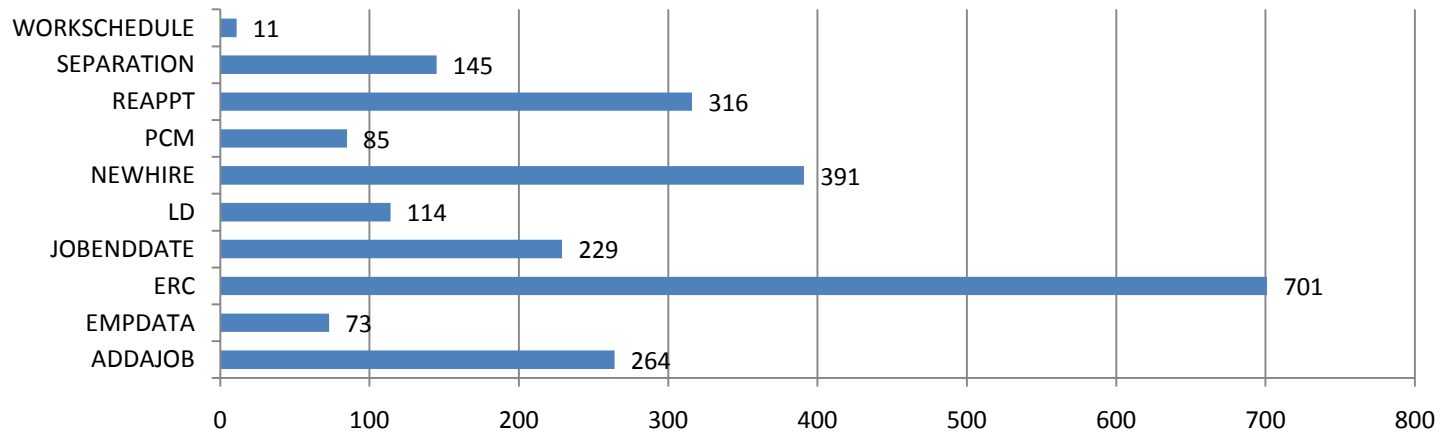

HR Front End Metrics - As of 4/30/11

Completed Transactions

Feb 22, 2009 - April 30, 2011

227,368 Transactions

Failed Transactions by Type

Feb 22, 2009 - April 30, 2011

2308 Transactions

Transaction Volume/Apply Stats by Release

Transactions Failed Apply	69	72	268	385	233	425	23	263	405	186
Transactions Applied	1151	1991	8176	14126	9377	32926	1331	43177	77129	45771
Apply Success Rate	94.34%	96.51%	96.83%	97.35%	97.58%	98.73%	98.30%	99.39%	99.48%	99.60%