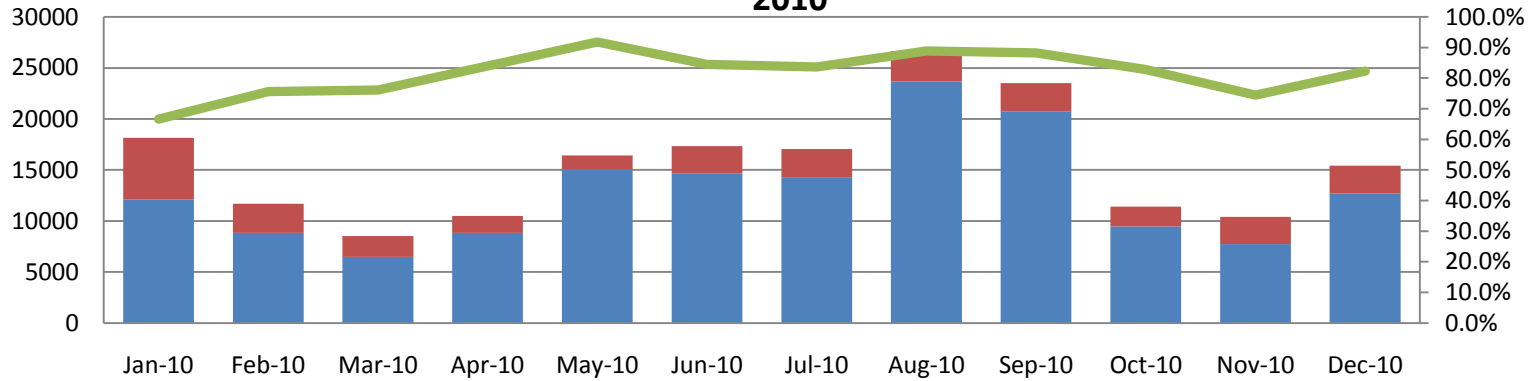

Transactions Failed Apply	69	72	268	385	233	425	23	263	405	186
Transactions Applied	1151	1991	8176	14126	9377	32926	1331	43177	77129	45771
Apply Success Rate	94.34%	96.51%	96.83%	97.35%	97.58%	98.73%	98.30%	99.39%	99.48%	99.60%

Banner Forms/HR Front End - Transactions Entered

June - December 2009

	Jun-09	Jul-09	Aug-09	Sep-09	Oct-09	Nov-09	Dec-09
Banner Forms	5266	3737	4243	5511	4010	4295	4457
HR Front End	13955	11360	21590	21016	20551	7629	11960
HRFE Entry %	72.6%	75.2%	83.6%	79.2%	83.7%	64.0%	72.9%

- Banner Forms
- HR Front End
- HRFE Entry %

Banner Forms/HR Front End - Transactions Entered

2010

	Jan-10	Feb-10	Mar-10	Apr-10	May-10	Jun-10	Jul-10	Aug-10	Sep-10	Oct-10	Nov-10	Dec-10
Banner Forms	6056	2857	2034	1683	1350	2690	2780	2955	2771	1963	2658	2732
HR Front End	12086	8840	6487	8817	15084	14651	14278	23679	20752	9447	7741	12693
HRFE Entry %	66.6%	75.6%	76.1%	84.0%	91.8%	84.5%	83.7%	88.9%	88.2%	82.8%	74.4%	82.3%