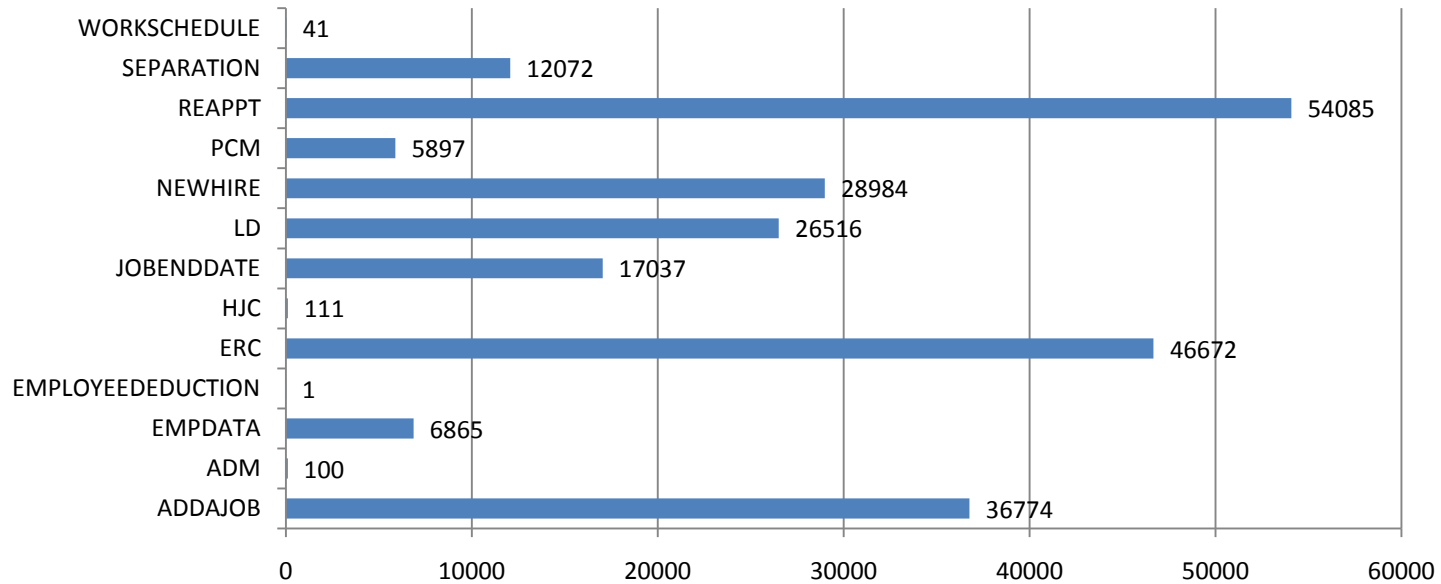

HR Front End Metrics - As of 4/30/11

Completed Transactions

Feb 22, 2009 - April 30, 2011

227,368 Transactions

Failed Transactions by Type

Feb 22, 2009 - April 30, 2011

2308 Transactions

Transaction Volume/Apply Stats by Release

Transactions Failed Apply	69	72	268	385	233	425	23	263	405	186
Transactions Applied	1151	1991	8176	14126	9377	32926	1331	43177	77129	45771
Apply Success Rate	94.34%	96.51%	96.83%	97.35%	97.58%	98.73%	98.30%	99.39%	99.48%	99.60%