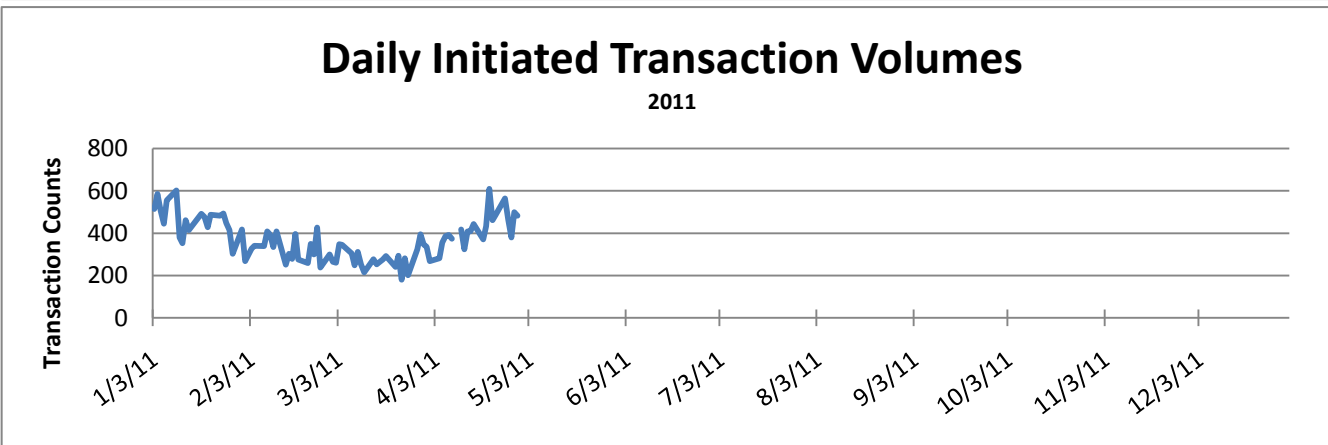

HR Front End Metrics - As of 4/30/11

Completed Transactions

Feb 22, 2009 - April 30, 2011

227,368 Transactions

Failed Transactions by Type

Feb 22, 2009 - April 30, 2011

2308 Transactions

Transaction Volume/Apply Stats by Release

Transactions Failed Apply	69	72	268	385	233	425	23	263	405	186
Transactions Applied	1151	1991	8176	14126	9377	32926	1331	43177	77129	45771
Apply Success Rate	94.34%	96.51%	96.83%	97.35%	97.58%	98.73%	98.30%	99.39%	99.48%	99.60%