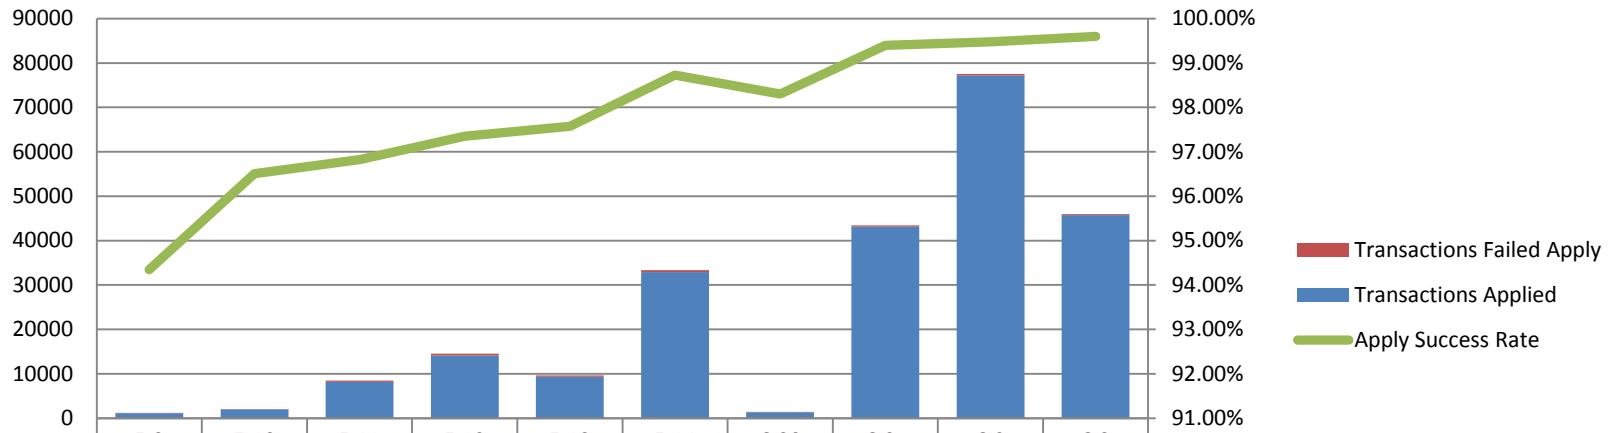

HR Front End Metrics - As of 4/30/11

Completed Transactions

Feb 22, 2009 - April 30, 2011

227,368 Transactions

Failed Transactions by Type

Feb 22, 2009 - April 30, 2011

2308 Transactions

Transaction Volume/Apply Stats by Release

Transactions Failed Apply	69	72	268	385	233	425	23	263	405	186
Transactions Applied	1151	1991	8176	14126	9377	32926	1331	43177	77129	45771
Apply Success Rate	94.34%	96.51%	96.83%	97.35%	97.58%	98.73%	98.30%	99.39%	99.48%	99.60%