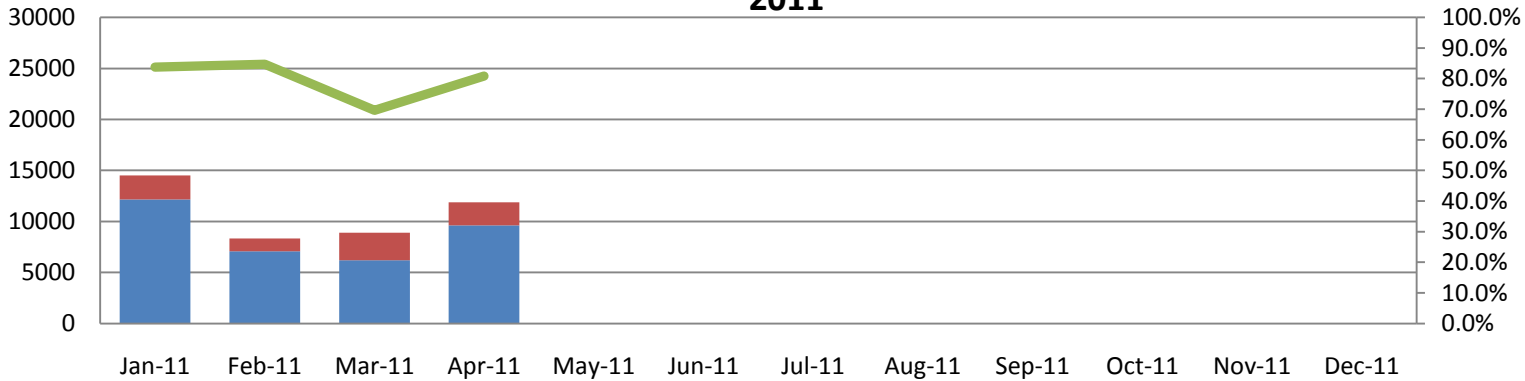

Transactions Failed Apply	69	72	268	385	233	425	23	263	405	186
Transactions Applied	1151	1991	8176	14126	9377	32926	1331	43177	77129	45771
Apply Success Rate	94.34%	96.51%	96.83%	97.35%	97.58%	98.73%	98.30%	99.39%	99.48%	99.60%

Banner Forms/HR Front End - Transactions Entered

June - December 2009

	Jun-09	Jul-09	Aug-09	Sep-09	Oct-09	Nov-09	Dec-09
Banner Forms	5266	3737	4243	5511	4010	4295	4457
HR Front End	13955	11360	21590	21016	20551	7629	11960
HRFE Entry %	72.6%	75.2%	83.6%	79.2%	83.7%	64.0%	72.9%

- Banner Forms
- HR Front End
- HRFE Entry %

Banner Forms/HR Front End - Transactions Entered

2010

	Jan-10	Feb-10	Mar-10	Apr-10	May-10	Jun-10	Jul-10	Aug-10	Sep-10	Oct-10	Nov-10	Dec-10
Banner Forms	6056	2857	2034	1683	1350	2690	2780	2955	2771	1963	2658	2732
HR Front End	12086	8840	6487	8817	15084	14651	14278	23679	20752	9447	7741	12693
HRFE Entry %	66.6%	75.6%	76.1%	84.0%	91.8%	84.5%	83.7%	88.9%	88.2%	82.8%	74.4%	82.3%

■ Banner Forms
■ HR Front End
— HRFE Entry %

Banner Forms/HR Front End - Transactions Entered

2011

	Jan-11	Feb-11	Mar-11	Apr-11	May-11	Jun-11	Jul-11	Aug-11	Sep-11	Oct-11	Nov-11	Dec-11
Banner Forms	2360	1280	2698	2274								
HR Front End	12144	7065	6184	9606								
HRFE Entry %	83.7%	84.7%	69.6%	80.9%								