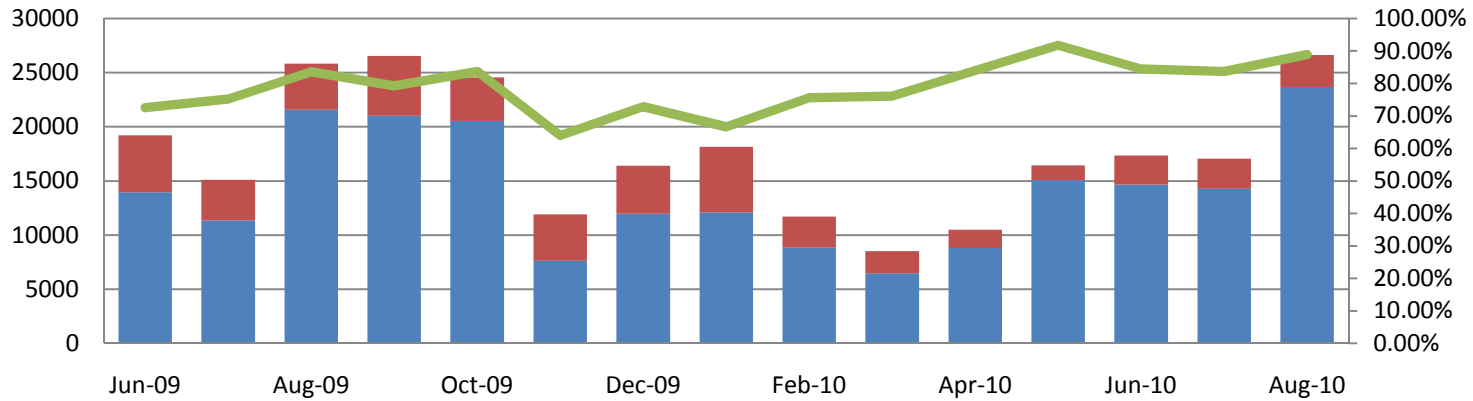

Banner Forms/HR Front End - Transactions Entered

	Jun-09	Jul-09	Aug-09	Sep-09	Oct-09	Nov-09	Dec-09	Jan-10	Feb-10	Mar-10	Apr-10	May-10	Jun-10	Jul-10	Aug-10
Banner Forms	5266	3737	4243	5511	4010	4295	4457	6056	2857	2034	1683	1350	2690	2780	2955
HR Front End	13955	11360	21590	21016	20551	7629	11960	12086	8840	6487	8817	15084	14651	14278	23679
HRFE Entry %	72.60%	75.25%	83.58%	79.22%	83.67%	63.98%	72.85%	66.62%	75.57%	76.13%	83.97%	91.79%	84.49%	83.70%	88.91%

■ Banner Forms
■ HR Front End
— HRFE Entry %