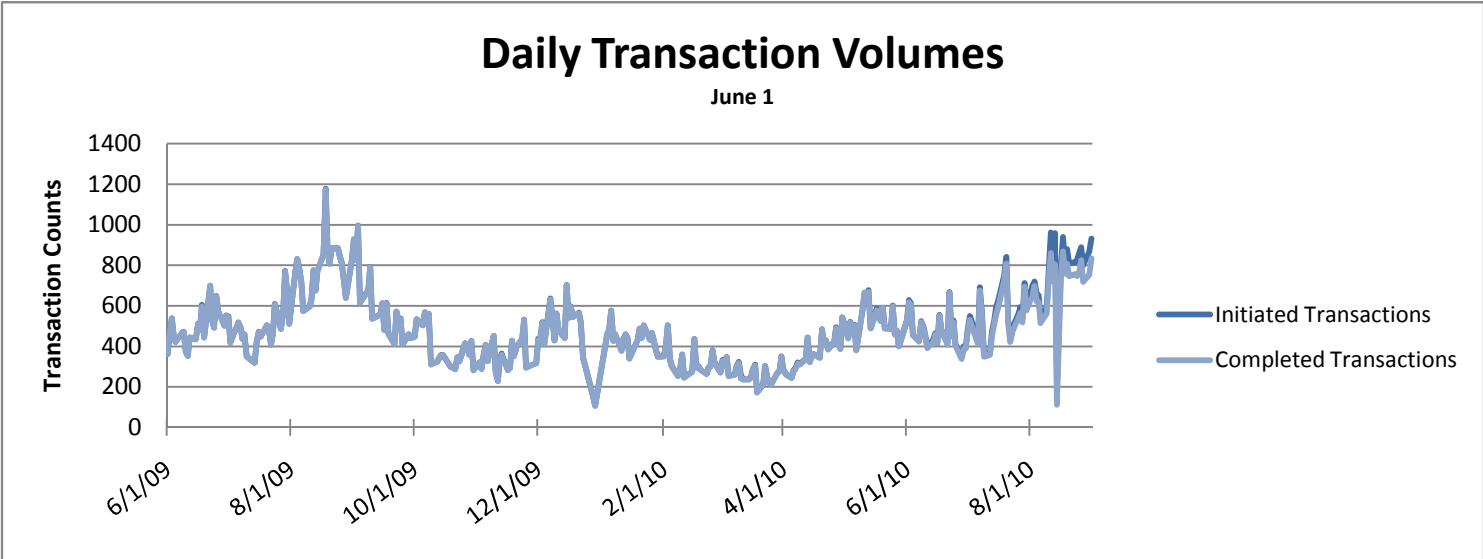

HR Front End Metrics -

As of 8/31/10

Failed Transactions by Type

Feb 22, 2009 - Aug 31, 2010

- ADDAJOB
- EMPDATA
- ERC
- JOBENDDATE
- LD
- NEWHIRE
- PCM
- REAPPT
- SEPARATION
- WORKSCHEDULE

Transaction Volume/Apply Stats by Release

| | | | | | | | | | |
|---------------------------|--------|--------|--------|--------|--------|--------|--------|--------|--------|
| Transactions Failed Apply | 69 | 72 | 268 | 385 | 233 | 425 | 23 | 263 | 311 |
| Transactions Applied | 1151 | 1991 | 8176 | 14126 | 9377 | 32926 | 1331 | 43177 | 50740 |
| Apply Success Rate | 94.34% | 96.51% | 96.83% | 97.35% | 97.58% | 98.73% | 98.30% | 99.39% | 99.39% |