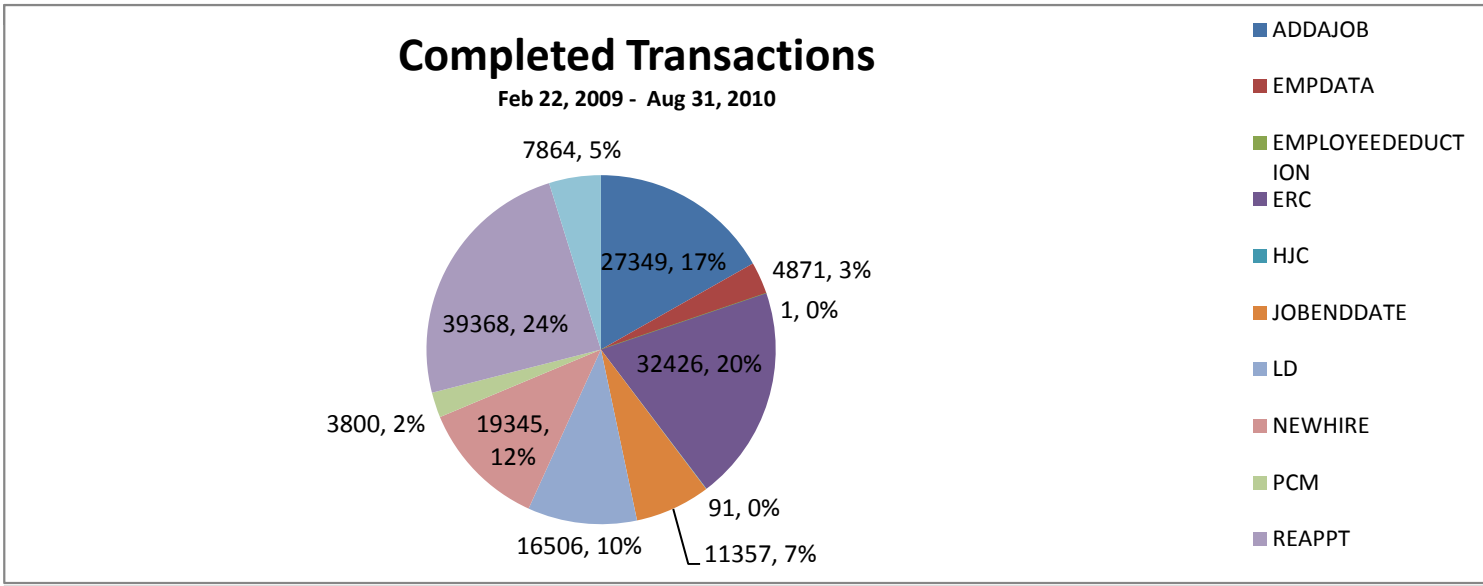

HR Front End Metrics -

As of 8/31/10

Failed Transactions by Type

Feb 22, 2009 - Aug 31, 2010

- ADDAJOB
- EMPDATA
- ERC
- JOBENDDATE
- LD
- NEWHIRE
- PCM
- REAPPT
- SEPARATION
- WORKSCHEDULE

Transaction Volume/Apply Stats by Release

| | | | | | | | | | |
|---------------------------|--------|--------|--------|--------|--------|--------|--------|--------|--------|
| Transactions Failed Apply | 69 | 72 | 268 | 385 | 233 | 425 | 23 | 263 | 311 |
| Transactions Applied | 1151 | 1991 | 8176 | 14126 | 9377 | 32926 | 1331 | 43177 | 50740 |
| Apply Success Rate | 94.34% | 96.51% | 96.83% | 97.35% | 97.58% | 98.73% | 98.30% | 99.39% | 99.39% |