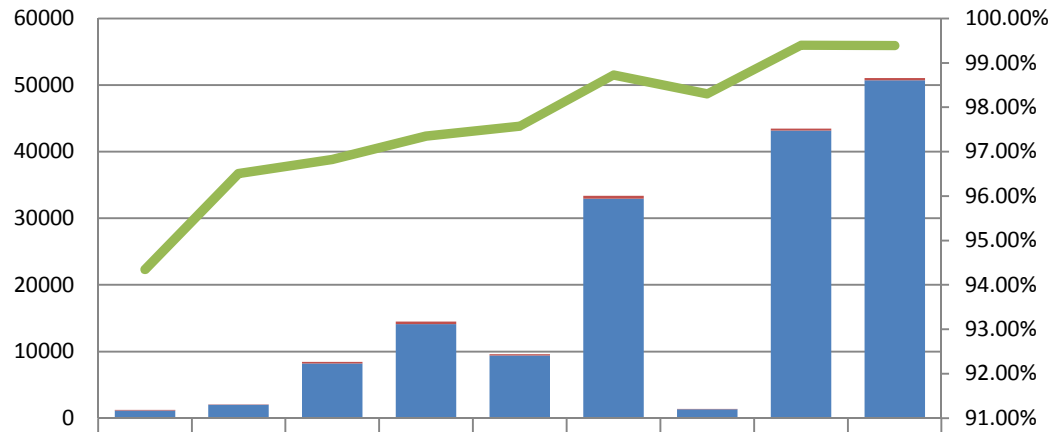

HR Front End Metrics -

As of 8/31/10

Failed Transactions by Type

Feb 22, 2009 - Aug 31, 2010

- ADDAJOB
- EMPDATA
- ERC
- JOBENDDATE
- LD
- NEWHIRE
- PCM
- REAPPT
- SEPARATION
- WORKSCHEDULE

Transaction Volume/Apply Stats by Release

| | | | | | | | | | |
|---------------------------|--------|--------|--------|--------|--------|--------|--------|--------|--------|
| Transactions Failed Apply | 69 | 72 | 268 | 385 | 233 | 425 | 23 | 263 | 311 |
| Transactions Applied | 1151 | 1991 | 8176 | 14126 | 9377 | 32926 | 1331 | 43177 | 50740 |
| Apply Success Rate | 94.34% | 96.51% | 96.83% | 97.35% | 97.58% | 98.73% | 98.30% | 99.39% | 99.39% |