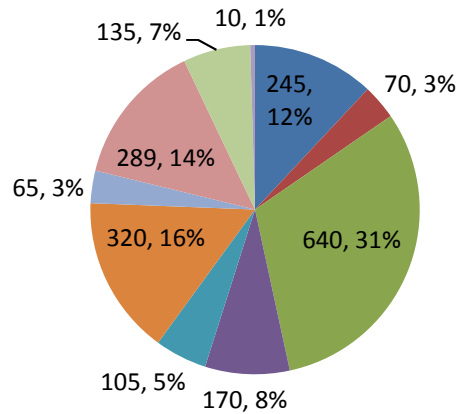

HR Front End Metrics -

As of 8/31/10

Failed Transactions by Type

Feb 22, 2009 - Aug 31, 2010

- ADDAJOB
- EMPDATA
- ERC
- JOBENDDATE
- LD
- NEWHIRE
- PCM
- REAPPT
- SEPARATION
- WORKSCHEDULE

Transaction Volume/Apply Stats by Release

| | | | | | | | | | |
|---------------------------|--------|--------|--------|--------|--------|--------|--------|--------|--------|
| Transactions Failed Apply | 69 | 72 | 268 | 385 | 233 | 425 | 23 | 263 | 311 |
| Transactions Applied | 1151 | 1991 | 8176 | 14126 | 9377 | 32926 | 1331 | 43177 | 50740 |
| Apply Success Rate | 94.34% | 96.51% | 96.83% | 97.35% | 97.58% | 98.73% | 98.30% | 99.39% | 99.39% |