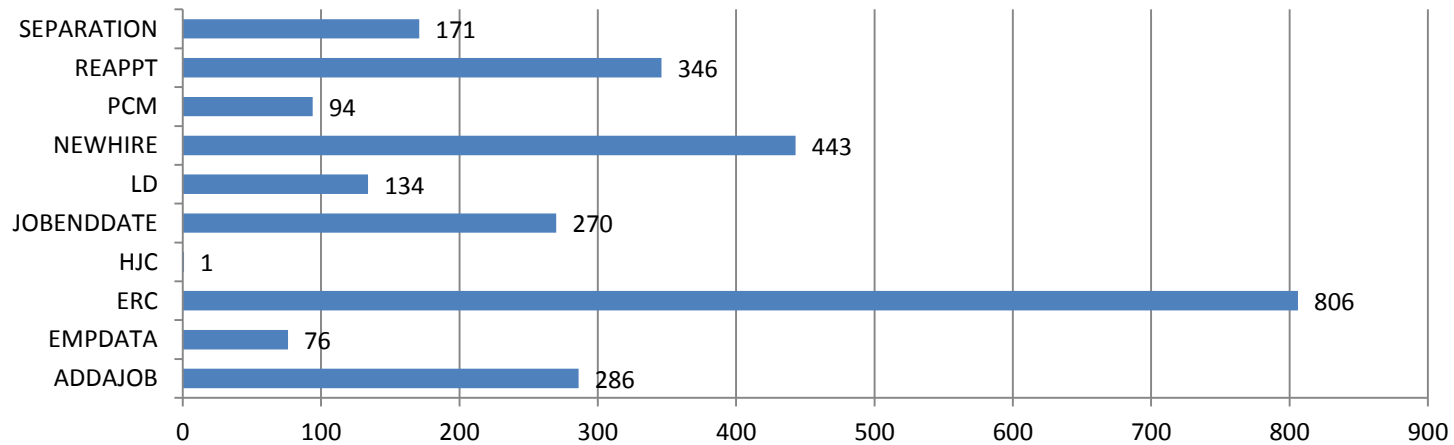

# Completed Transactions

Feb 22, 2009 - Dec 31, 2011

330,940 Transactions

# Failed Transactions by Type

Feb 22, 2009 - Dec 31, 2011

2638 Transactions

## Transaction Volume/Apply Stats by Release

|                           | 5.9    | 5.10   | 5.11   | 5.12   | 5.13   | 5.14   | 6.00   | 6.0x   | 6.2    | 6.3    | 6.4    |
|---------------------------|--------|--------|--------|--------|--------|--------|--------|--------|--------|--------|--------|
| Transactions Failed Apply | 69     | 72     | 268    | 385    | 233    | 425    | 23     | 263    | 405    | 275    | 289    |
| Transactions Applied      | 1151   | 1991   | 8176   | 14126  | 9377   | 32926  | 1331   | 43177  | 77129  | 75507  | 67200  |
| Apply Success Rate        | 94.34% | 96.51% | 96.83% | 97.35% | 97.58% | 98.73% | 98.30% | 99.39% | 99.48% | 99.64% | 99.57% |