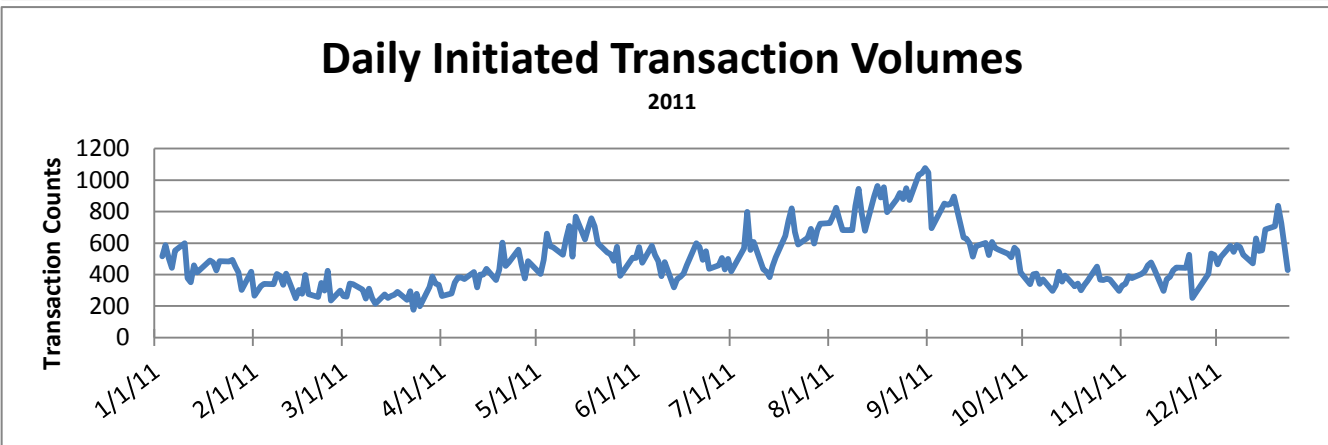

# HR Front End Metrics - As of 12/31/11

# Completed Transactions

Feb 22, 2009 - Dec 31, 2011

330,940 Transactions

# Failed Transactions by Type

Feb 22, 2009 - Dec 31, 2011

2638 Transactions