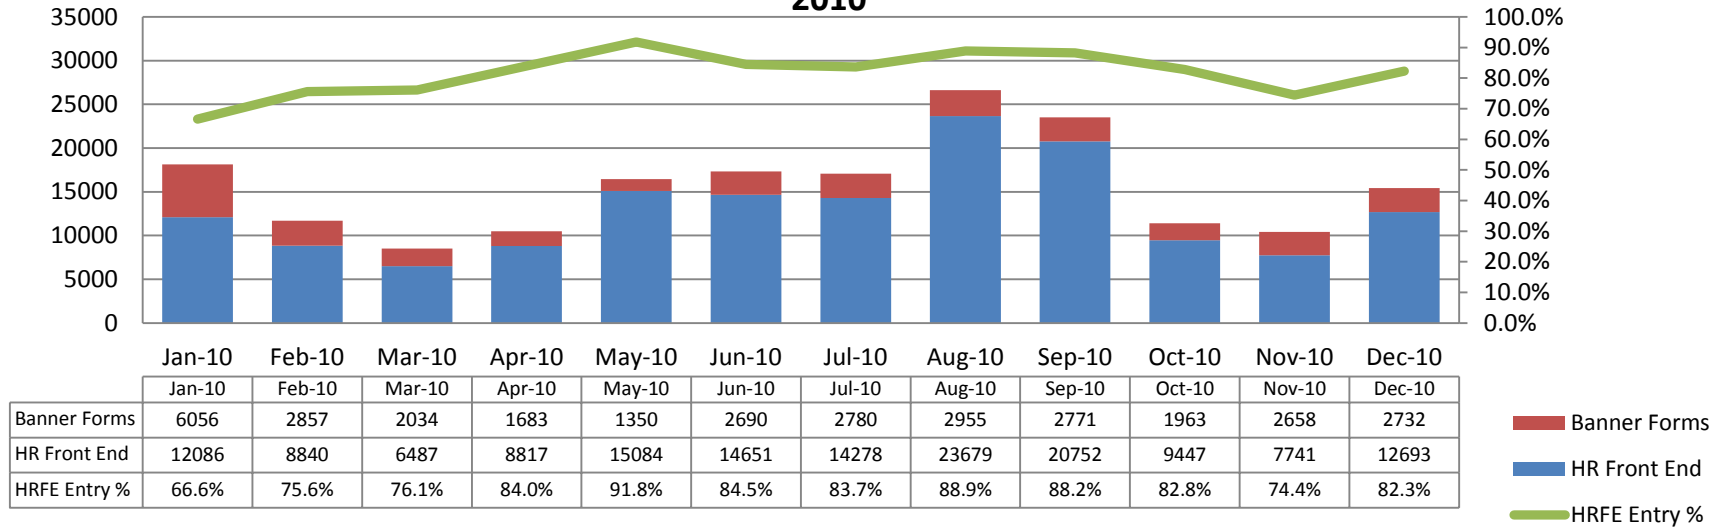

## Transaction Volume/Apply Stats by Release

|                           | 5.9    | 5.10   | 5.11   | 5.12   | 5.13   | 5.14   | 6.00   | 6.0x   | 6.2    | 6.3    | 6.4    |
|---------------------------|--------|--------|--------|--------|--------|--------|--------|--------|--------|--------|--------|
| Transactions Failed Apply | 69     | 72     | 268    | 385    | 233    | 425    | 23     | 263    | 405    | 275    | 289    |
| Transactions Applied      | 1151   | 1991   | 8176   | 14126  | 9377   | 32926  | 1331   | 43177  | 77129  | 75507  | 67200  |
| Apply Success Rate        | 94.34% | 96.51% | 96.83% | 97.35% | 97.58% | 98.73% | 98.30% | 99.39% | 99.48% | 99.64% | 99.57% |

# Banner Forms/HR Front End - Transactions Entered

June - December 2009

|              | Jun-09 | Jul-09 | Aug-09 | Sep-09 | Oct-09 | Nov-09 | Dec-09 |
|--------------|--------|--------|--------|--------|--------|--------|--------|
| Banner Forms | 5266   | 3737   | 4243   | 5511   | 4010   | 4295   | 4457   |
| HR Front End | 13955  | 11360  | 21590  | 21016  | 20551  | 7629   | 11960  |
| HRFE Entry % | 72.6%  | 75.2%  | 83.6%  | 79.2%  | 83.7%  | 64.0%  | 72.9%  |

- Banner Forms
- HR Front End
- HRFE Entry %

## Banner Forms/HR Front End - Transactions Entered

2010