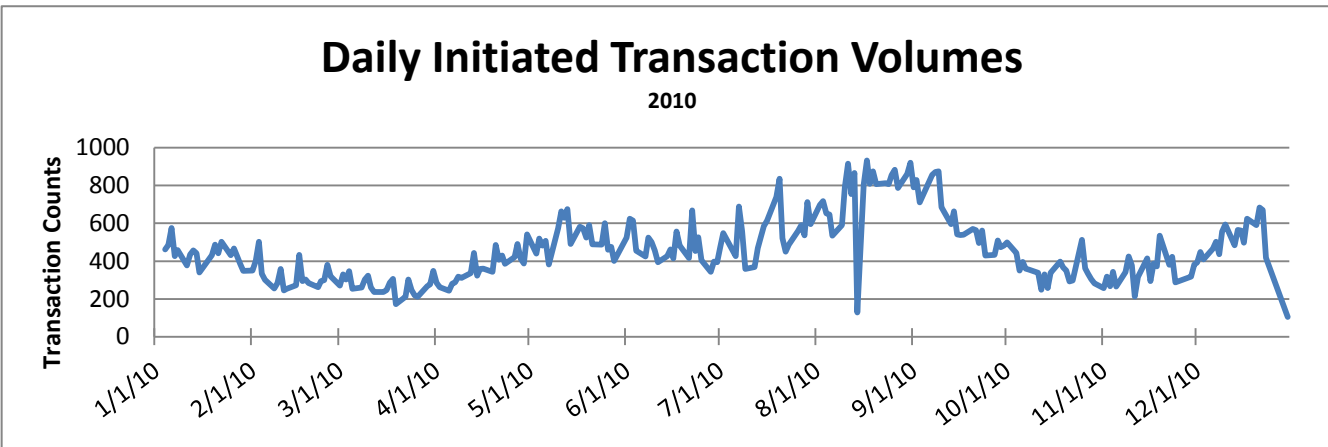

# HR Front End Metrics - As of 12/31/11

# Completed Transactions

Feb 22, 2009 - Dec 31, 2011

330,940 Transactions

# Failed Transactions by Type

Feb 22, 2009 - Dec 31, 2011

2638 Transactions