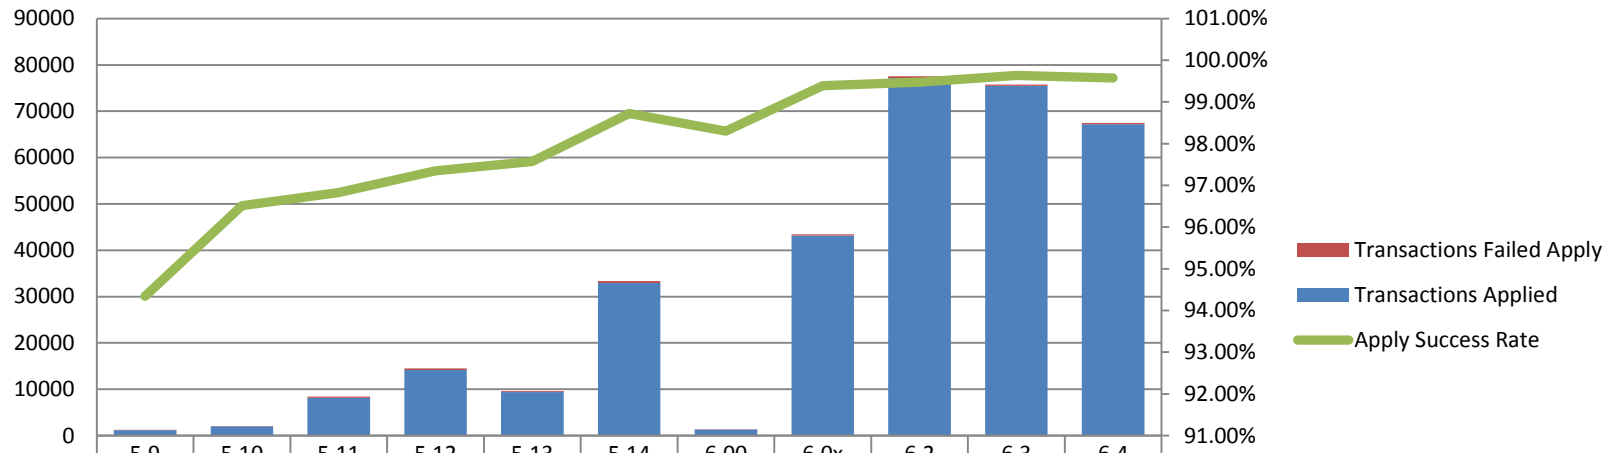

# Completed Transactions

Feb 22, 2009 - Dec 31, 2011

330,940 Transactions

# Failed Transactions by Type

Feb 22, 2009 - Dec 31, 2011

2638 Transactions

## Transaction Volume/Apply Stats by Release

|                           | 5.9    | 5.10   | 5.11   | 5.12   | 5.13   | 5.14   | 6.00   | 6.0x   | 6.2    | 6.3    | 6.4    |
|---------------------------|--------|--------|--------|--------|--------|--------|--------|--------|--------|--------|--------|
| Transactions Failed Apply | 69     | 72     | 268    | 385    | 233    | 425    | 23     | 263    | 405    | 275    | 289    |
| Transactions Applied      | 1151   | 1991   | 8176   | 14126  | 9377   | 32926  | 1331   | 43177  | 77129  | 75507  | 67200  |
| Apply Success Rate        | 94.34% | 96.51% | 96.83% | 97.35% | 97.58% | 98.73% | 98.30% | 99.39% | 99.48% | 99.64% | 99.57% |