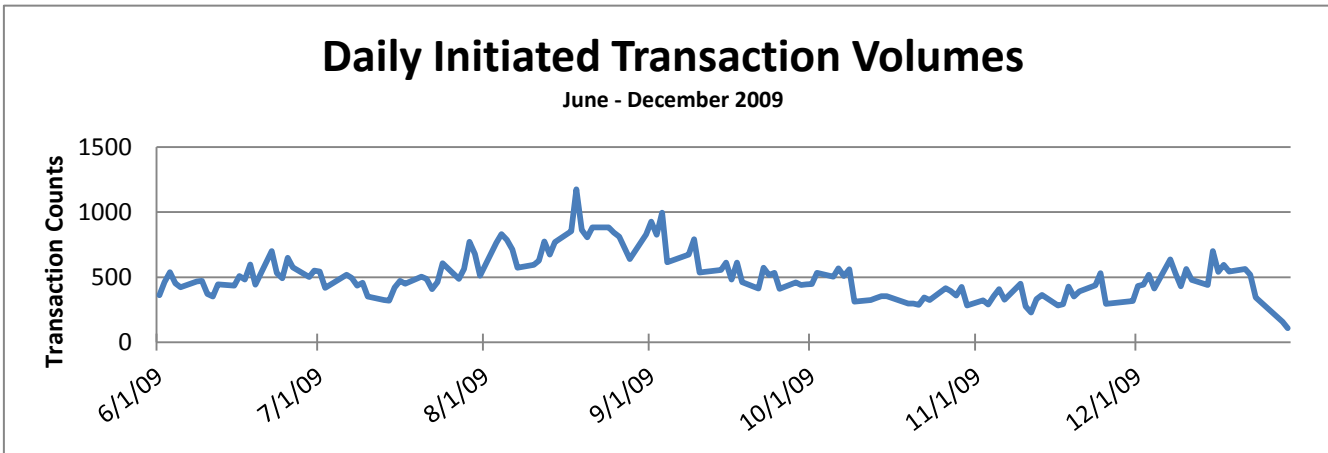

# HR Front End Metrics - As of 12/31/11

# Completed Transactions

Feb 22, 2009 - Dec 31, 2011

330,940 Transactions

# Failed Transactions by Type

Feb 22, 2009 - Dec 31, 2011

2638 Transactions