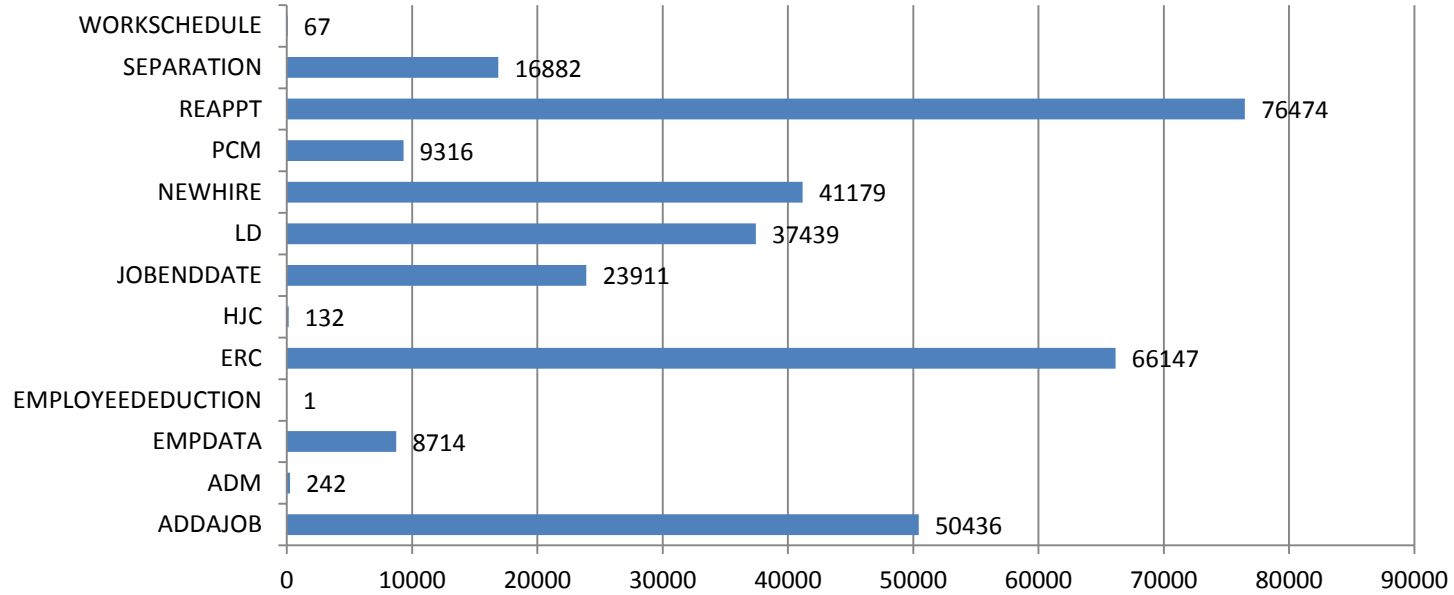

# HR Front End Metrics - As of 12/31/11

# Completed Transactions

Feb 22, 2009 - Dec 31, 2011

330,940 Transactions

# Failed Transactions by Type

Feb 22, 2009 - Dec 31, 2011

2638 Transactions

## Transaction Volume/Apply Stats by Release

|                           | 5.9    | 5.10   | 5.11   | 5.12   | 5.13   | 5.14   | 6.00   | 6.0x   | 6.2    | 6.3    | 6.4    |
|---------------------------|--------|--------|--------|--------|--------|--------|--------|--------|--------|--------|--------|
| Transactions Failed Apply | 69     | 72     | 268    | 385    | 233    | 425    | 23     | 263    | 405    | 275    | 289    |
| Transactions Applied      | 1151   | 1991   | 8176   | 14126  | 9377   | 32926  | 1331   | 43177  | 77129  | 75507  | 67200  |
| Apply Success Rate        | 94.34% | 96.51% | 96.83% | 97.35% | 97.58% | 98.73% | 98.30% | 99.39% | 99.48% | 99.64% | 99.57% |