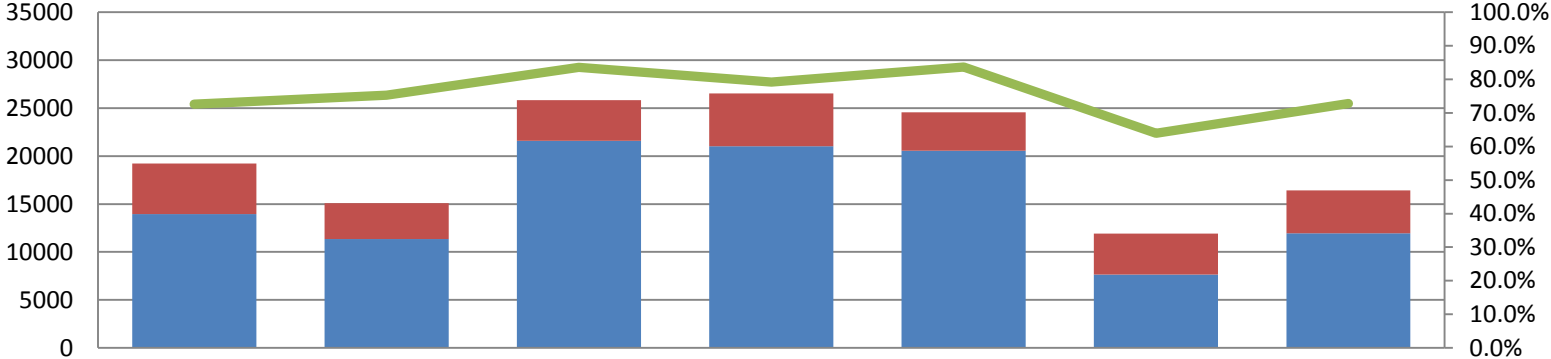

Banner Forms/HR Front End - Transactions Entered

June - December 2009

	Jun-09	Jul-09	Aug-09	Sep-09	Oct-09	Nov-09	Dec-09
Banner Forms	5266	3737	4243	5511	4010	4295	4457
HR Front End	13955	11360	21590	21016	20551	7629	11960
HRFE Entry %	72.6%	75.2%	83.6%	79.2%	83.7%	64.0%	72.9%

- Banner Forms
- HR Front End
- HRFE Entry %