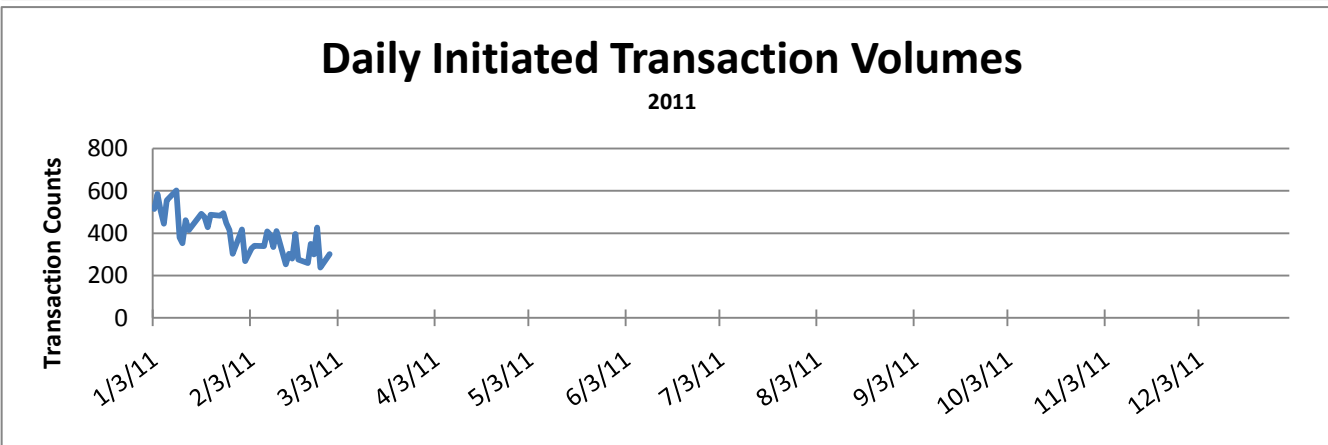

HR Front End Metrics - As of 2/28/11

Completed Transactions

Feb 22, 2009 - Feb 28, 2011
221,403 Transactions

Failed Transactions by Type

Feb 22, 2009 - Feb 28, 2011
2,273 Transactions

Transaction Volume/Apply Stats by Release

Transactions Failed Apply	69	72	268	385	233	425	23	263	405	130
Transactions Applied	1151	1991	8176	14126	9377	32926	1331	43177	77129	32019
Apply Success Rate	94.34%	96.51%	96.83%	97.35%	97.58%	98.73%	98.30%	99.39%	99.48%	99.60%