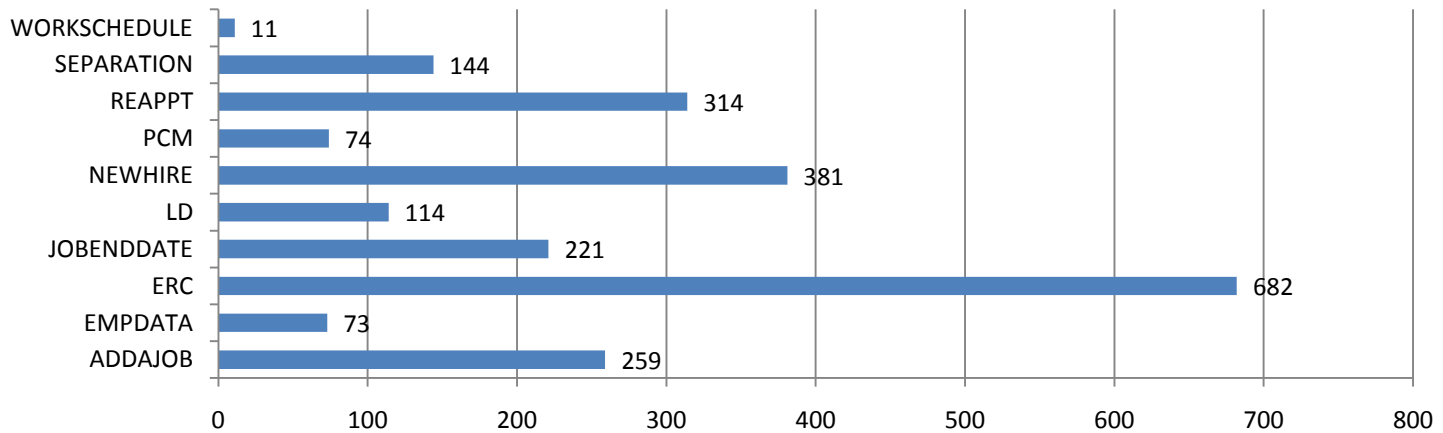

HR Front End Metrics - As of 2/28/11

Completed Transactions

Feb 22, 2009 - Feb 28, 2011
221,403 Transactions

Failed Transactions by Type

Feb 22, 2009 - Feb 28, 2011
2,273 Transactions

Transaction Volume/Apply Stats by Release

Transactions Failed Apply	69	72	268	385	233	425	23	263	405	130
Transactions Applied	1151	1991	8176	14126	9377	32926	1331	43177	77129	32019
Apply Success Rate	94.34%	96.51%	96.83%	97.35%	97.58%	98.73%	98.30%	99.39%	99.48%	99.60%