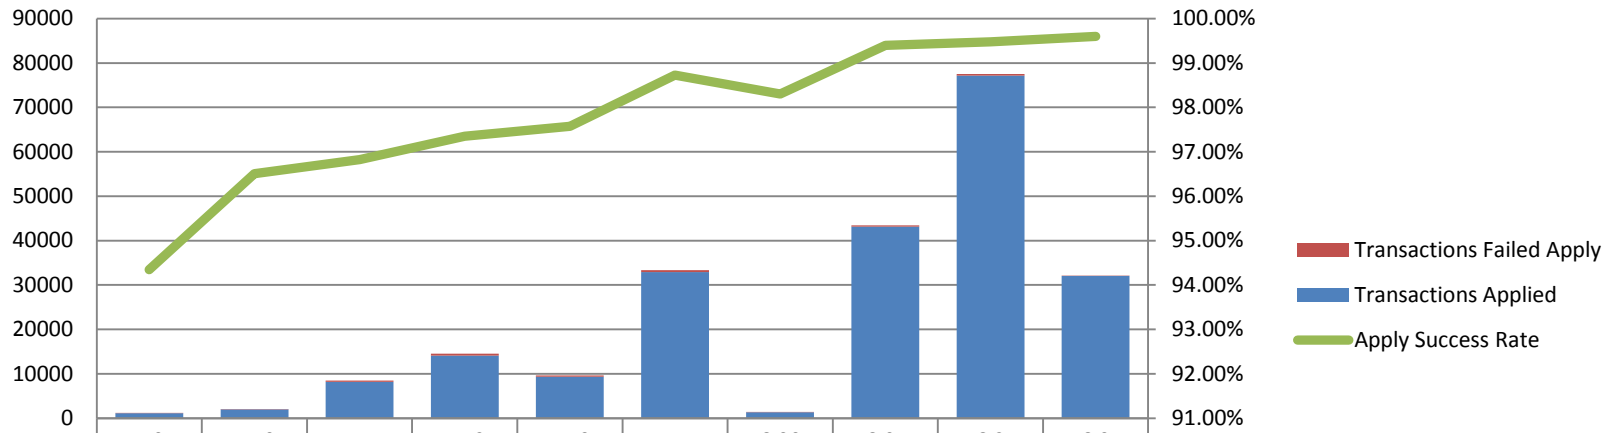

HR Front End Metrics - As of 2/28/11

Completed Transactions

Feb 22, 2009 - Feb 28, 2011
221,403 Transactions

Failed Transactions by Type

Feb 22, 2009 - Feb 28, 2011
2,273 Transactions

Transaction Volume/Apply Stats by Release

Transactions Failed Apply	69	72	268	385	233	425	23	263	405	130
Transactions Applied	1151	1991	8176	14126	9377	32926	1331	43177	77129	32019
Apply Success Rate	94.34%	96.51%	96.83%	97.35%	97.58%	98.73%	98.30%	99.39%	99.48%	99.60%