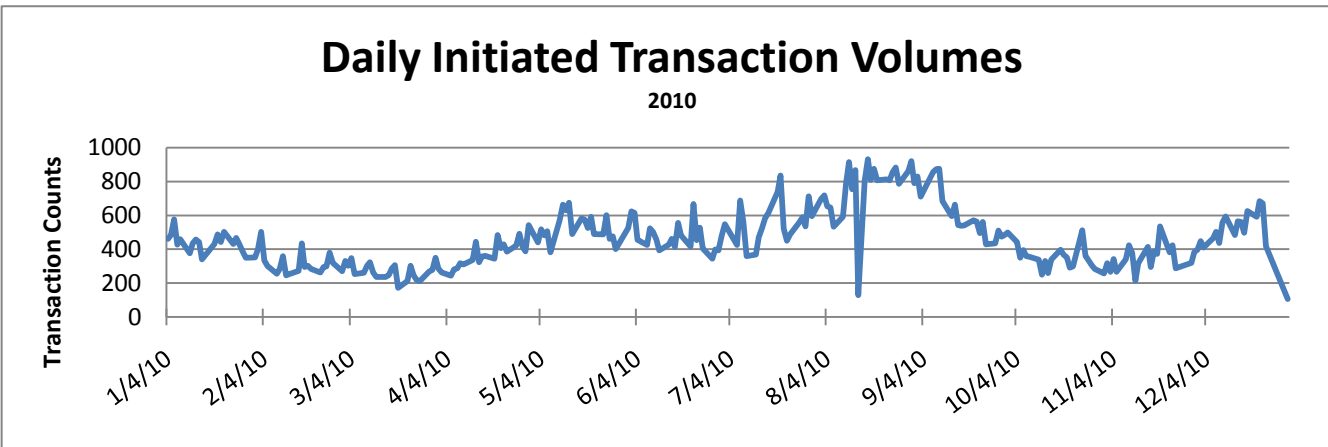

HR Front End Metrics - As of 2/28/11

Completed Transactions

Feb 22, 2009 - Feb 28, 2011
221,403 Transactions

Failed Transactions by Type

Feb 22, 2009 - Feb 28, 2011
2,273 Transactions

Transaction Volume/Apply Stats by Release

Transactions Failed Apply	69	72	268	385	233	425	23	263	405	130
Transactions Applied	1151	1991	8176	14126	9377	32926	1331	43177	77129	32019
Apply Success Rate	94.34%	96.51%	96.83%	97.35%	97.58%	98.73%	98.30%	99.39%	99.48%	99.60%