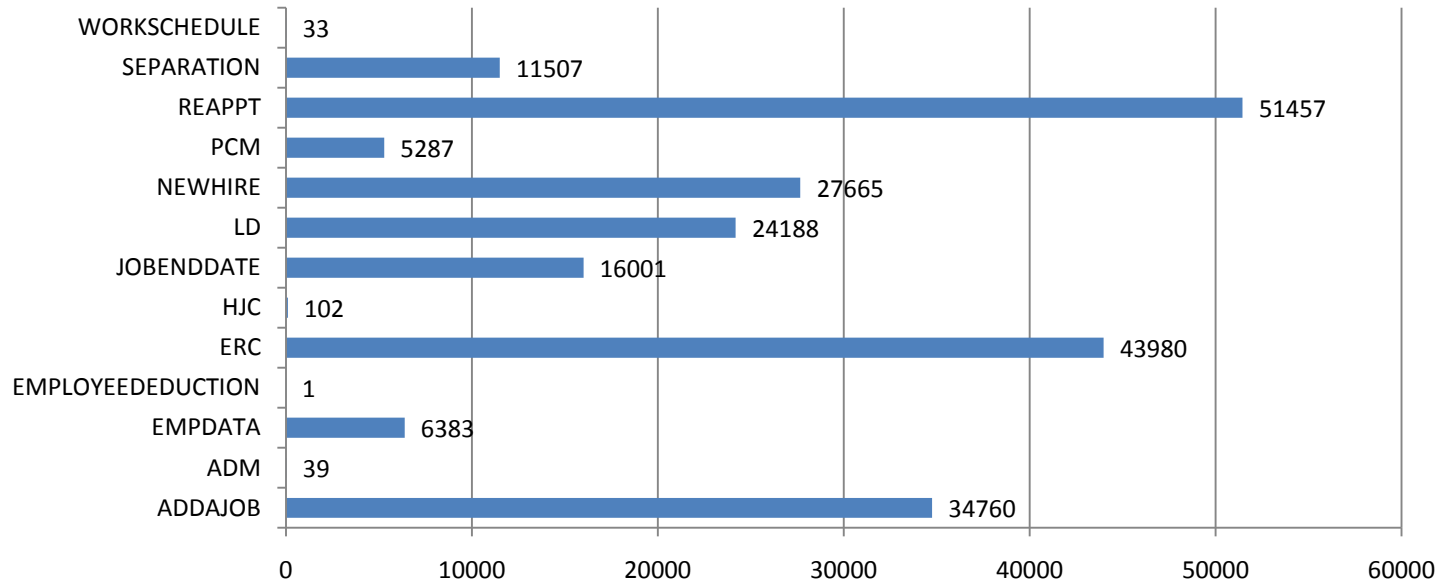

HR Front End Metrics - As of 2/28/11

Completed Transactions

Feb 22, 2009 - Feb 28, 2011
221,403 Transactions

Failed Transactions by Type

Feb 22, 2009 - Feb 28, 2011
2,273 Transactions

Transaction Volume/Apply Stats by Release

Transactions Failed Apply	69	72	268	385	233	425	23	263	405	130
Transactions Applied	1151	1991	8176	14126	9377	32926	1331	43177	77129	32019
Apply Success Rate	94.34%	96.51%	96.83%	97.35%	97.58%	98.73%	98.30%	99.39%	99.48%	99.60%