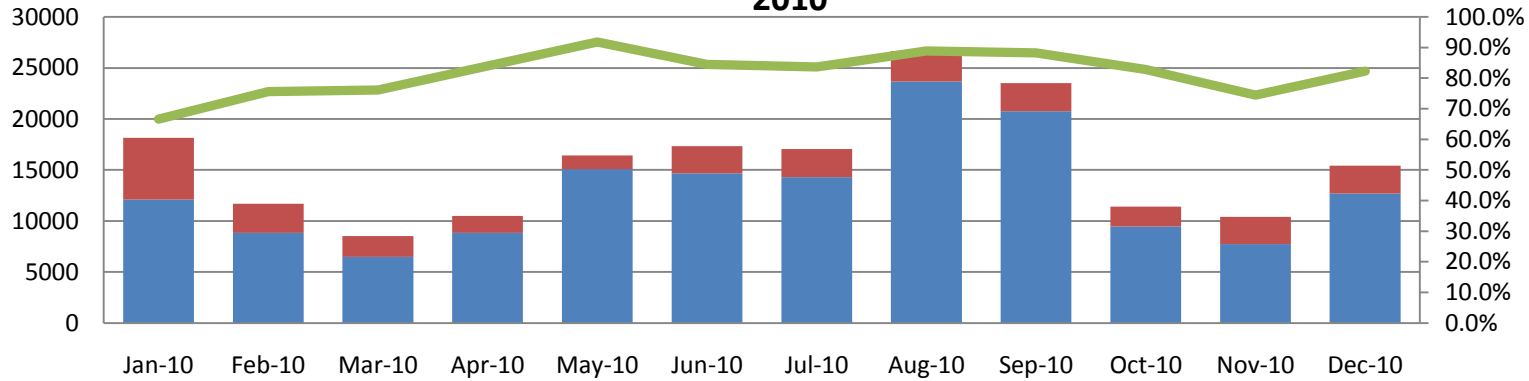

Transactions Failed Apply	69	72	268	385	233	425	23	263	405	130
Transactions Applied	1151	1991	8176	14126	9377	32926	1331	43177	77129	32019
Apply Success Rate	94.34%	96.51%	96.83%	97.35%	97.58%	98.73%	98.30%	99.39%	99.48%	99.60%

Banner Forms/HR Front End - Transactions Entered

June - December 2009

	Jun-09	Jul-09	Aug-09	Sep-09	Oct-09	Nov-09	Dec-09
Banner Forms	5266	3737	4243	5511	4010	4295	4457
HR Front End	13955	11360	21590	21016	20551	7629	11960
HRFE Entry %	72.6%	75.2%	83.6%	79.2%	83.7%	64.0%	72.9%

- Banner Forms
- HR Front End
- HRFE Entry %

Banner Forms/HR Front End - Transactions Entered

2010

	Jan-10	Feb-10	Mar-10	Apr-10	May-10	Jun-10	Jul-10	Aug-10	Sep-10	Oct-10	Nov-10	Dec-10
Banner Forms	6056	2857	2034	1683	1350	2690	2780	2955	2771	1963	2658	2732
HR Front End	12086	8840	6487	8817	15084	14651	14278	23679	20752	9447	7741	12693
HRFE Entry %	66.6%	75.6%	76.1%	84.0%	91.8%	84.5%	83.7%	88.9%	88.2%	82.8%	74.4%	82.3%