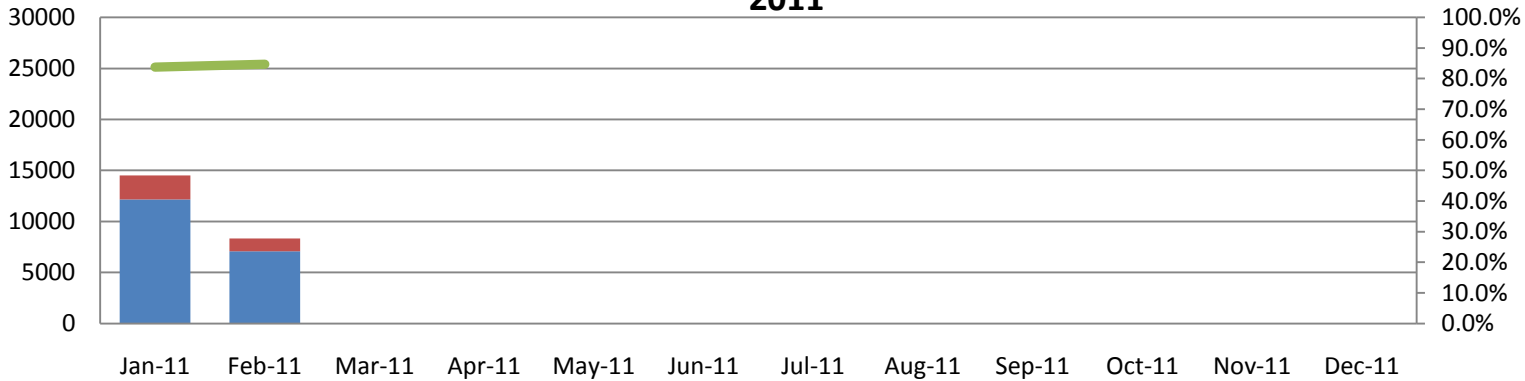

Banner Forms/HR Front End - Transactions Entered

June - December 2009

	Jun-09	Jul-09	Aug-09	Sep-09	Oct-09	Nov-09	Dec-09
Banner Forms	5266	3737	4243	5511	4010	4295	4457
HR Front End	13955	11360	21590	21016	20551	7629	11960
HRFE Entry %	72.6%	75.2%	83.6%	79.2%	83.7%	64.0%	72.9%

- Banner Forms
- HR Front End
- HRFE Entry %

Banner Forms/HR Front End - Transactions Entered

2010

	Jan-10	Feb-10	Mar-10	Apr-10	May-10	Jun-10	Jul-10	Aug-10	Sep-10	Oct-10	Nov-10	Dec-10
Banner Forms	6056	2857	2034	1683	1350	2690	2780	2955	2771	1963	2658	2732
HR Front End	12086	8840	6487	8817	15084	14651	14278	23679	20752	9447	7741	12693
HRFE Entry %	66.6%	75.6%	76.1%	84.0%	91.8%	84.5%	83.7%	88.9%	88.2%	82.8%	74.4%	82.3%

■ Banner Forms
■ HR Front End
— HRFE Entry %

Banner Forms/HR Front End - Transactions Entered

2011

	Jan-11	Feb-11	Mar-11	Apr-11	May-11	Jun-11	Jul-11	Aug-11	Sep-11	Oct-11	Nov-11	Dec-11
Banner Forms	2360	1280										
HR Front End	12144	7065										
HRFE Entry %	83.7%	84.7%										