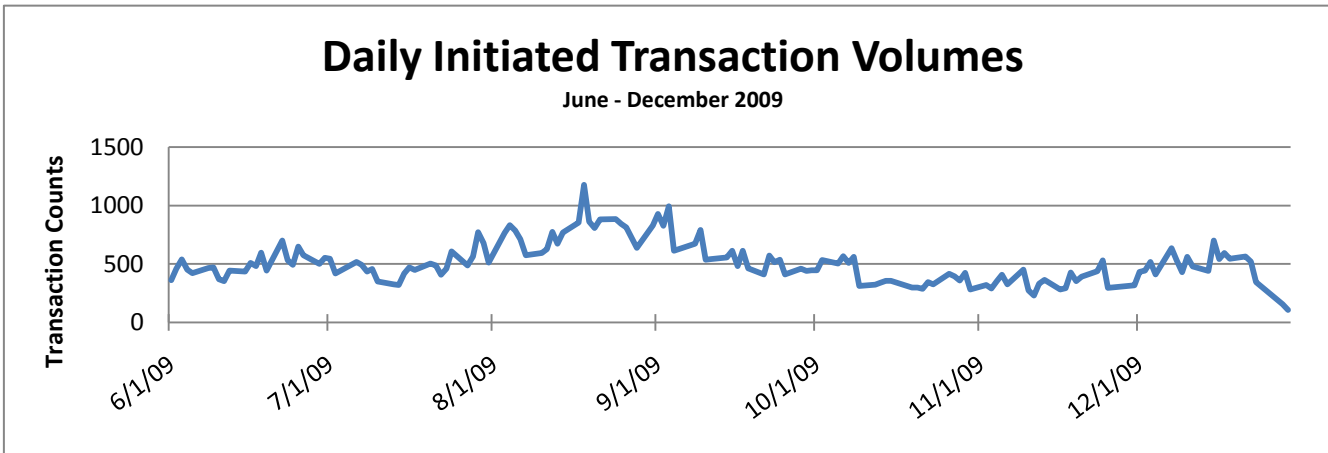

HR Front End Metrics - As of 2/28/11

Completed Transactions

Feb 22, 2009 - Feb 28, 2011
221,403 Transactions

Failed Transactions by Type

Feb 22, 2009 - Feb 28, 2011
2,273 Transactions

Transaction Volume/Apply Stats by Release

Transactions Failed Apply	69	72	268	385	233	425	23	263	405	130
Transactions Applied	1151	1991	8176	14126	9377	32926	1331	43177	77129	32019
Apply Success Rate	94.34%	96.51%	96.83%	97.35%	97.58%	98.73%	98.30%	99.39%	99.48%	99.60%