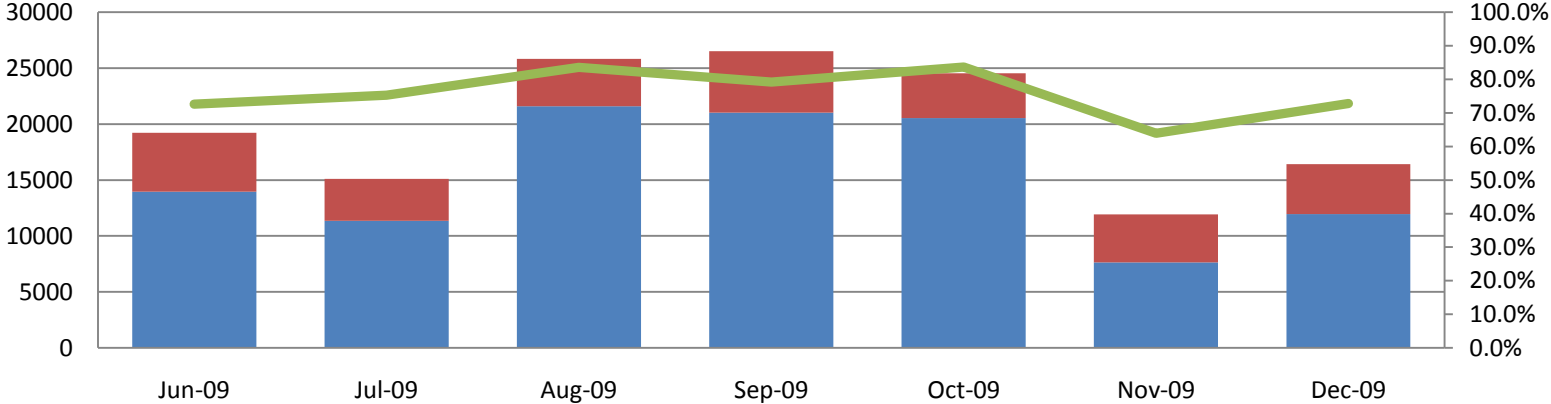

Banner Forms/HR Front End - Transactions Entered

June - December 2009

	Jun-09	Jul-09	Aug-09	Sep-09	Oct-09	Nov-09	Dec-09
Banner Forms	5266	3737	4243	5511	4010	4295	4457
HR Front End	13955	11360	21590	21016	20551	7629	11960
HRFE Entry %	72.6%	75.2%	83.6%	79.2%	83.7%	64.0%	72.9%

- Banner Forms
- HR Front End
- HRFE Entry %