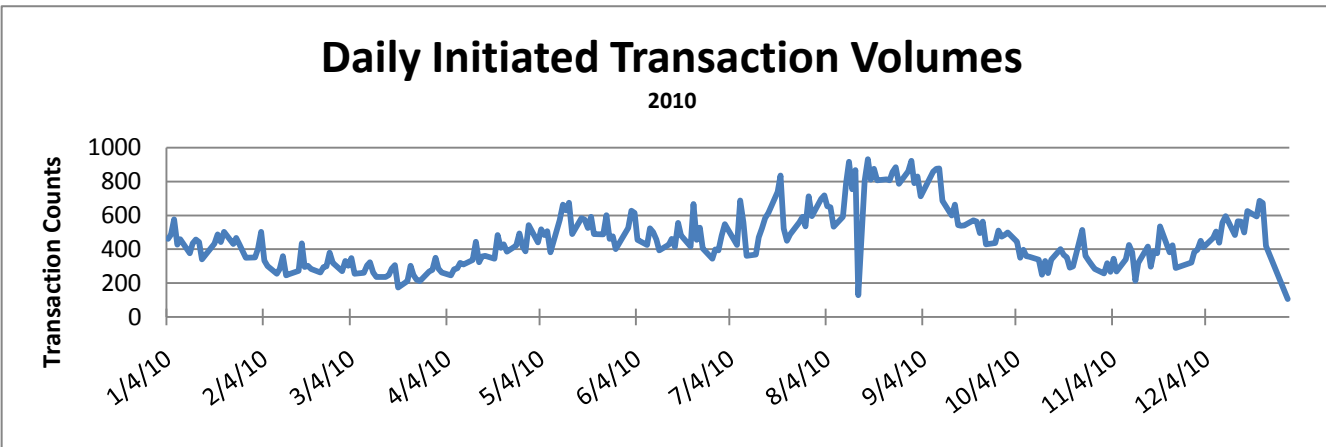

# HR Front End Metrics - As of 1/31/11

## Completed Transactions

Feb 22, 2009 - Jan 31, 2011  
214,774 Transactions

## Failed Transactions by Type

Feb 22, 2009 - Jan 31, 2011  
2,238 Transactions