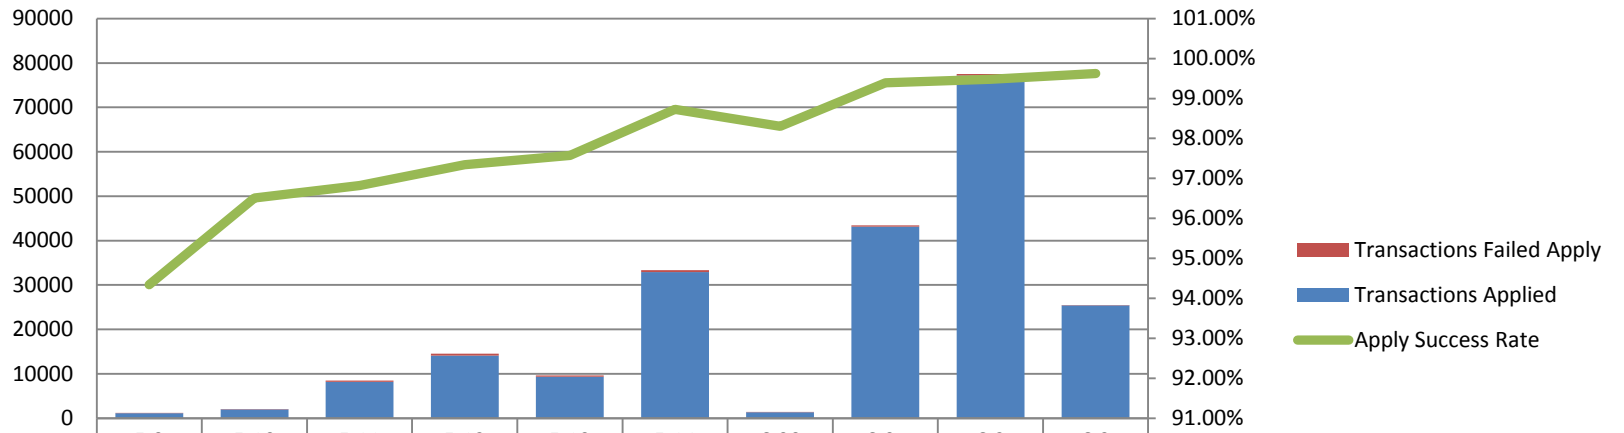

## Completed Transactions

Feb 22, 2009 - Jan 31, 2011  
214,774 Transactions

## Failed Transactions by Type

Feb 22, 2009 - Jan 31, 2011  
2,238 Transactions

## Transaction Volume/Apply Stats by Release

Transactions Failed Apply	69	72	268	385	233	425	23	263	405	95
Transactions Applied	1151	1991	8176	14126	9377	32926	1331	43177	77129	25390
Apply Success Rate	94.34%	96.51%	96.83%	97.35%	97.58%	98.73%	98.30%	99.39%	99.48%	99.63%