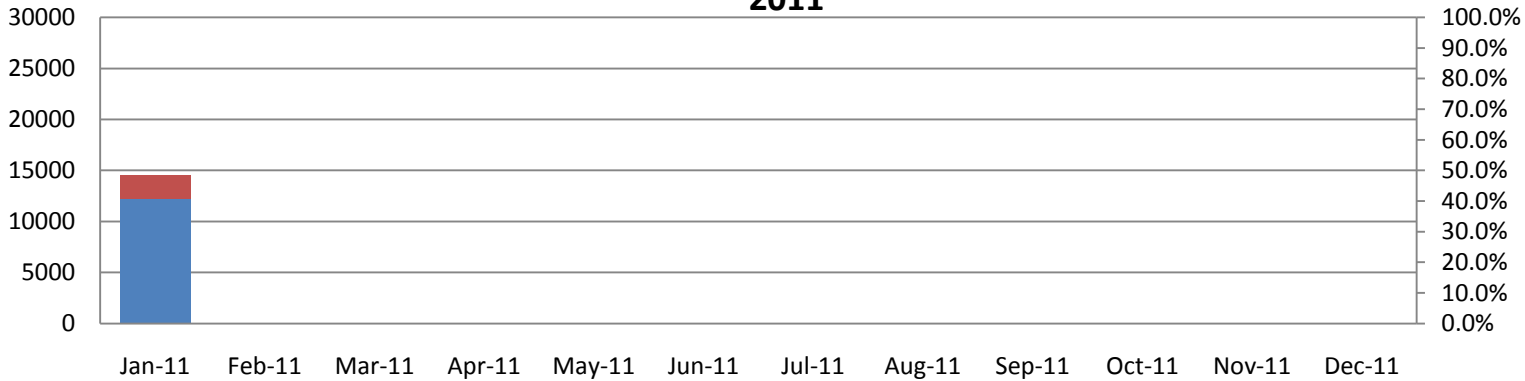

Banner Forms/HR Front End - Transactions Entered

2011

	Jan-11	Feb-11	Mar-11	Apr-11	May-11	Jun-11	Jul-11	Aug-11	Sep-11	Oct-11	Nov-11	Dec-11
Banner Forms	2360											
HR Front End	12144											
HRFE Entry %	83.7%											

- Banner Forms
- HR Front End
- HRFE Entry %