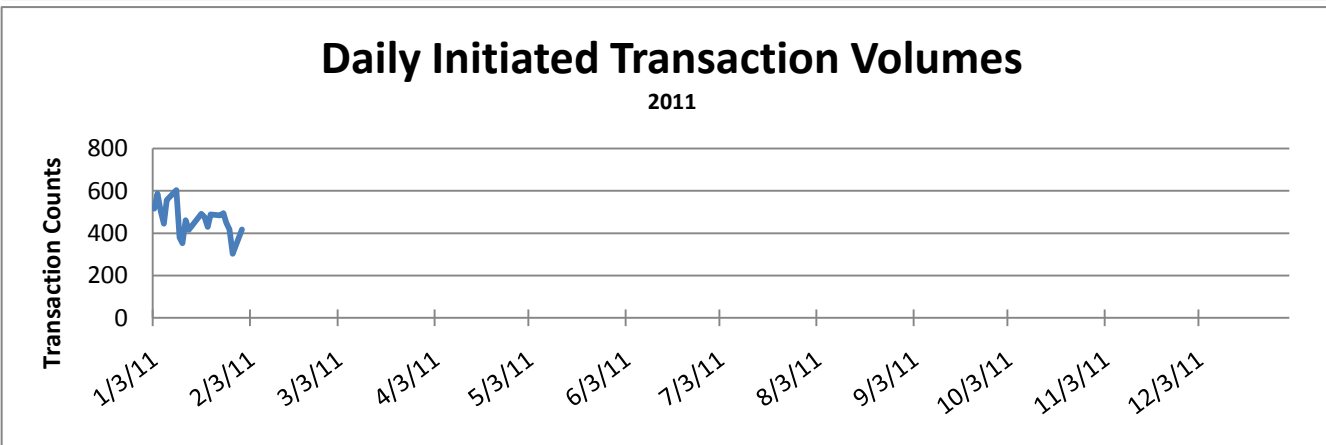

# HR Front End Metrics - As of 1/31/11

## Completed Transactions

Feb 22, 2009 - Jan 31, 2011  
214,774 Transactions

## Failed Transactions by Type

Feb 22, 2009 - Jan 31, 2011  
2,238 Transactions