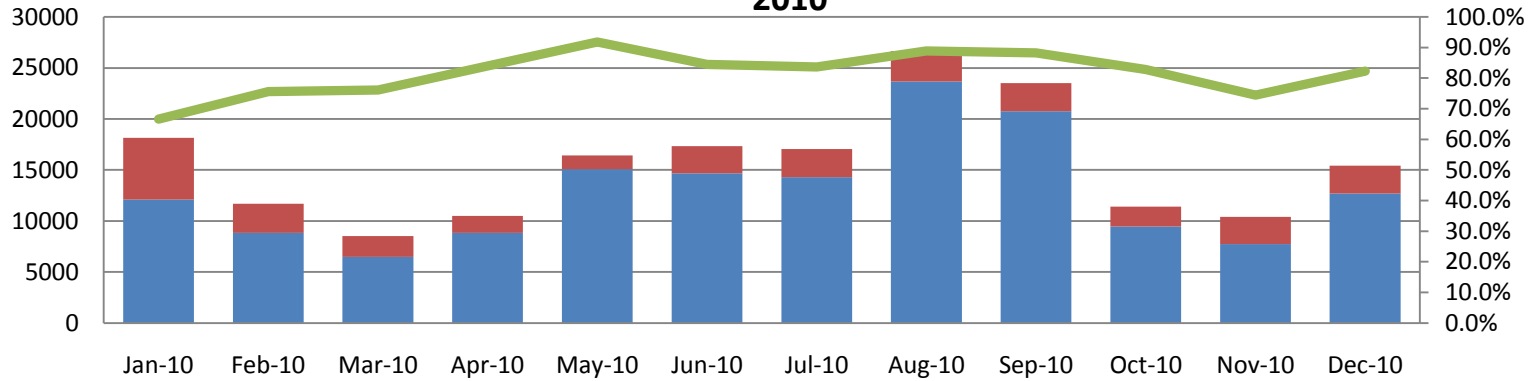

Banner Forms/HR Front End - Transactions Entered

2010

	Jan-10	Feb-10	Mar-10	Apr-10	May-10	Jun-10	Jul-10	Aug-10	Sep-10	Oct-10	Nov-10	Dec-10
Banner Forms	6056	2857	2034	1683	1350	2690	2780	2955	2771	1963	2658	2732
HR Front End	12086	8840	6487	8817	15084	14651	14278	23679	20752	9447	7741	12693
HRFE Entry %	66.6%	75.6%	76.1%	84.0%	91.8%	84.5%	83.7%	88.9%	88.2%	82.8%	74.4%	82.3%

- Banner Forms
- HR Front End
- HRFE Entry %