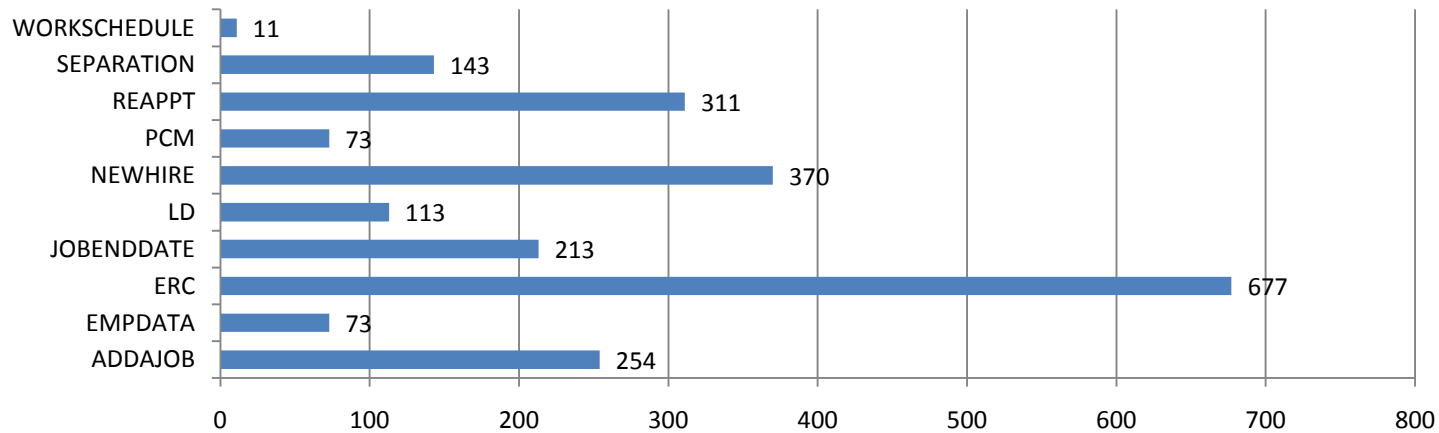

# HR Front End Metrics - As of 1/31/11

## Completed Transactions

Feb 22, 2009 - Jan 31, 2011  
214,774 Transactions

## Failed Transactions by Type

Feb 22, 2009 - Jan 31, 2011  
2,238 Transactions