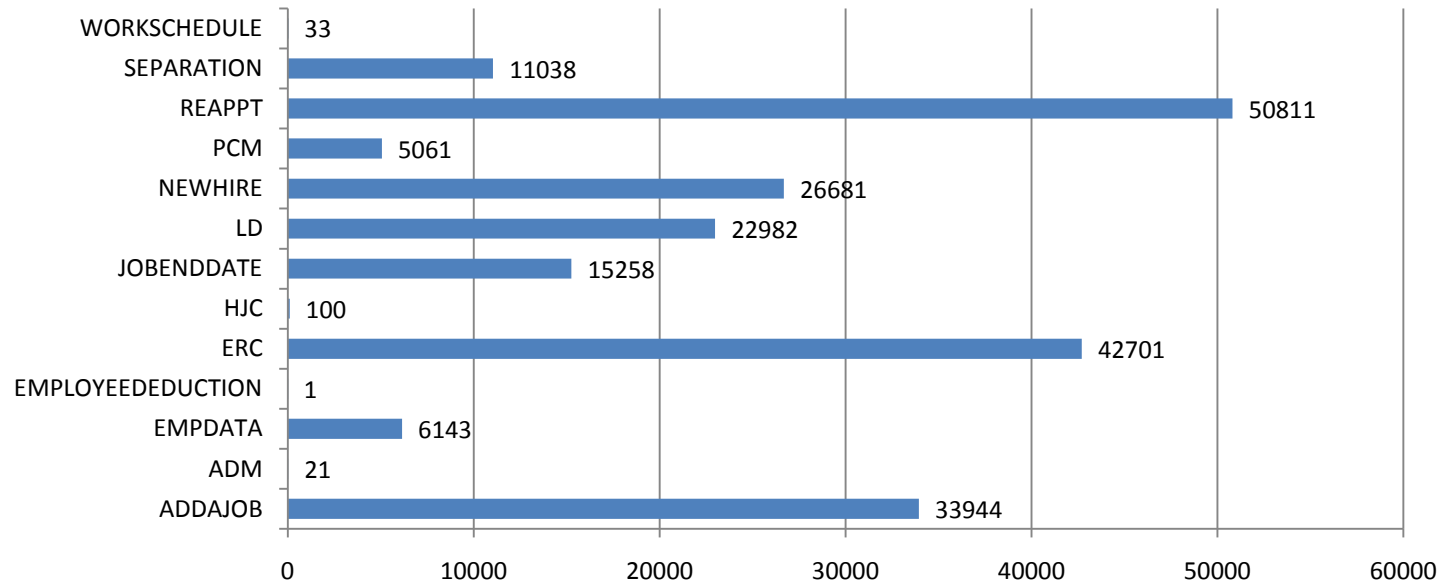

# HR Front End Metrics - As of 1/31/11

## Completed Transactions

Feb 22, 2009 - Jan 31, 2011  
214,774 Transactions

## Failed Transactions by Type

Feb 22, 2009 - Jan 31, 2011  
2,238 Transactions