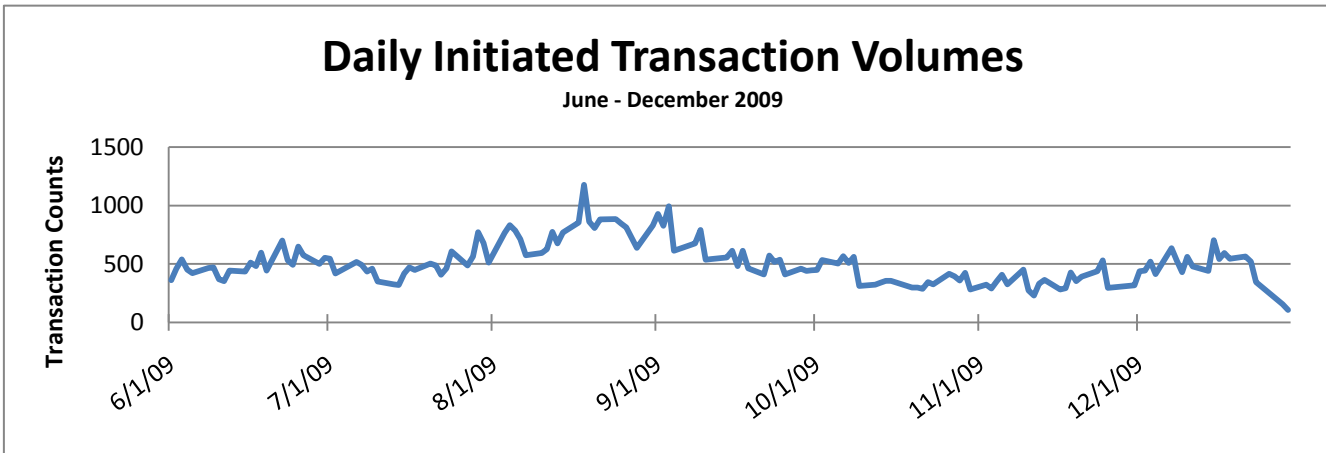

# HR Front End Metrics - As of 1/31/11

## Completed Transactions

Feb 22, 2009 - Jan 31, 2011  
214,774 Transactions

## Failed Transactions by Type

Feb 22, 2009 - Jan 31, 2011  
2,238 Transactions