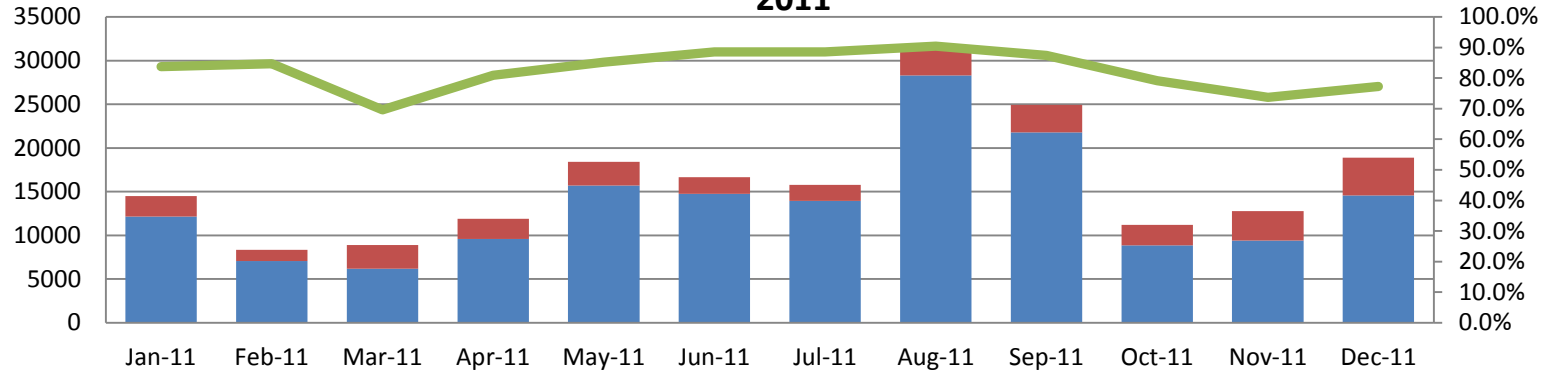

Transactions Failed Apply	69	72	268	385	233	425	23	263	405	275	253	129
Transactions Applied	1151	1991	8176	14126	9377	32926	1331	43177	77129	75507	55649	23795
Apply Success Rate	94.34%	96.51%	96.83%	97.35%	97.58%	98.73%	98.30%	99.39%	99.48%	99.64%	99.55%	99.46%

- Transactions Failed Apply
- Transactions Applied
- Apply Success Rate

Banner Forms/HR Front End - Transactions Entered

June - December 2009

Banner Forms/HR Front End - Transactions Entered

2010

Banner Forms/HR Front End - Transactions Entered

2011

	Jan-11	Feb-11	Mar-11	Apr-11	May-11	Jun-11	Jul-11	Aug-11	Sep-11	Oct-11	Nov-11	Dec-11
Banner Forms	2360	1280	2698	2274	2718	1907	1809	3003	3151	2332	3354	4303
HR Front End	12144	7065	6184	9606	15698	14757	13953	28305	21792	8860	9419	14582
HRFE Entry %	83.7%	84.7%	69.6%	80.9%	85.2%	88.6%	88.5%	90.4%	87.4%	79.2%	73.7%	77.2%