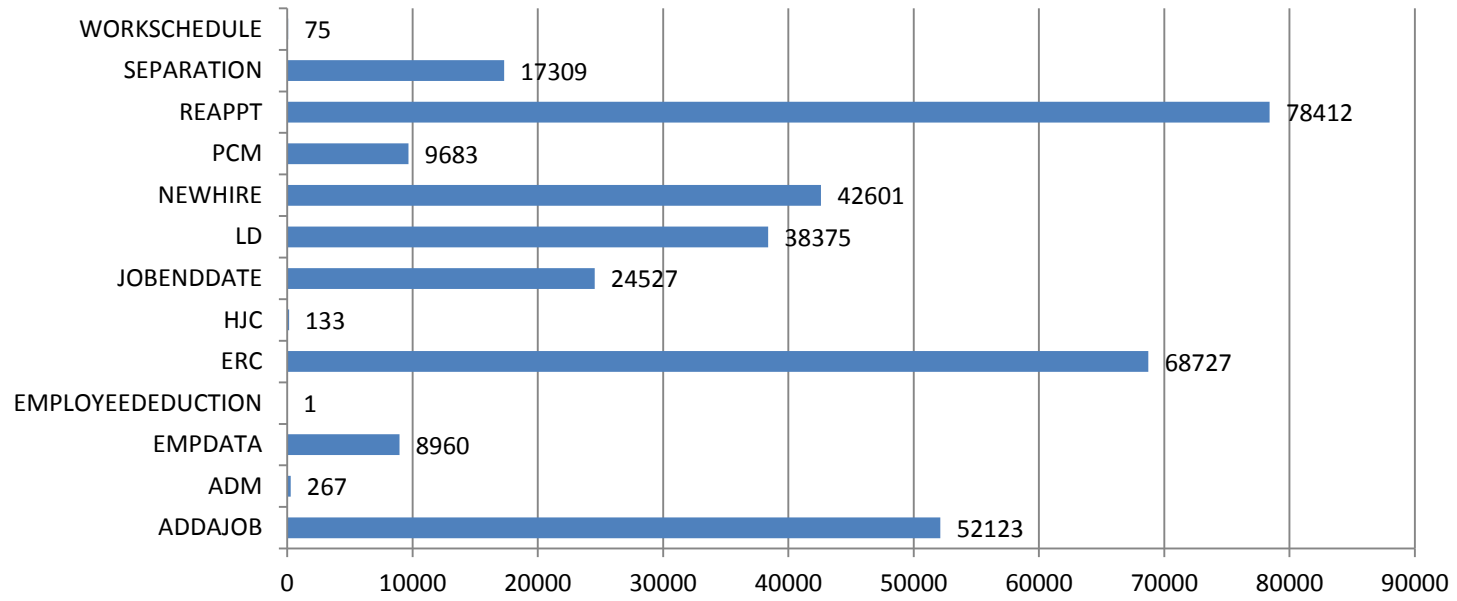

HR Front End Metrics - As of 1/31/2012

Completed Transactions

Feb 22, 2009 - Jan 31, 2012

341,193 Transactions

Failed Transactions by Type

Feb 22, 2009 - Jan 31, 2012

2659 Transactions

Transaction Volume/Apply Stats by Release

Transactions Failed Apply	69	72	268	385	233	425	23	263	405	275	253	129
Transactions Applied	1151	1991	8176	14126	9377	32926	1331	43177	77129	75507	55649	23795
Apply Success Rate	94.34%	96.51%	96.83%	97.35%	97.58%	98.73%	98.30%	99.39%	99.48%	99.64%	99.55%	99.46%

- Transactions Failed Apply
- Transactions Applied
- Apply Success Rate

Banner Forms/HR Front End - Transactions Entered

June - December 2009

Banner Forms/HR Front End - Transactions Entered

2010

Banner Forms/HR Front End - Transactions Entered