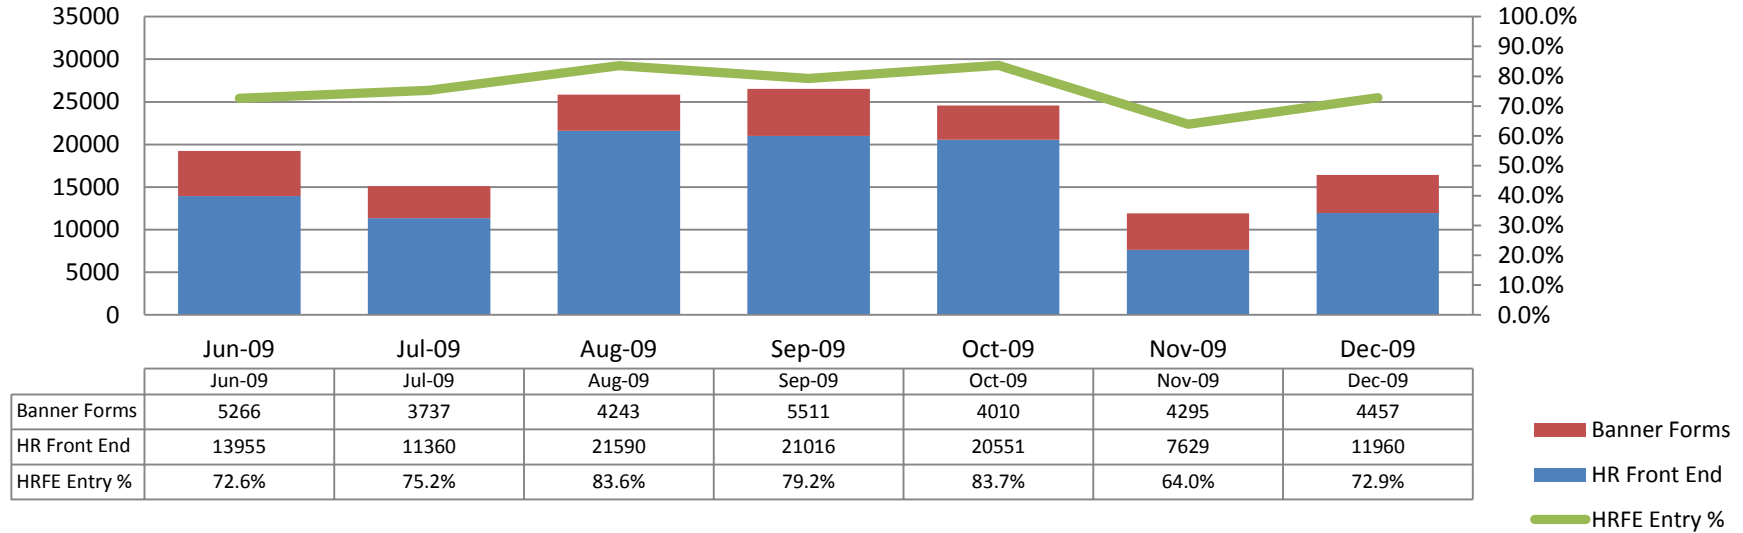

HR Front End Metrics - As of 1/31/2012

Completed Transactions

Feb 22, 2009 - Jan 31, 2012

341,193 Transactions

Failed Transactions by Type

Feb 22, 2009 - Jan 31, 2012

2659 Transactions

Transaction Volume/Apply Stats by Release

Transactions Failed Apply	69	72	268	385	233	425	23	263	405	275	253	129
Transactions Applied	1151	1991	8176	14126	9377	32926	1331	43177	77129	75507	55649	23795
Apply Success Rate	94.34%	96.51%	96.83%	97.35%	97.58%	98.73%	98.30%	99.39%	99.48%	99.64%	99.55%	99.46%

- Transactions Failed Apply
- Transactions Applied
- Apply Success Rate

Banner Forms/HR Front End - Transactions Entered

June - December 2009

Banner Forms/HR Front End - Transactions Entered

2010

Banner Forms/HR Front End - Transactions Entered