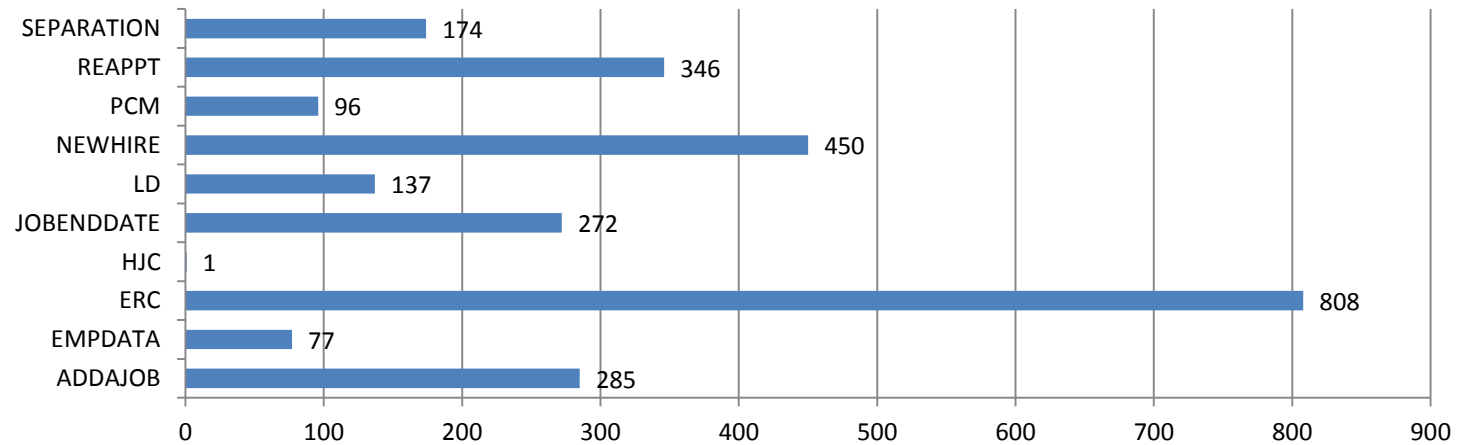

HR Front End Metrics - As of 1/31/2012

Completed Transactions

Feb 22, 2009 - Jan 31, 2012

341,193 Transactions

Failed Transactions by Type

Feb 22, 2009 - Jan 31, 2012

2659 Transactions

Transaction Volume/Apply Stats by Release

Transactions Failed Apply	69	72	268	385	233	425	23	263	405	275	253	129
Transactions Applied	1151	1991	8176	14126	9377	32926	1331	43177	77129	75507	55649	23795
Apply Success Rate	94.34%	96.51%	96.83%	97.35%	97.58%	98.73%	98.30%	99.39%	99.48%	99.64%	99.55%	99.46%