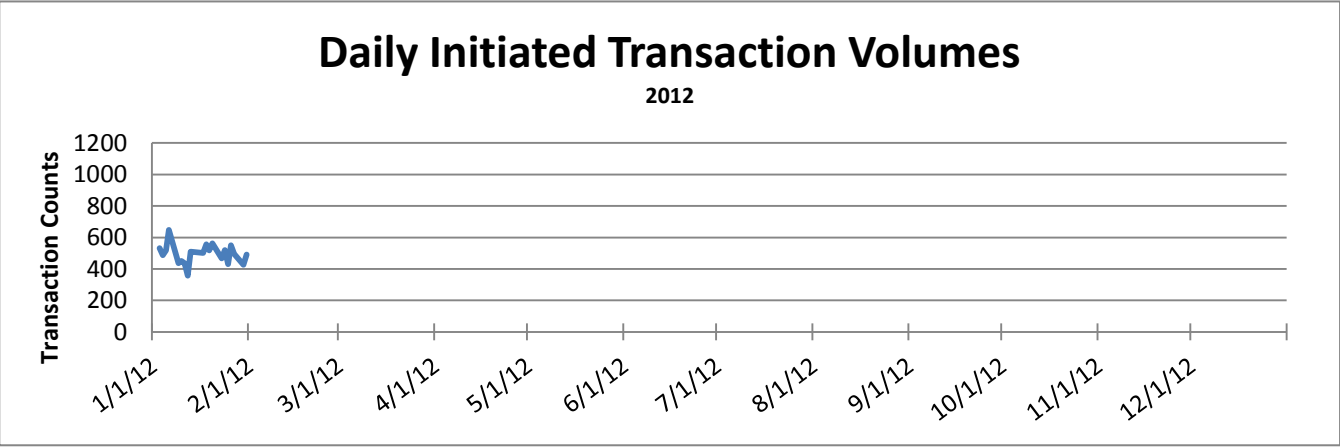

HR Front End Metrics - As of 1/31/2012

Completed Transactions

Feb 22, 2009 - Jan 31, 2012

341,193 Transactions

Failed Transactions by Type

Feb 22, 2009 - Jan 31, 2012

2659 Transactions

Transaction Volume/Apply Stats by Release

Transactions Failed Apply	69	72	268	385	233	425	23	263	405	275	253	129
Transactions Applied	1151	1991	8176	14126	9377	32926	1331	43177	77129	75507	55649	23795
Apply Success Rate	94.34%	96.51%	96.83%	97.35%	97.58%	98.73%	98.30%	99.39%	99.48%	99.64%	99.55%	99.46%