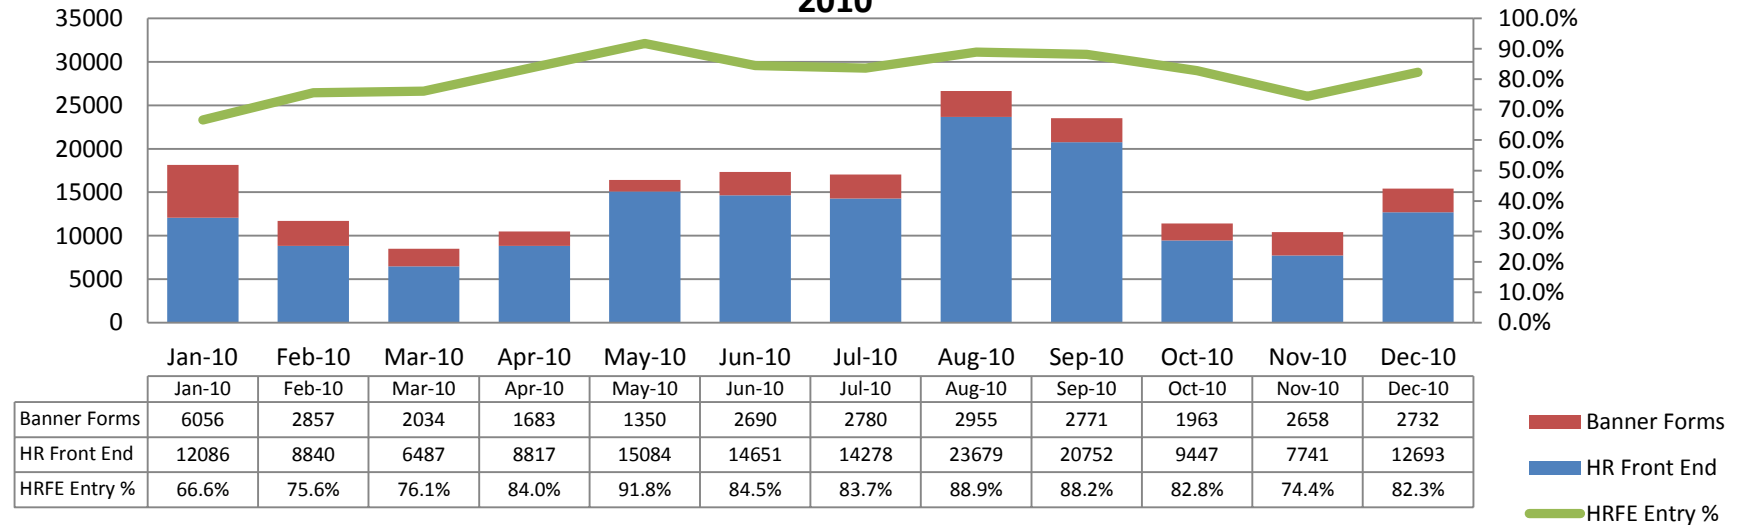

Transactions Failed Apply	69	72	268	385	233	425	23	263	405	275	253	129
Transactions Applied	1151	1991	8176	14126	9377	32926	1331	43177	77129	75507	55649	23795
Apply Success Rate	94.34%	96.51%	96.83%	97.35%	97.58%	98.73%	98.30%	99.39%	99.48%	99.64%	99.55%	99.46%

- Transactions Failed Apply
- Transactions Applied
- Apply Success Rate

Banner Forms/HR Front End - Transactions Entered

June - December 2009

Banner Forms/HR Front End - Transactions Entered

2010

Banner Forms/HR Front End - Transactions Entered

2011

	Jan-11	Feb-11	Mar-11	Apr-11	May-11	Jun-11	Jul-11	Aug-11	Sep-11	Oct-11	Nov-11	Dec-11
Banner Forms	2360	1280	2698	2274	2718	1907	1809	3003	3151	2332	3354	4303
HR Front End	12144	7065	6184	9606	15698	14757	13953	28305	21792	8860	9419	14582
HRFE Entry %	83.7%	84.7%	69.6%	80.9%	85.2%	88.6%	88.5%	90.4%	87.4%	79.2%	73.7%	77.2%

- Banner Forms
- HR Front End
- HRFE Entry %

Banner Forms/HR Front End - Transactions Entered

2012

	Jan-12	Feb-12	Mar-12	Apr-12	May-12	Jun-12	Jul-12	Aug-12	Sep-12	Oct-12	Nov-12	Dec-12
Banner Forms	2174											
HR Front End	14686											
HRFE Entry %	87.1%											