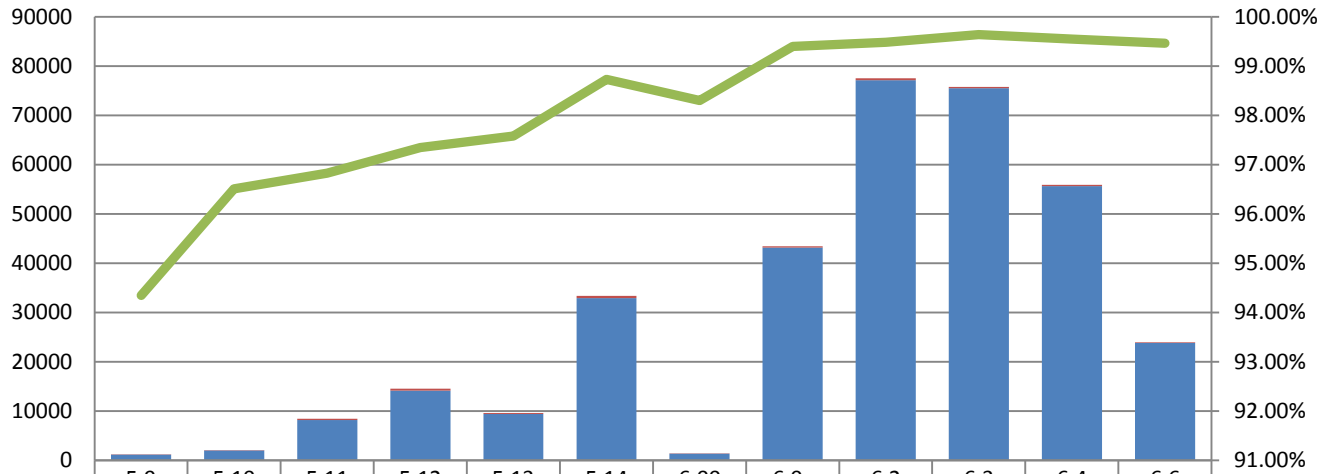

HR Front End Metrics - As of 1/31/2012

Completed Transactions

Feb 22, 2009 - Jan 31, 2012

341,193 Transactions

Failed Transactions by Type

Feb 22, 2009 - Jan 31, 2012

2659 Transactions

Transaction Volume/Apply Stats by Release

Transactions Failed Apply	69	72	268	385	233	425	23	263	405	275	253	129
Transactions Applied	1151	1991	8176	14126	9377	32926	1331	43177	77129	75507	55649	23795
Apply Success Rate	94.34%	96.51%	96.83%	97.35%	97.58%	98.73%	98.30%	99.39%	99.48%	99.64%	99.55%	99.46%