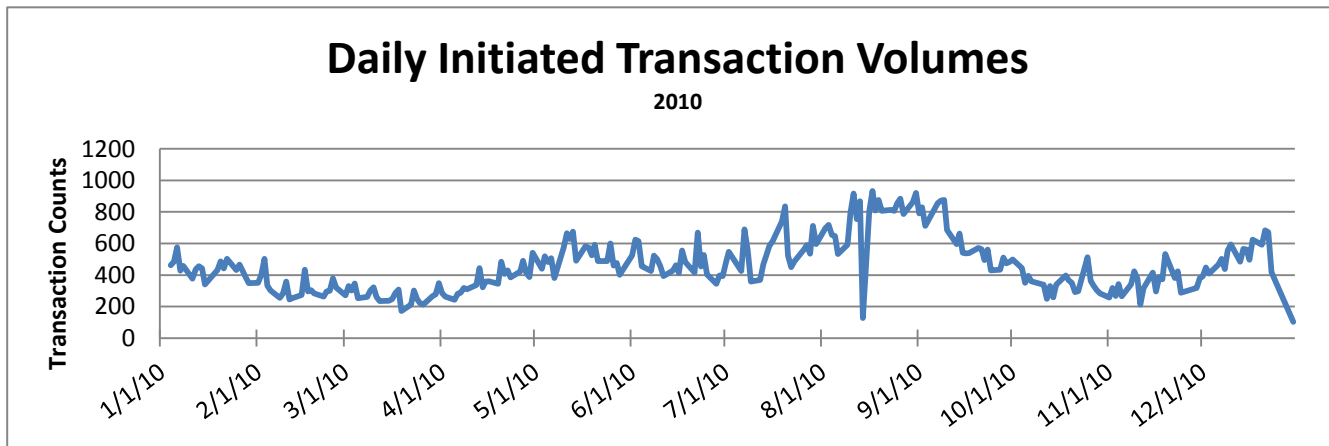

HR Front End Metrics - As of 1/31/2012

Completed Transactions

Feb 22, 2009 - Jan 31, 2012

341,193 Transactions

Failed Transactions by Type

Feb 22, 2009 - Jan 31, 2012

2659 Transactions

Transaction Volume/Apply Stats by Release

Transactions Failed Apply	69	72	268	385	233	425	23	263	405	275	253	129
Transactions Applied	1151	1991	8176	14126	9377	32926	1331	43177	77129	75507	55649	23795
Apply Success Rate	94.34%	96.51%	96.83%	97.35%	97.58%	98.73%	98.30%	99.39%	99.48%	99.64%	99.55%	99.46%