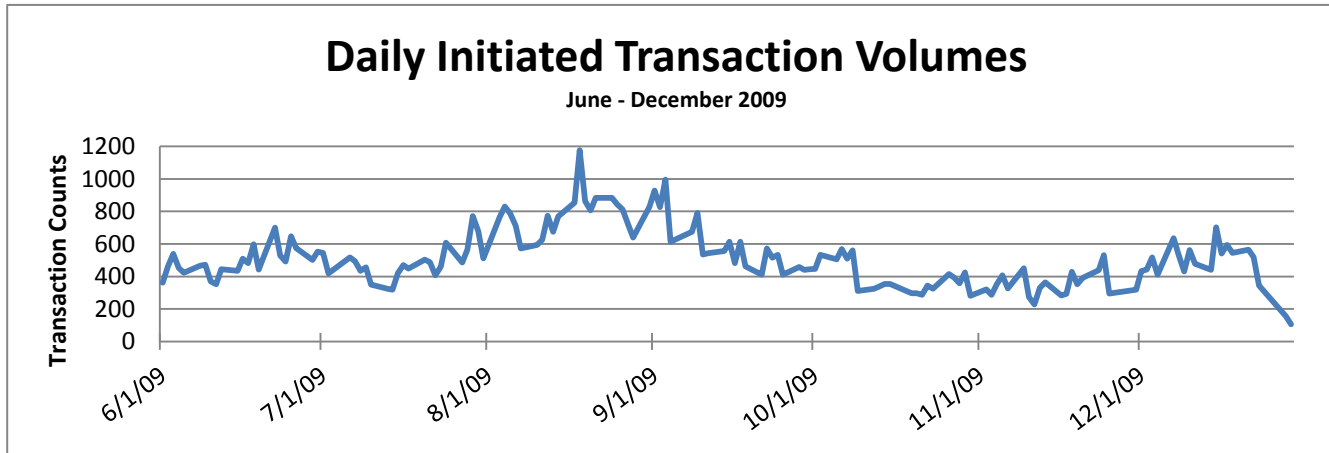

HR Front End Metrics - As of 1/31/2012

Completed Transactions

Feb 22, 2009 - Jan 31, 2012

341,193 Transactions

Failed Transactions by Type

Feb 22, 2009 - Jan 31, 2012

2659 Transactions

Transaction Volume/Apply Stats by Release

Transactions Failed Apply	69	72	268	385	233	425	23	263	405	275	253	129
Transactions Applied	1151	1991	8176	14126	9377	32926	1331	43177	77129	75507	55649	23795
Apply Success Rate	94.34%	96.51%	96.83%	97.35%	97.58%	98.73%	98.30%	99.39%	99.48%	99.64%	99.55%	99.46%