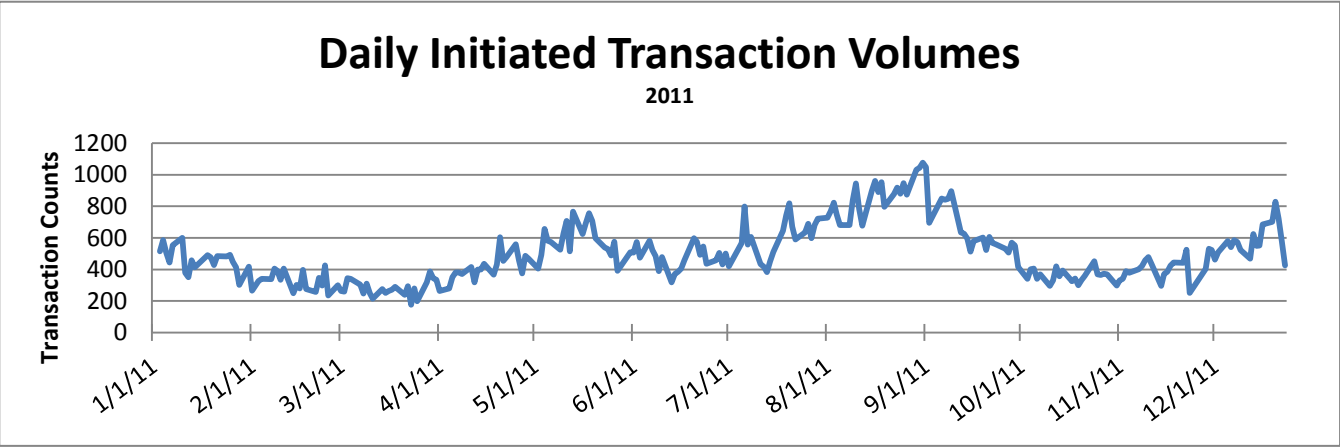

HR Front End Metrics - As of 1/31/2012

Completed Transactions

Feb 22, 2009 - Jan 31, 2012

341,193 Transactions

Failed Transactions by Type

Feb 22, 2009 - Jan 31, 2012

2659 Transactions

Transaction Volume/Apply Stats by Release

Transactions Failed Apply	69	72	268	385	233	425	23	263	405	275	253	129
Transactions Applied	1151	1991	8176	14126	9377	32926	1331	43177	77129	75507	55649	23795
Apply Success Rate	94.34%	96.51%	96.83%	97.35%	97.58%	98.73%	98.30%	99.39%	99.48%	99.64%	99.55%	99.46%