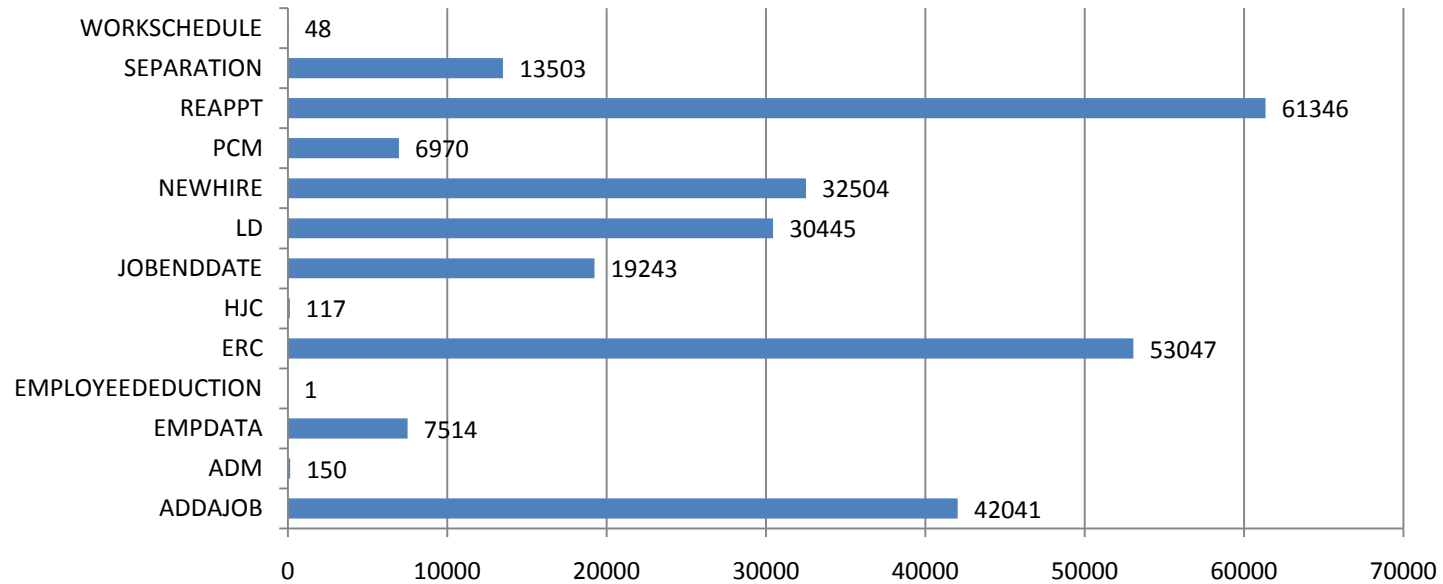

HR Front End Metrics - As of 7/31/11

Completed Transactions

Feb 22, 2009 - July 31, 2011

247,171 Transactions

Failed Transactions by Type

Feb 22, 2009 - July 31, 2011

2387 Transactions

Transaction Volume/Apply Stats by Release

Transactions Failed Apply	69	72	268	385	233	425	23	263	405	275	107
Transactions Applied	1151	1991	8176	14126	9377	32926	1331	43177	77129	75507	3189
Apply Success Rate	94.34%	96.51%	96.83%	97.35%	97.58%	98.73%	98.30%	99.39%	99.48%	99.64%	96.75%