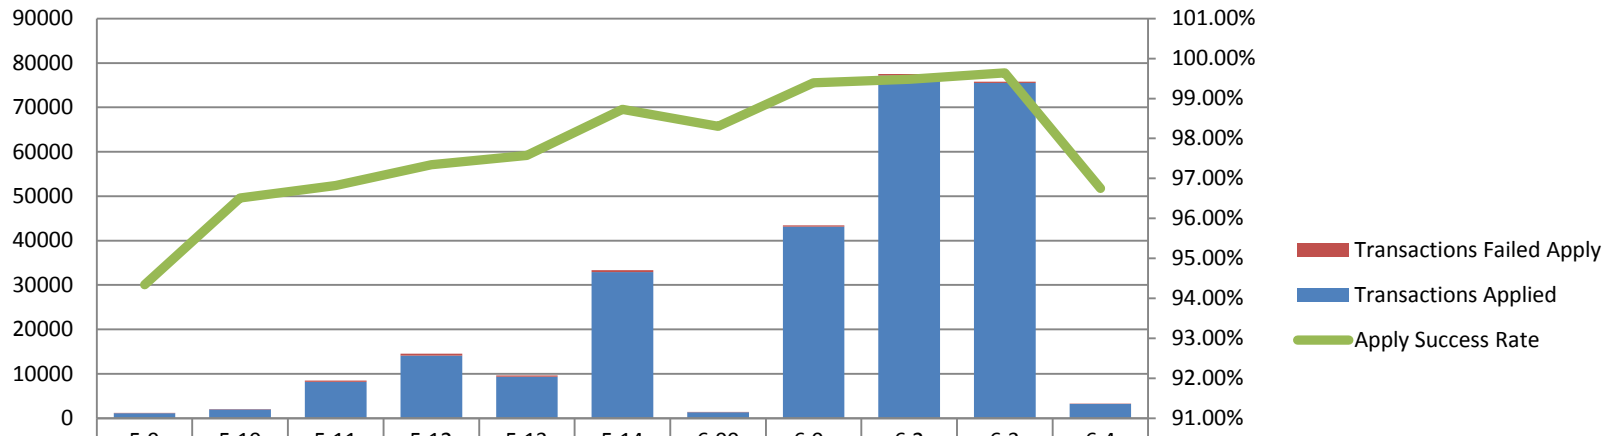

HR Front End Metrics - As of 7/31/11

Completed Transactions

Feb 22, 2009 - July 31, 2011

247,171 Transactions

Failed Transactions by Type

Feb 22, 2009 - July 31, 2011

2387 Transactions

Transaction Volume/Apply Stats by Release

Transactions Failed Apply	69	72	268	385	233	425	23	263	405	275	107
Transactions Applied	1151	1991	8176	14126	9377	32926	1331	43177	77129	75507	3189
Apply Success Rate	94.34%	96.51%	96.83%	97.35%	97.58%	98.73%	98.30%	99.39%	99.48%	99.64%	96.75%