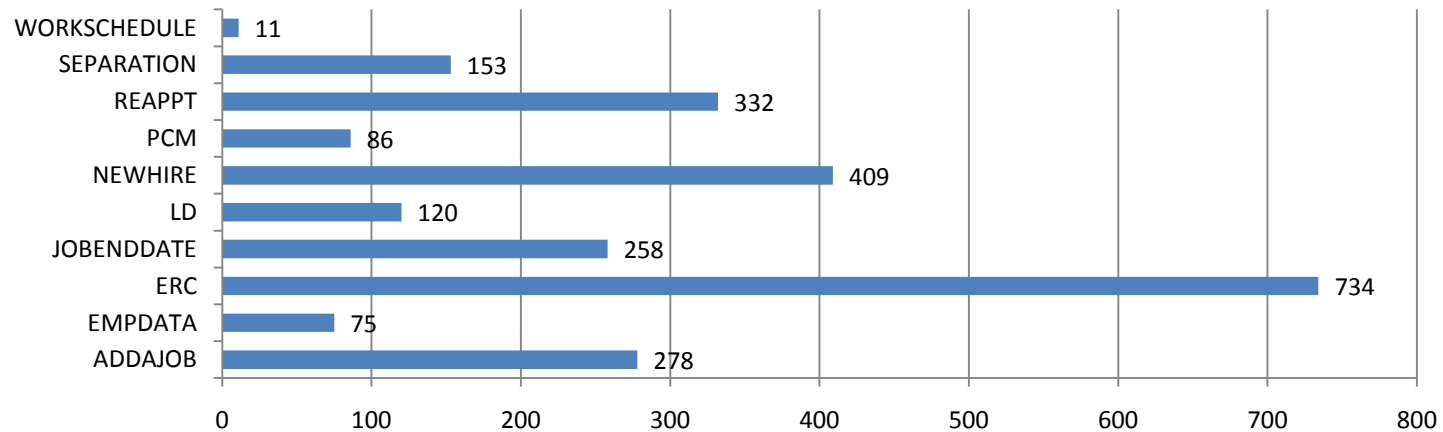

HR Front End Metrics - As of 7/31/11

Completed Transactions

Feb 22, 2009 - July 31, 2011

247,171 Transactions

Failed Transactions by Type

Feb 22, 2009 - July 31, 2011

2387 Transactions

Transaction Volume/Apply Stats by Release

Transactions Failed Apply	69	72	268	385	233	425	23	263	405	275	107
Transactions Applied	1151	1991	8176	14126	9377	32926	1331	43177	77129	75507	3189
Apply Success Rate	94.34%	96.51%	96.83%	97.35%	97.58%	98.73%	98.30%	99.39%	99.48%	99.64%	96.75%