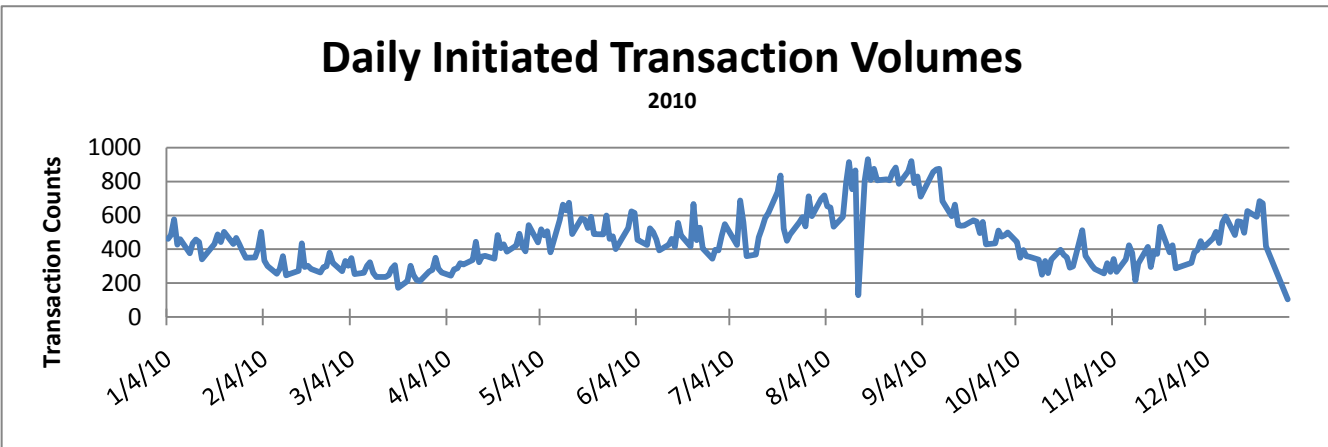

HR Front End Metrics - As of 7/31/11

Completed Transactions

Feb 22, 2009 - July 31, 2011

247,171 Transactions

Failed Transactions by Type

Feb 22, 2009 - July 31, 2011

2387 Transactions

Transaction Volume/Apply Stats by Release

Transactions Failed Apply	69	72	268	385	233	425	23	263	405	275	107
Transactions Applied	1151	1991	8176	14126	9377	32926	1331	43177	77129	75507	3189
Apply Success Rate	94.34%	96.51%	96.83%	97.35%	97.58%	98.73%	98.30%	99.39%	99.48%	99.64%	96.75%