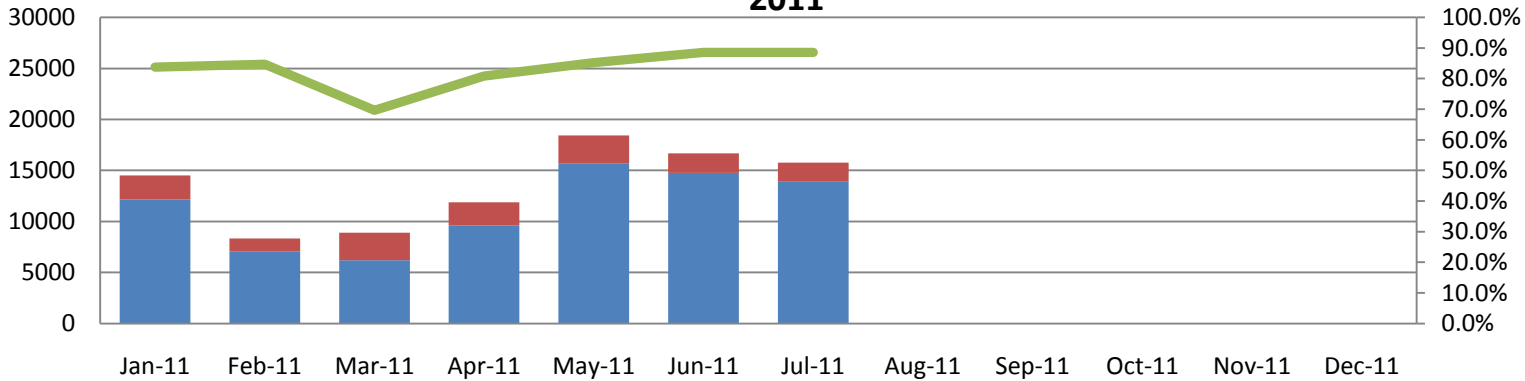

Transactions Failed Apply	69	72	268	385	233	425	23	263	405	275	107
Transactions Applied	1151	1991	8176	14126	9377	32926	1331	43177	77129	75507	3189
Apply Success Rate	94.34%	96.51%	96.83%	97.35%	97.58%	98.73%	98.30%	99.39%	99.48%	99.64%	96.75%

Banner Forms/HR Front End - Transactions Entered

June - December 2009

	Jun-09	Jul-09	Aug-09	Sep-09	Oct-09	Nov-09	Dec-09
Banner Forms	5266	3737	4243	5511	4010	4295	4457
HR Front End	13955	11360	21590	21016	20551	7629	11960
HRFE Entry %	72.6%	75.2%	83.6%	79.2%	83.7%	64.0%	72.9%

- Banner Forms
- HR Front End
- HRFE Entry %

Banner Forms/HR Front End - Transactions Entered

2010

	Jan-10	Feb-10	Mar-10	Apr-10	May-10	Jun-10	Jul-10	Aug-10	Sep-10	Oct-10	Nov-10	Dec-10
Banner Forms	6056	2857	2034	1683	1350	2690	2780	2955	2771	1963	2658	2732
HR Front End	12086	8840	6487	8817	15084	14651	14278	23679	20752	9447	7741	12693
HRFE Entry %	66.6%	75.6%	76.1%	84.0%	91.8%	84.5%	83.7%	88.9%	88.2%	82.8%	74.4%	82.3%

■ Banner Forms
■ HR Front End
— HRFE Entry %

Banner Forms/HR Front End - Transactions Entered

2011

	Jan-11	Feb-11	Mar-11	Apr-11	May-11	Jun-11	Jul-11	Aug-11	Sep-11	Oct-11	Nov-11	Dec-11
Banner Forms	2360	1280	2698	2274	2718	1907	1809					
HR Front End	12144	7065	6184	9606	15698	14757	13953					
HRFE Entry %	83.7%	84.7%	69.6%	80.9%	85.2%	88.6%	88.5%					