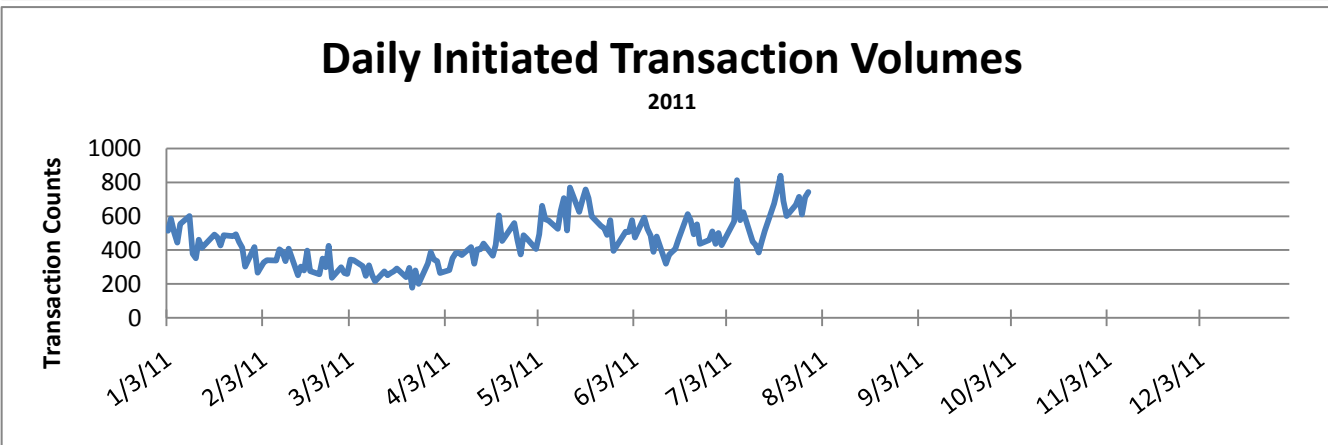

HR Front End Metrics - As of 7/31/11

Completed Transactions

Feb 22, 2009 - July 31, 2011

247,171 Transactions

Failed Transactions by Type

Feb 22, 2009 - July 31, 2011

2387 Transactions

Transaction Volume/Apply Stats by Release

Transactions Failed Apply	69	72	268	385	233	425	23	263	405	275	107
Transactions Applied	1151	1991	8176	14126	9377	32926	1331	43177	77129	75507	3189
Apply Success Rate	94.34%	96.51%	96.83%	97.35%	97.58%	98.73%	98.30%	99.39%	99.48%	99.64%	96.75%