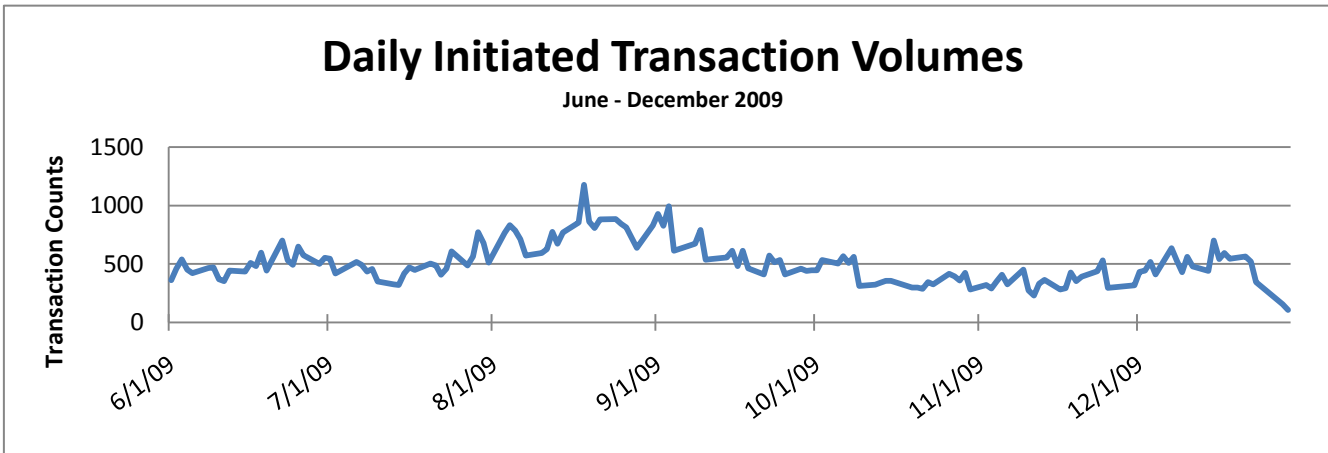

HR Front End Metrics - As of 7/31/11

Completed Transactions

Feb 22, 2009 - July 31, 2011

247,171 Transactions

Failed Transactions by Type

Feb 22, 2009 - July 31, 2011

2387 Transactions

Transaction Volume/Apply Stats by Release

Transactions Failed Apply	69	72	268	385	233	425	23	263	405	275	107
Transactions Applied	1151	1991	8176	14126	9377	32926	1331	43177	77129	75507	3189
Apply Success Rate	94.34%	96.51%	96.83%	97.35%	97.58%	98.73%	98.30%	99.39%	99.48%	99.64%	96.75%