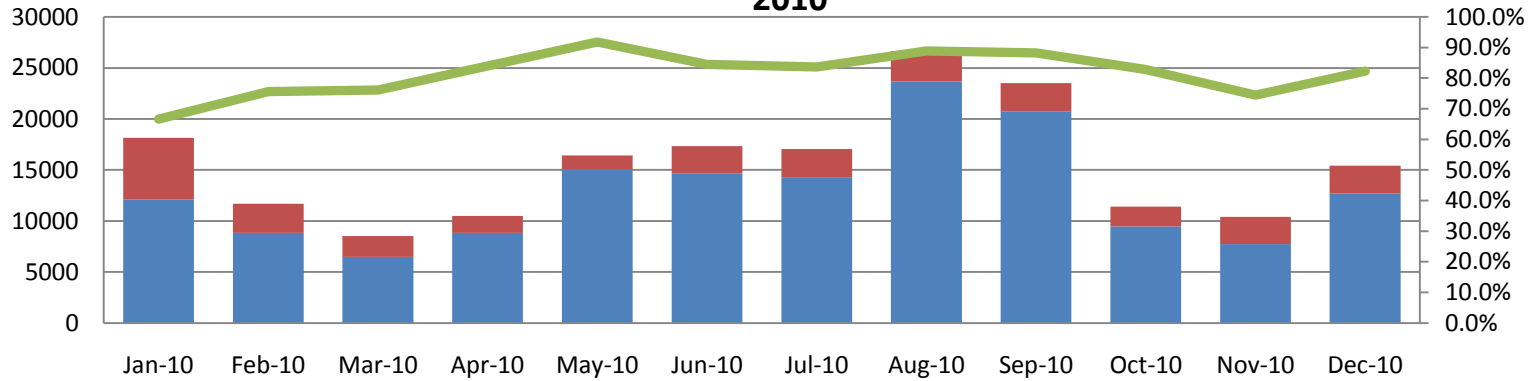

Transactions Failed Apply	69	72	268	385	233	425	23	263	405	275	107
Transactions Applied	1151	1991	8176	14126	9377	32926	1331	43177	77129	75507	3189
Apply Success Rate	94.34%	96.51%	96.83%	97.35%	97.58%	98.73%	98.30%	99.39%	99.48%	99.64%	96.75%

Banner Forms/HR Front End - Transactions Entered

June - December 2009

	Jun-09	Jul-09	Aug-09	Sep-09	Oct-09	Nov-09	Dec-09
Banner Forms	5266	3737	4243	5511	4010	4295	4457
HR Front End	13955	11360	21590	21016	20551	7629	11960
HRFE Entry %	72.6%	75.2%	83.6%	79.2%	83.7%	64.0%	72.9%

- Banner Forms
- HR Front End
- HRFE Entry %

Banner Forms/HR Front End - Transactions Entered

2010

	Jan-10	Feb-10	Mar-10	Apr-10	May-10	Jun-10	Jul-10	Aug-10	Sep-10	Oct-10	Nov-10	Dec-10
Banner Forms	6056	2857	2034	1683	1350	2690	2780	2955	2771	1963	2658	2732
HR Front End	12086	8840	6487	8817	15084	14651	14278	23679	20752	9447	7741	12693
HRFE Entry %	66.6%	75.6%	76.1%	84.0%	91.8%	84.5%	83.7%	88.9%	88.2%	82.8%	74.4%	82.3%