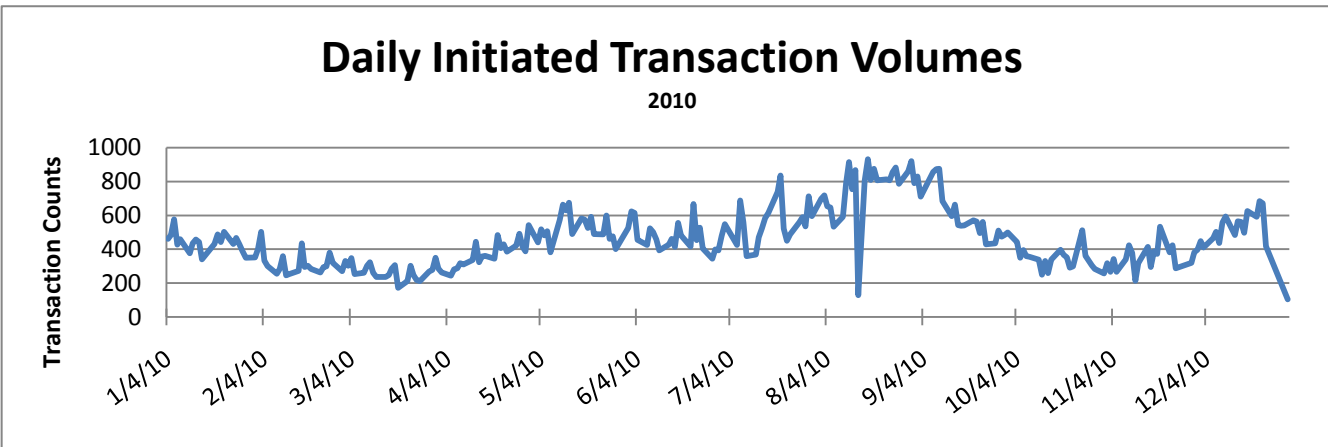

# HR Front End Metrics - As of 6/30/11

# Completed Transactions

Feb 22, 2009 - June 30, 2011

247,171 Transactions

# Failed Transactions by Type

Feb 22, 2009 - June 30, 2011

2387 Transactions