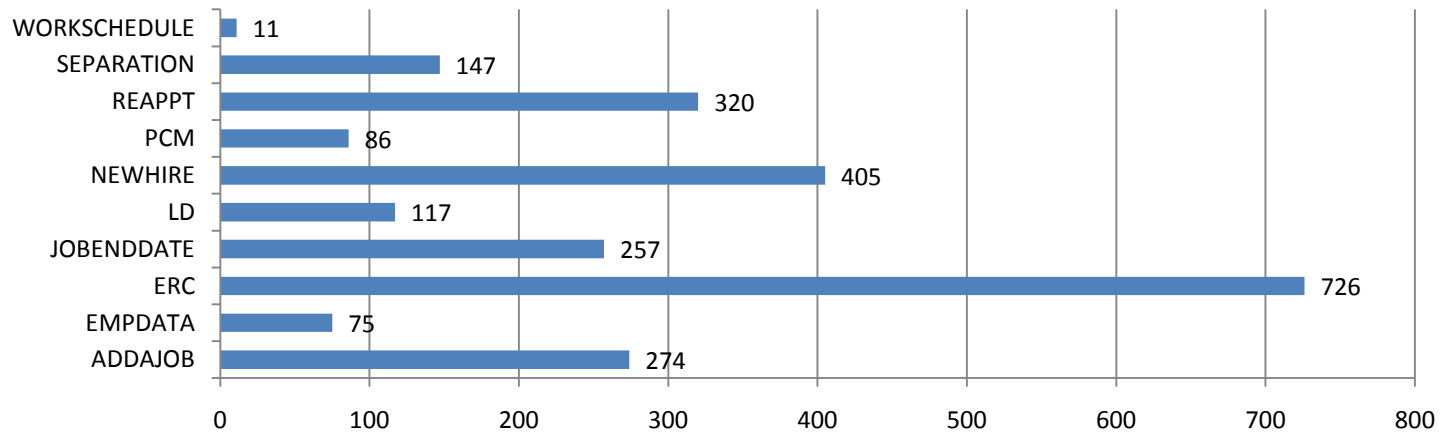

# Completed Transactions

Feb 22, 2009 - June 30, 2011

247,171 Transactions

# Failed Transactions by Type

Feb 22, 2009 - June 30, 2011

2387 Transactions

## Transaction Volume/Apply Stats by Release

Transactions Failed Apply	69	72	268	385	233	425	23	263	405	275
Transactions Applied	1151	1991	8176	14126	9377	32926	1331	43177	77129	68062
Apply Success Rate	94.34%	96.51%	96.83%	97.35%	97.58%	98.73%	98.30%	99.39%	99.48%	99.60%