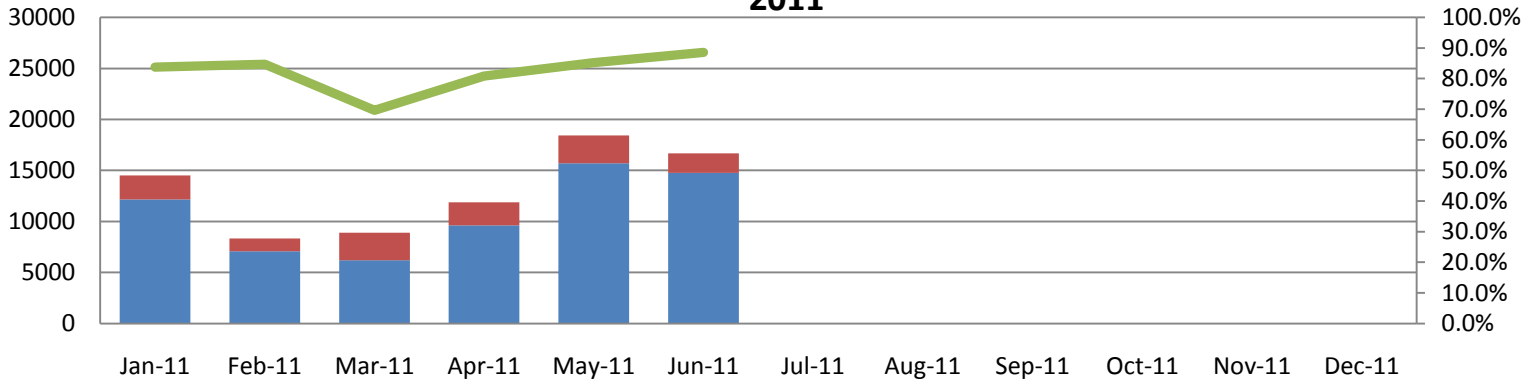

Banner Forms/HR Front End - Transactions Entered

2011

	Jan-11	Feb-11	Mar-11	Apr-11	May-11	Jun-11	Jul-11	Aug-11	Sep-11	Oct-11	Nov-11	Dec-11
Banner Forms	2360	1280	2698	2274	2718	1907						
HR Front End	12144	7065	6184	9606	15698	14757						
HRFE Entry %	83.7%	84.7%	69.6%	80.9%	85.2%	88.6%						

■ Banner Forms
■ HR Front End
— HRFE Entry %