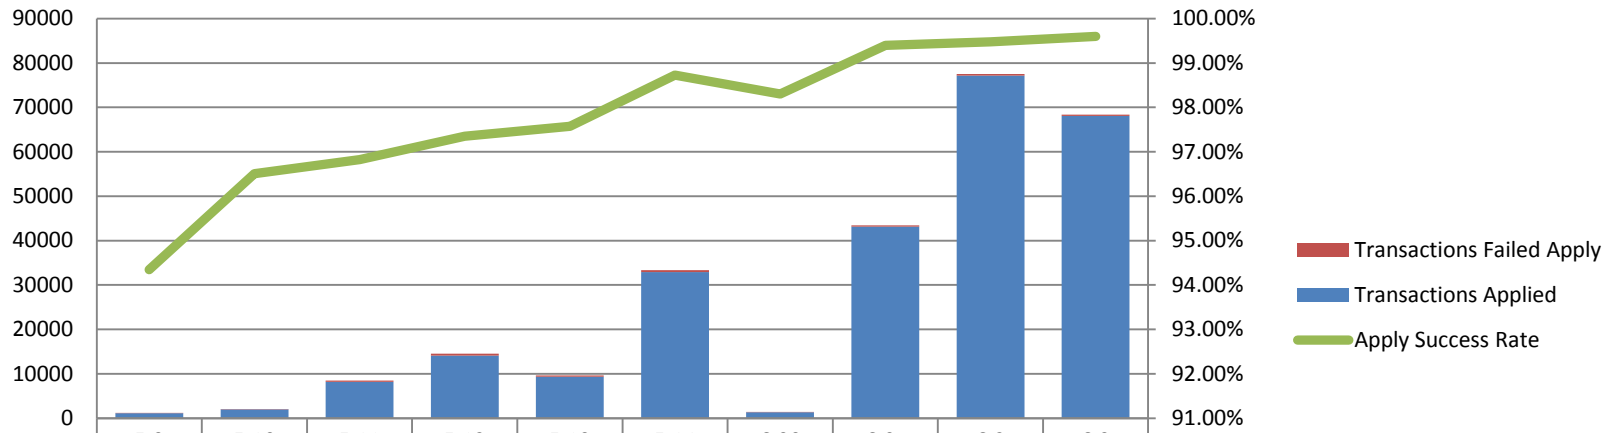

# Completed Transactions

Feb 22, 2009 - June 30, 2011

247,171 Transactions

# Failed Transactions by Type

Feb 22, 2009 - June 30, 2011

2387 Transactions

## Transaction Volume/Apply Stats by Release

Transactions Failed Apply	69	72	268	385	233	425	23	263	405	275
Transactions Applied	1151	1991	8176	14126	9377	32926	1331	43177	77129	68062
Apply Success Rate	94.34%	96.51%	96.83%	97.35%	97.58%	98.73%	98.30%	99.39%	99.48%	99.60%