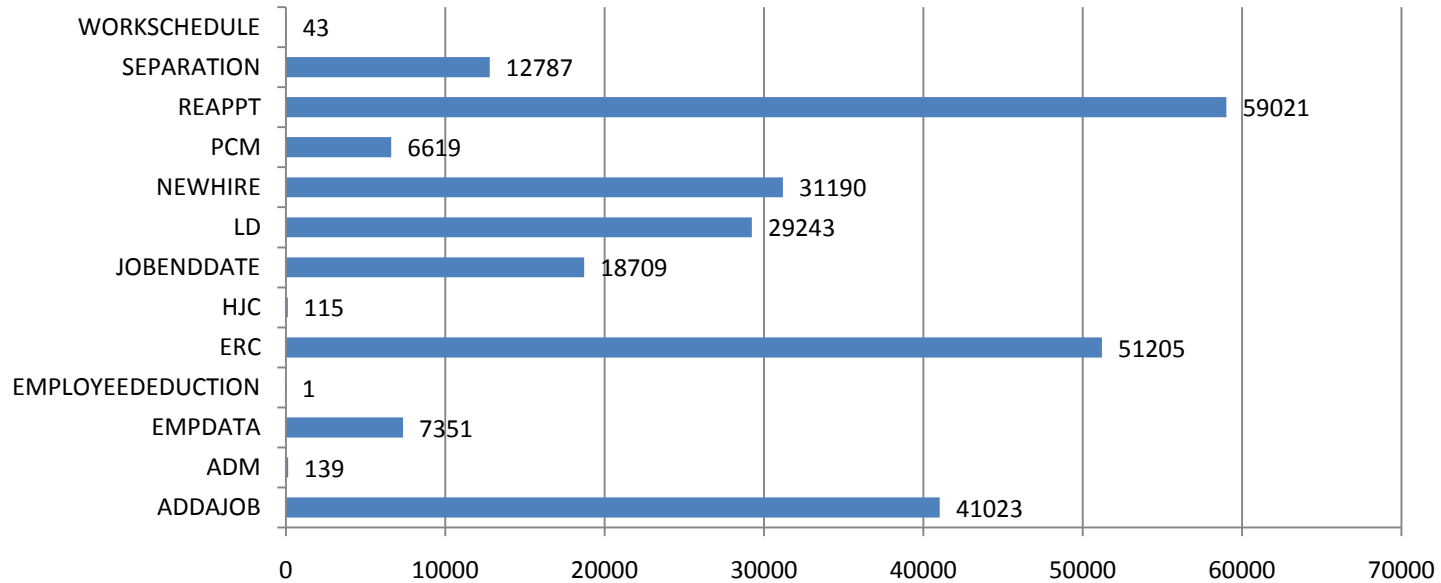

# HR Front End Metrics - As of 6/30/11

# Completed Transactions

Feb 22, 2009 - June 30, 2011

247,171 Transactions

# Failed Transactions by Type

Feb 22, 2009 - June 30, 2011

2387 Transactions