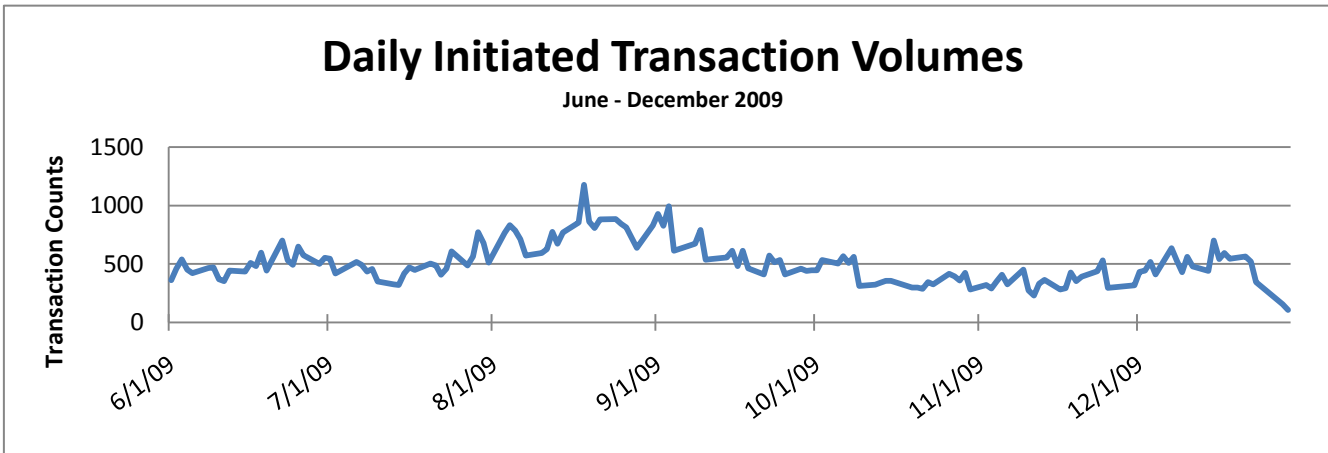

# HR Front End Metrics - As of 6/30/11

# Completed Transactions

Feb 22, 2009 - June 30, 2011

247,171 Transactions

# Failed Transactions by Type

Feb 22, 2009 - June 30, 2011

2387 Transactions