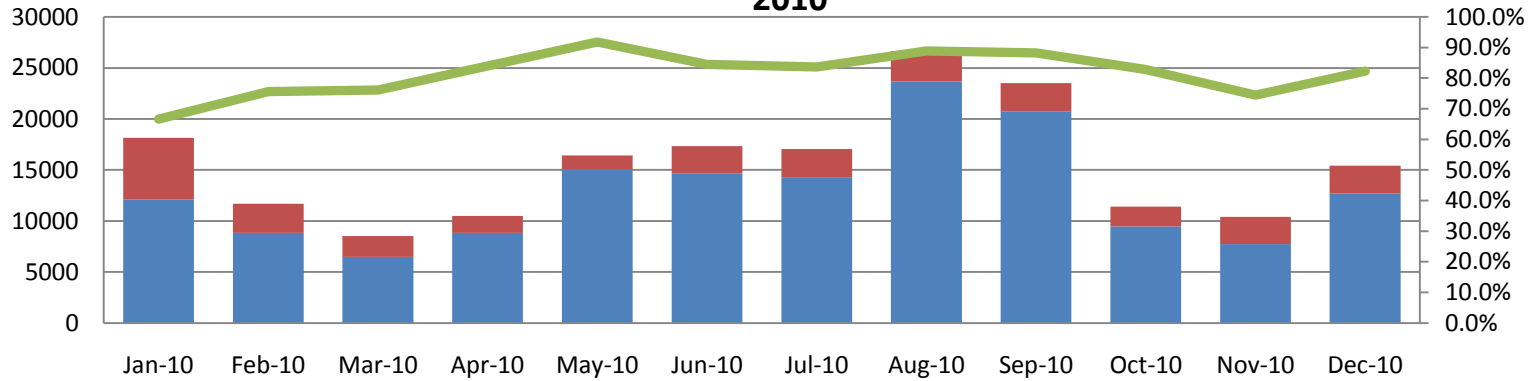

Banner Forms/HR Front End - Transactions Entered

2010

	Jan-10	Feb-10	Mar-10	Apr-10	May-10	Jun-10	Jul-10	Aug-10	Sep-10	Oct-10	Nov-10	Dec-10
Banner Forms	6056	2857	2034	1683	1350	2690	2780	2955	2771	1963	2658	2732
HR Front End	12086	8840	6487	8817	15084	14651	14278	23679	20752	9447	7741	12693
HRFE Entry %	66.6%	75.6%	76.1%	84.0%	91.8%	84.5%	83.7%	88.9%	88.2%	82.8%	74.4%	82.3%

■ Banner Forms
■ HR Front End
— HRFE Entry %