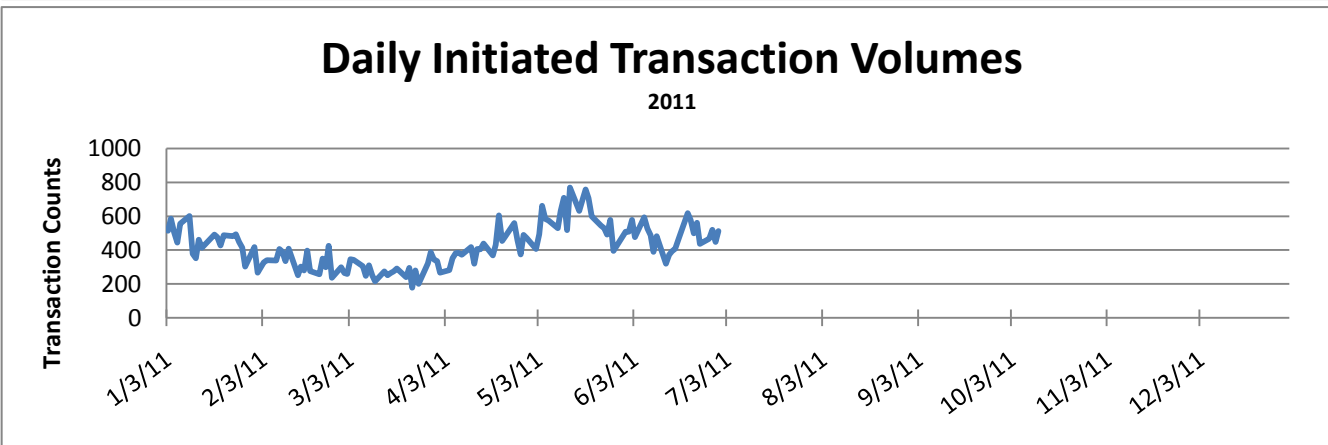

# HR Front End Metrics - As of 6/30/11

# Completed Transactions

Feb 22, 2009 - June 30, 2011

247,171 Transactions

# Failed Transactions by Type

Feb 22, 2009 - June 30, 2011

2387 Transactions