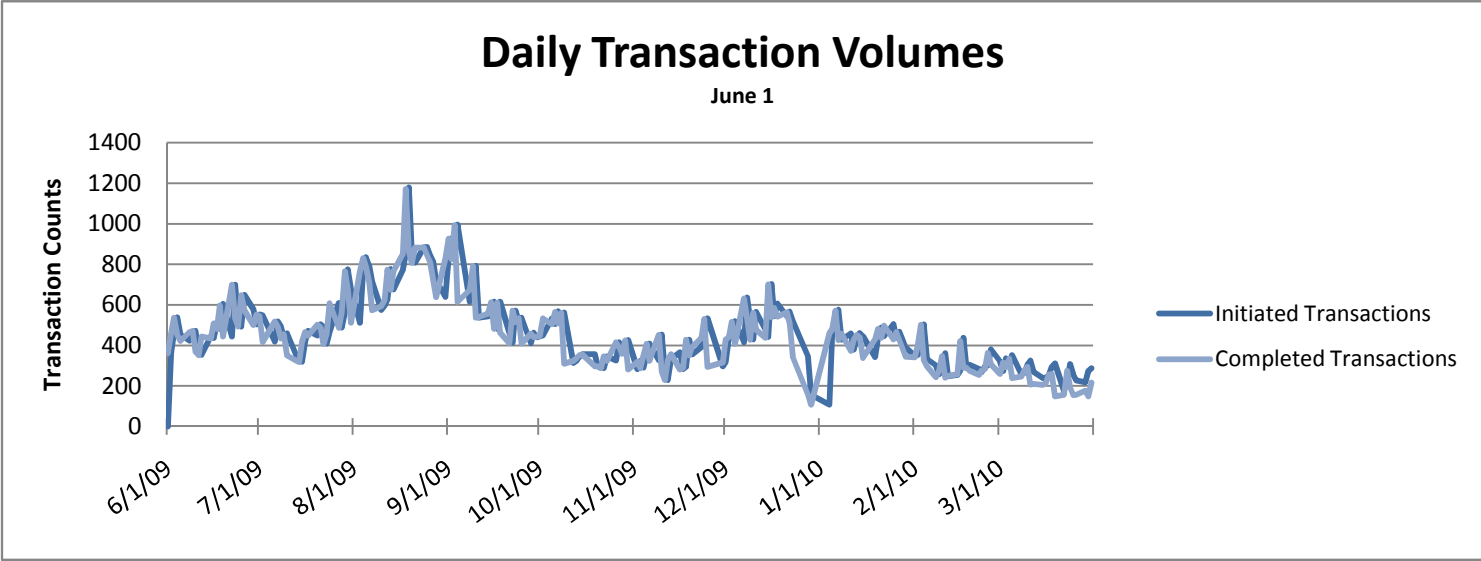

HR Front End Metrics -

As of 3/31/10

Failed Transactions by Type

Feb 22, 2009 -

Transaction Volume/Apply Stats by Release

Transactions Failed Apply	69	72	268	385	233	425	23	263
Transactions Applied	1151	1991	8176	14126	9377	32926	1331	40410
Apply Success Rate	94.34%	96.51%	96.83%	97.35%	97.58%	98.73%	98.30%	99.35%

Banner Forms/HR Front End - Transactions Entered

	Jun-09	Jul-09	Aug-09	Sep-09	Oct-09	Nov-09	Dec-09	Jan-10	Feb-10	Mar-10
Banner Forms	5266	3737	4243	5511	4010	4295	4457	6056	2857	2034
HR Front End	13955	11360	21590	21016	20551	7629	11960	12086	8840	6487
HRFE Entry %	72.60%	75.25%	83.58%	79.22%	83.67%	63.98%	72.85%	66.62%	75.57%	76.13%