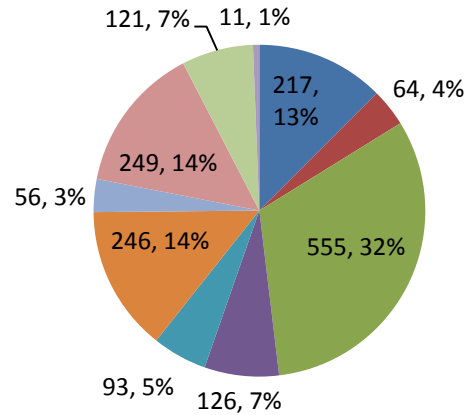

HR Front End Metrics -

As of 3/31/10

Failed Transactions by Type

Feb 22, 2009 -

Transaction Volume/Apply Stats by Release

Transactions Failed Apply	69	72	268	385	233	425	23	263
Transactions Applied	1151	1991	8176	14126	9377	32926	1331	40410
Apply Success Rate	94.34%	96.51%	96.83%	97.35%	97.58%	98.73%	98.30%	99.35%

Banner Forms/HR Front End - Transactions Entered

	Jun-09	Jul-09	Aug-09	Sep-09	Oct-09	Nov-09	Dec-09	Jan-10	Feb-10	Mar-10
Banner Forms	5266	3737	4243	5511	4010	4295	4457	6056	2857	2034
HR Front End	13955	11360	21590	21016	20551	7629	11960	12086	8840	6487
HRFE Entry %	72.60%	75.25%	83.58%	79.22%	83.67%	63.98%	72.85%	66.62%	75.57%	76.13%