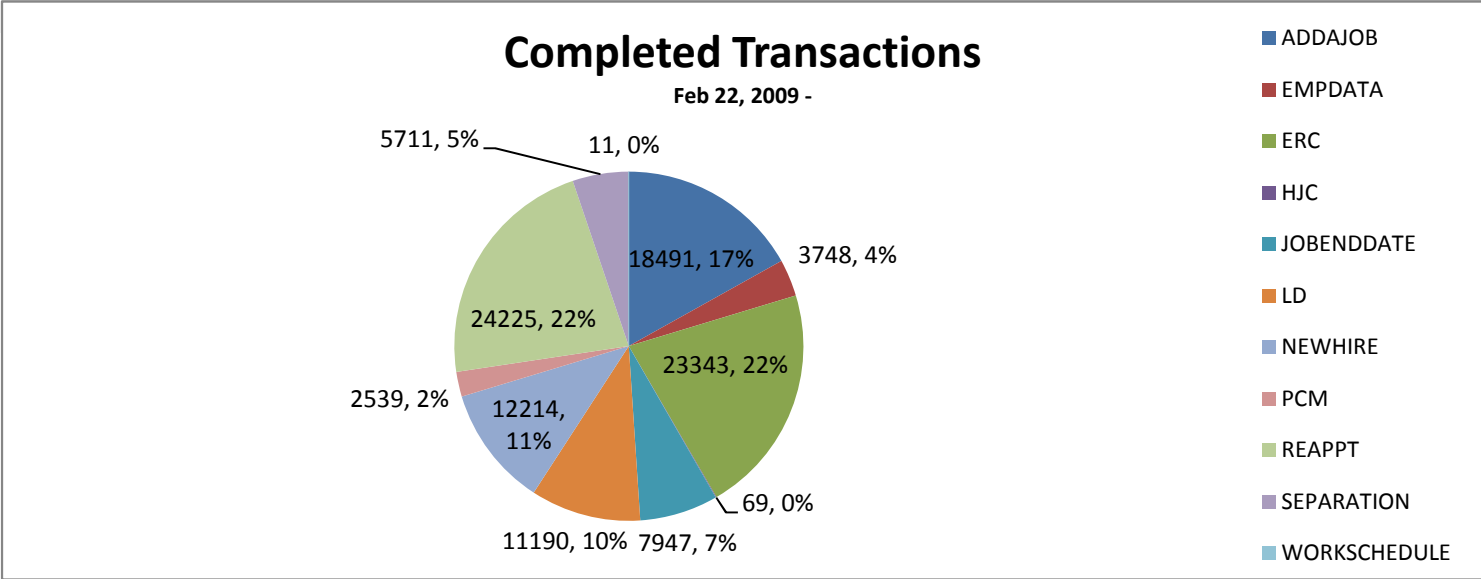

HR Front End Metrics -

As of 3/31/10

Failed Transactions by Type

Feb 22, 2009 -

Transaction Volume/Apply Stats by Release

Transactions Failed Apply	69	72	268	385	233	425	23	263
Transactions Applied	1151	1991	8176	14126	9377	32926	1331	40410
Apply Success Rate	94.34%	96.51%	96.83%	97.35%	97.58%	98.73%	98.30%	99.35%

Banner Forms/HR Front End - Transactions Entered

	Jun-09	Jul-09	Aug-09	Sep-09	Oct-09	Nov-09	Dec-09	Jan-10	Feb-10	Mar-10
Banner Forms	5266	3737	4243	5511	4010	4295	4457	6056	2857	2034
HR Front End	13955	11360	21590	21016	20551	7629	11960	12086	8840	6487
HRFE Entry %	72.60%	75.25%	83.58%	79.22%	83.67%	63.98%	72.85%	66.62%	75.57%	76.13%