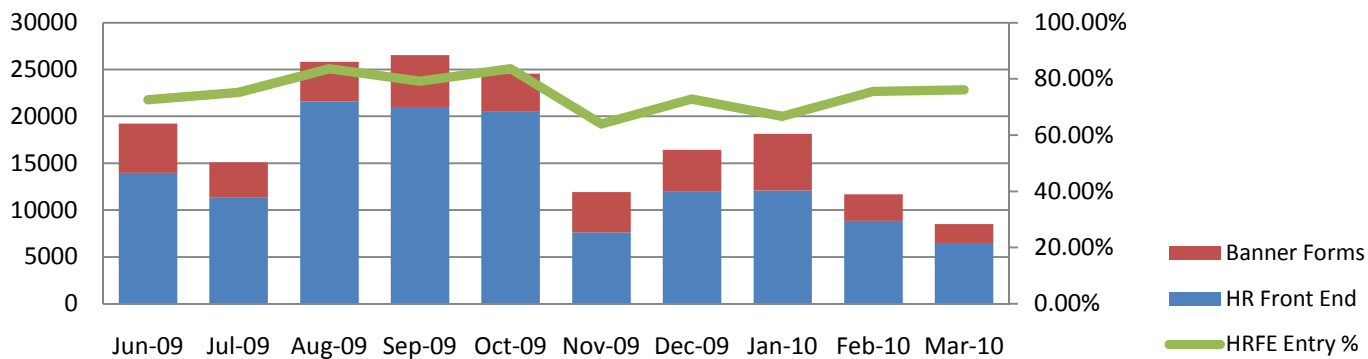

HR Front End Metrics -

As of 3/31/10

Failed Transactions by Type

Feb 22, 2009 -

Transaction Volume/Apply Stats by Release

Transactions Failed Apply	69	72	268	385	233	425	23	263
Transactions Applied	1151	1991	8176	14126	9377	32926	1331	40410
Apply Success Rate	94.34%	96.51%	96.83%	97.35%	97.58%	98.73%	98.30%	99.35%

Banner Forms/HR Front End - Transactions Entered

	Jun-09	Jul-09	Aug-09	Sep-09	Oct-09	Nov-09	Dec-09	Jan-10	Feb-10	Mar-10
Banner Forms	5266	3737	4243	5511	4010	4295	4457	6056	2857	2034
HR Front End	13955	11360	21590	21016	20551	7629	11960	12086	8840	6487
HRFE Entry %	72.60%	75.25%	83.58%	79.22%	83.67%	63.98%	72.85%	66.62%	75.57%	76.13%