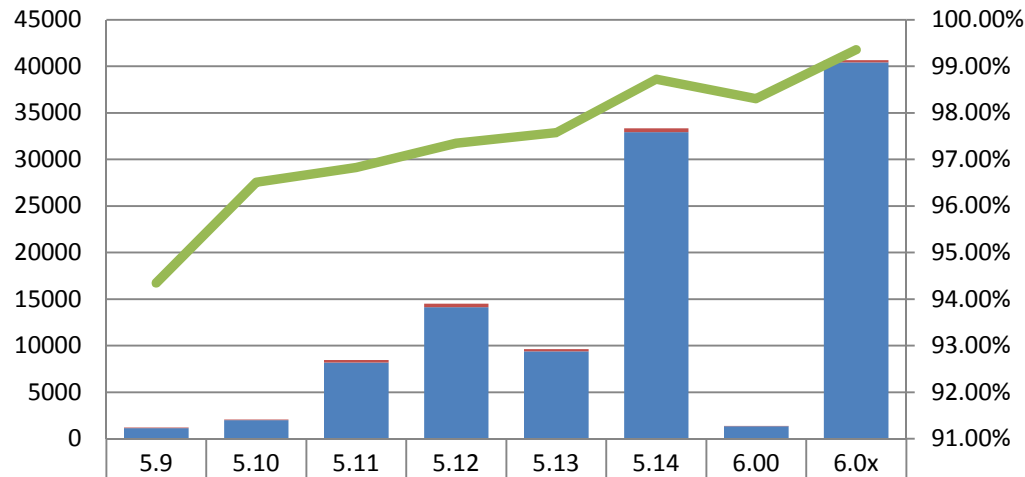

HR Front End Metrics -

As of 3/31/10

Failed Transactions by Type

Feb 22, 2009 -

Transaction Volume/Apply Stats by Release

Transactions Failed Apply	69	72	268	385	233	425	23	263
Transactions Applied	1151	1991	8176	14126	9377	32926	1331	40410
Apply Success Rate	94.34%	96.51%	96.83%	97.35%	97.58%	98.73%	98.30%	99.35%

Banner Forms/HR Front End - Transactions Entered

	Jun-09	Jul-09	Aug-09	Sep-09	Oct-09	Nov-09	Dec-09	Jan-10	Feb-10	Mar-10
Banner Forms	5266	3737	4243	5511	4010	4295	4457	6056	2857	2034
HR Front End	13955	11360	21590	21016	20551	7629	11960	12086	8840	6487
HRFE Entry %	72.60%	75.25%	83.58%	79.22%	83.67%	63.98%	72.85%	66.62%	75.57%	76.13%