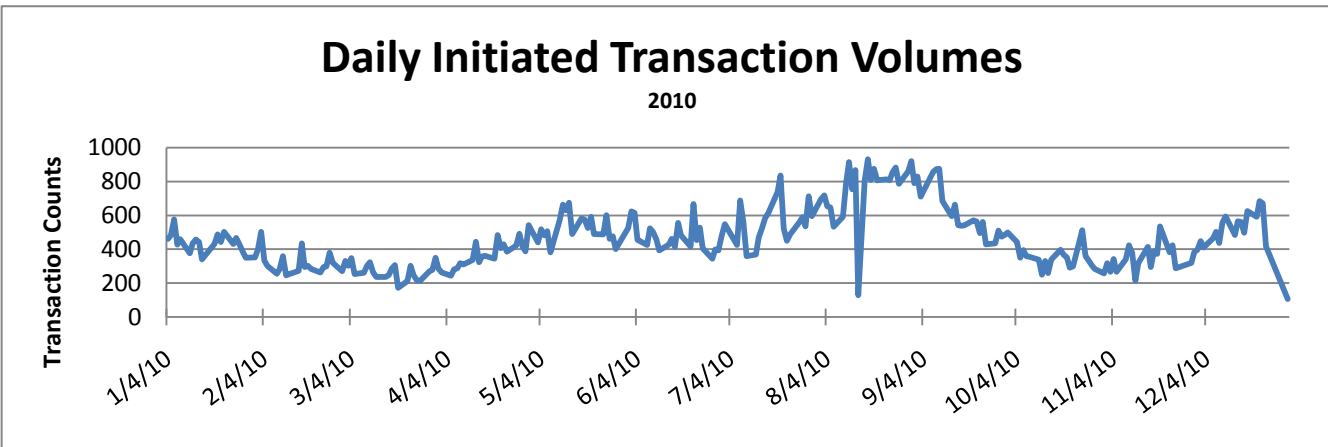

HR Front End Metrics - As of 3/31/11

Completed Transactions

Feb 22, 2009 - March 31, 2011
227,368 Transactions

Failed Transactions by Type

Feb 22, 2009 - March 31, 2011
2308 Transactions

Transaction Volume/Apply Stats by Release

Transactions Failed Apply	69	72	268	385	233	425	23	263	405	165
Transactions Applied	1151	1991	8176	14126	9377	32926	1331	43177	77129	37984
Apply Success Rate	94.34%	96.51%	96.83%	97.35%	97.58%	98.73%	98.30%	99.39%	99.48%	99.57%