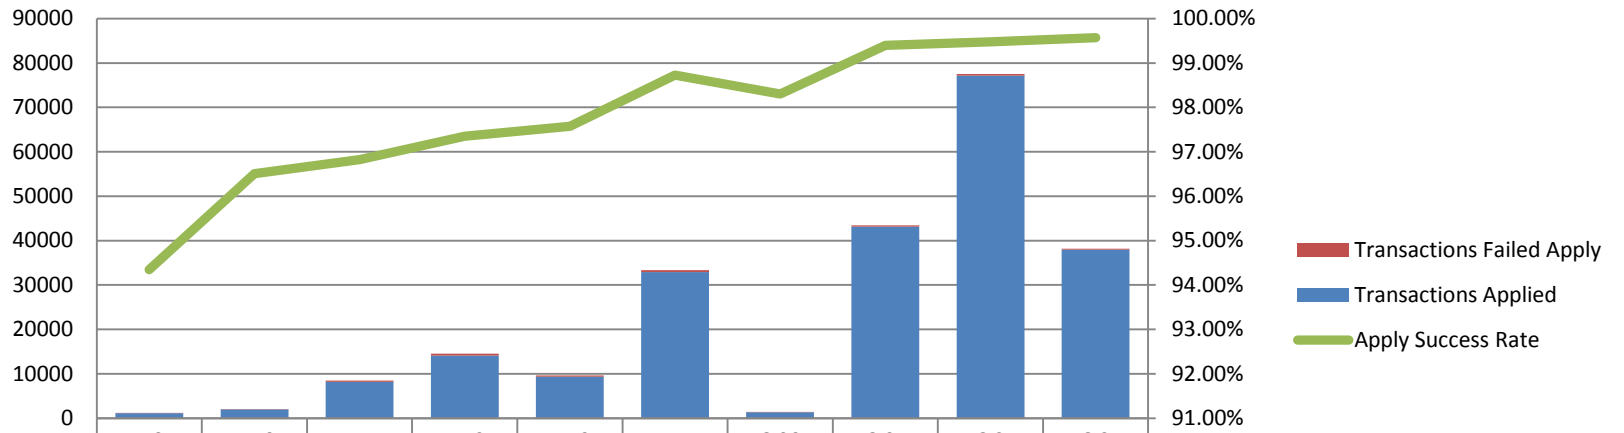

HR Front End Metrics - As of 3/31/11

Completed Transactions

Feb 22, 2009 - March 31, 2011
227,368 Transactions

Failed Transactions by Type

Feb 22, 2009 - March 31, 2011
2308 Transactions

Transaction Volume/Apply Stats by Release

Transactions Failed Apply	69	72	268	385	233	425	23	263	405	165
Transactions Applied	1151	1991	8176	14126	9377	32926	1331	43177	77129	37984
Apply Success Rate	94.34%	96.51%	96.83%	97.35%	97.58%	98.73%	98.30%	99.39%	99.48%	99.57%