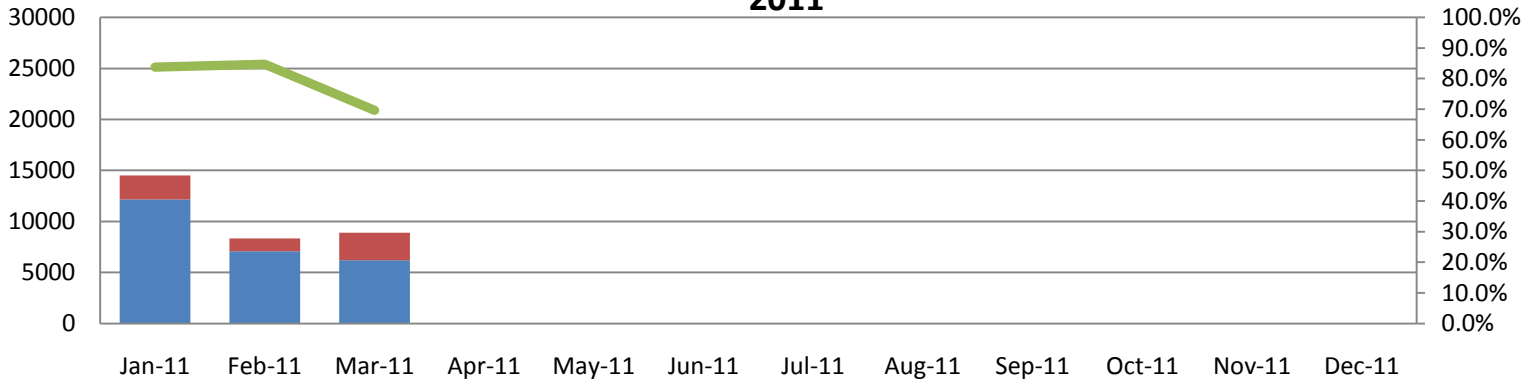

Transactions Failed Apply	69	72	268	385	233	425	23	263	405	165
Transactions Applied	1151	1991	8176	14126	9377	32926	1331	43177	77129	37984
Apply Success Rate	94.34%	96.51%	96.83%	97.35%	97.58%	98.73%	98.30%	99.39%	99.48%	99.57%

Banner Forms/HR Front End - Transactions Entered

June - December 2009

	Jun-09	Jul-09	Aug-09	Sep-09	Oct-09	Nov-09	Dec-09
Banner Forms	5266	3737	4243	5511	4010	4295	4457
HR Front End	13955	11360	21590	21016	20551	7629	11960
HRFE Entry %	72.6%	75.2%	83.6%	79.2%	83.7%	64.0%	72.9%

- Banner Forms
- HR Front End
- HRFE Entry %

Banner Forms/HR Front End - Transactions Entered

2010

	Jan-10	Feb-10	Mar-10	Apr-10	May-10	Jun-10	Jul-10	Aug-10	Sep-10	Oct-10	Nov-10	Dec-10
Banner Forms	6056	2857	2034	1683	1350	2690	2780	2955	2771	1963	2658	2732
HR Front End	12086	8840	6487	8817	15084	14651	14278	23679	20752	9447	7741	12693
HRFE Entry %	66.6%	75.6%	76.1%	84.0%	91.8%	84.5%	83.7%	88.9%	88.2%	82.8%	74.4%	82.3%

■ Banner Forms
■ HR Front End
— HRFE Entry %

Banner Forms/HR Front End - Transactions Entered

2011

	Jan-11	Feb-11	Mar-11	Apr-11	May-11	Jun-11	Jul-11	Aug-11	Sep-11	Oct-11	Nov-11	Dec-11
Banner Forms	2360	1280	2698									
HR Front End	12144	7065	6184									
HRFE Entry %	83.7%	84.7%	69.6%									