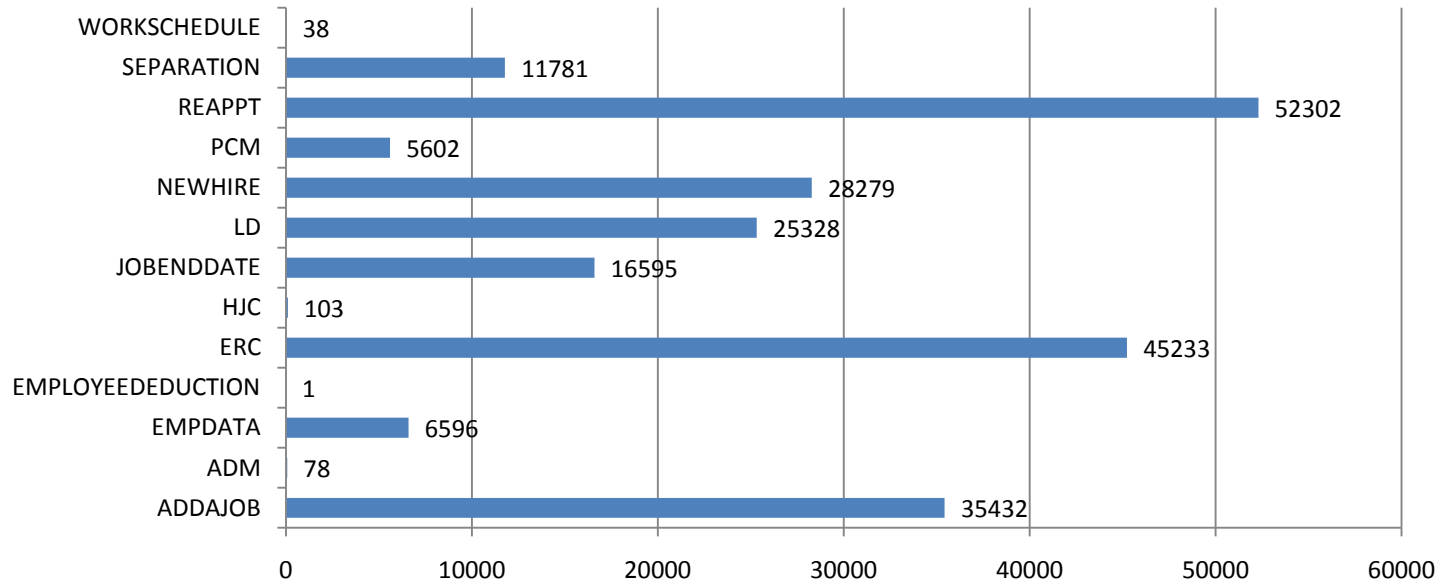

HR Front End Metrics - As of 3/31/11

Completed Transactions

Feb 22, 2009 - March 31, 2011
227,368 Transactions

Failed Transactions by Type

Feb 22, 2009 - March 31, 2011
2308 Transactions

Transaction Volume/Apply Stats by Release

Transactions Failed Apply	69	72	268	385	233	425	23	263	405	165
Transactions Applied	1151	1991	8176	14126	9377	32926	1331	43177	77129	37984
Apply Success Rate	94.34%	96.51%	96.83%	97.35%	97.58%	98.73%	98.30%	99.39%	99.48%	99.57%