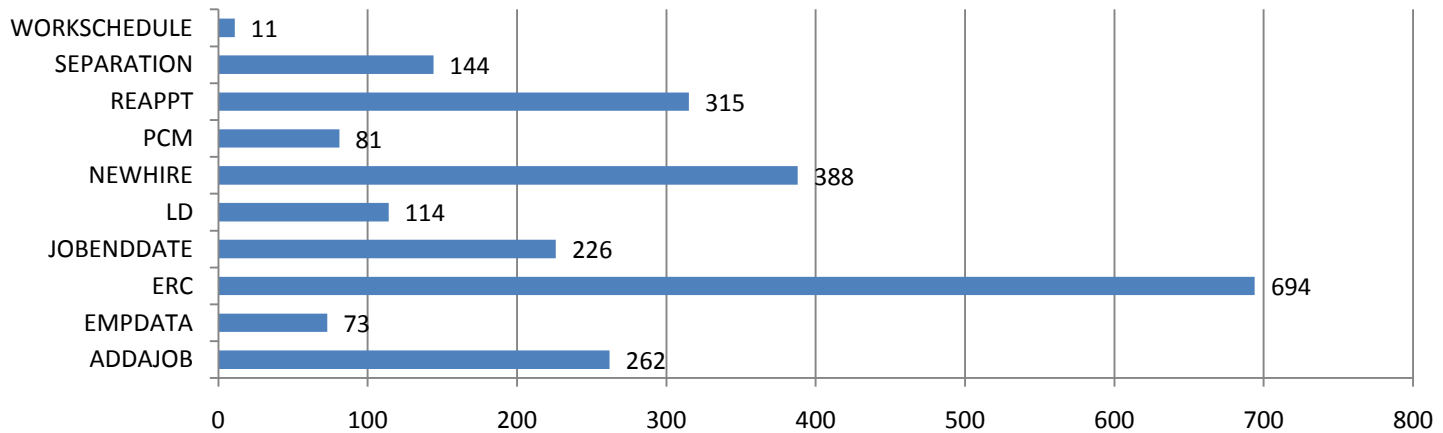

HR Front End Metrics - As of 3/31/11

Completed Transactions

Feb 22, 2009 - March 31, 2011
227,368 Transactions

Failed Transactions by Type

Feb 22, 2009 - March 31, 2011
2308 Transactions

Transaction Volume/Apply Stats by Release

Transactions Failed Apply	69	72	268	385	233	425	23	263	405	165
Transactions Applied	1151	1991	8176	14126	9377	32926	1331	43177	77129	37984
Apply Success Rate	94.34%	96.51%	96.83%	97.35%	97.58%	98.73%	98.30%	99.39%	99.48%	99.57%