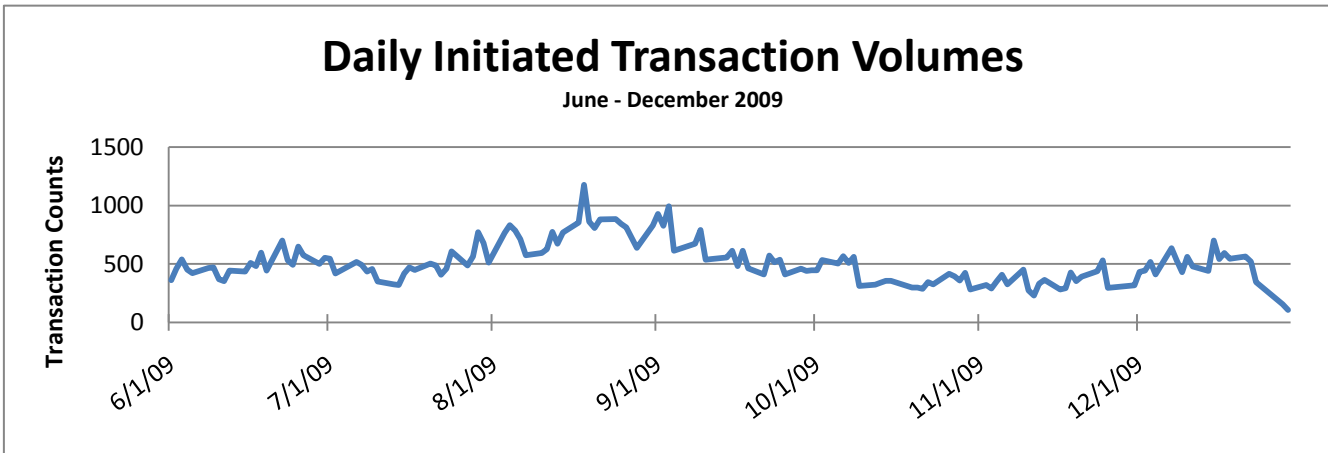

HR Front End Metrics - As of 3/31/11

Completed Transactions

Feb 22, 2009 - March 31, 2011
227,368 Transactions

Failed Transactions by Type

Feb 22, 2009 - March 31, 2011
2308 Transactions

Transaction Volume/Apply Stats by Release

Transactions Failed Apply	69	72	268	385	233	425	23	263	405	165
Transactions Applied	1151	1991	8176	14126	9377	32926	1331	43177	77129	37984
Apply Success Rate	94.34%	96.51%	96.83%	97.35%	97.58%	98.73%	98.30%	99.39%	99.48%	99.57%