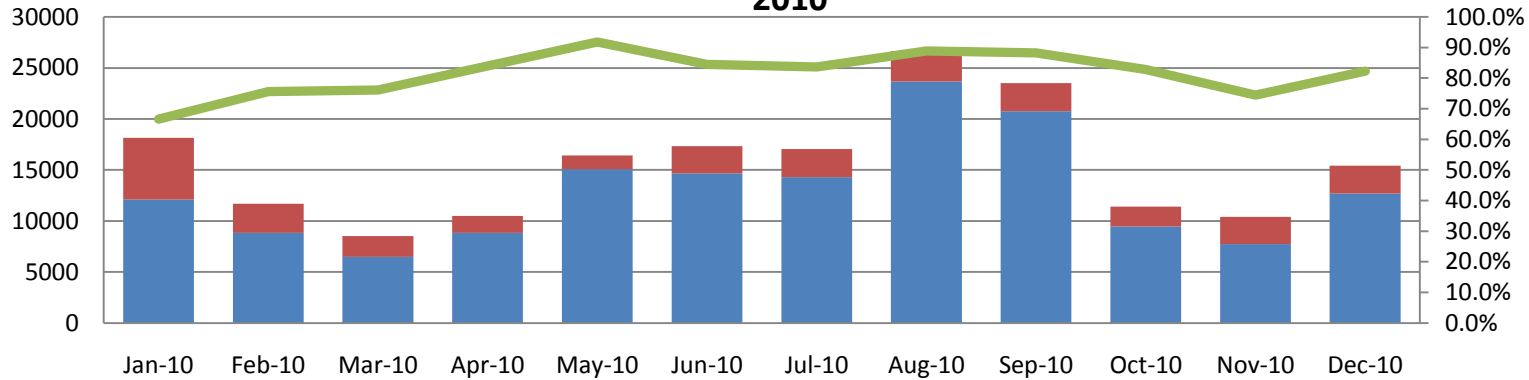

Transactions Failed Apply	69	72	268	385	233	425	23	263	405	165
Transactions Applied	1151	1991	8176	14126	9377	32926	1331	43177	77129	37984
Apply Success Rate	94.34%	96.51%	96.83%	97.35%	97.58%	98.73%	98.30%	99.39%	99.48%	99.57%

Banner Forms/HR Front End - Transactions Entered

June - December 2009

	Jun-09	Jul-09	Aug-09	Sep-09	Oct-09	Nov-09	Dec-09
Banner Forms	5266	3737	4243	5511	4010	4295	4457
HR Front End	13955	11360	21590	21016	20551	7629	11960
HRFE Entry %	72.6%	75.2%	83.6%	79.2%	83.7%	64.0%	72.9%

- Banner Forms
- HR Front End
- HRFE Entry %

Banner Forms/HR Front End - Transactions Entered

2010

	Jan-10	Feb-10	Mar-10	Apr-10	May-10	Jun-10	Jul-10	Aug-10	Sep-10	Oct-10	Nov-10	Dec-10
Banner Forms	6056	2857	2034	1683	1350	2690	2780	2955	2771	1963	2658	2732
HR Front End	12086	8840	6487	8817	15084	14651	14278	23679	20752	9447	7741	12693
HRFE Entry %	66.6%	75.6%	76.1%	84.0%	91.8%	84.5%	83.7%	88.9%	88.2%	82.8%	74.4%	82.3%