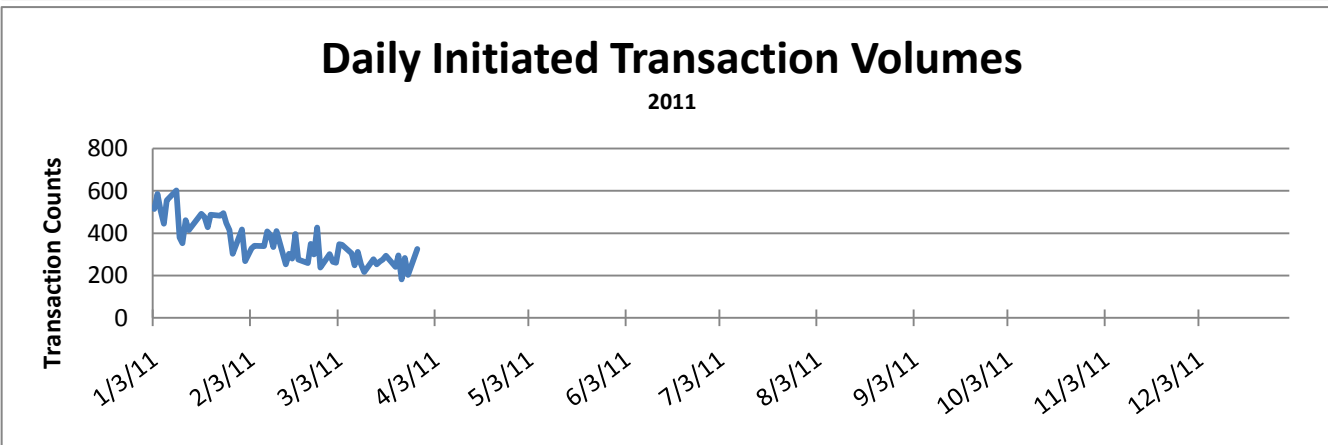

HR Front End Metrics - As of 3/31/11

Completed Transactions

Feb 22, 2009 - March 31, 2011
227,368 Transactions

Failed Transactions by Type

Feb 22, 2009 - March 31, 2011
2308 Transactions

Transaction Volume/Apply Stats by Release

Transactions Failed Apply	69	72	268	385	233	425	23	263	405	165
Transactions Applied	1151	1991	8176	14126	9377	32926	1331	43177	77129	37984
Apply Success Rate	94.34%	96.51%	96.83%	97.35%	97.58%	98.73%	98.30%	99.39%	99.48%	99.57%