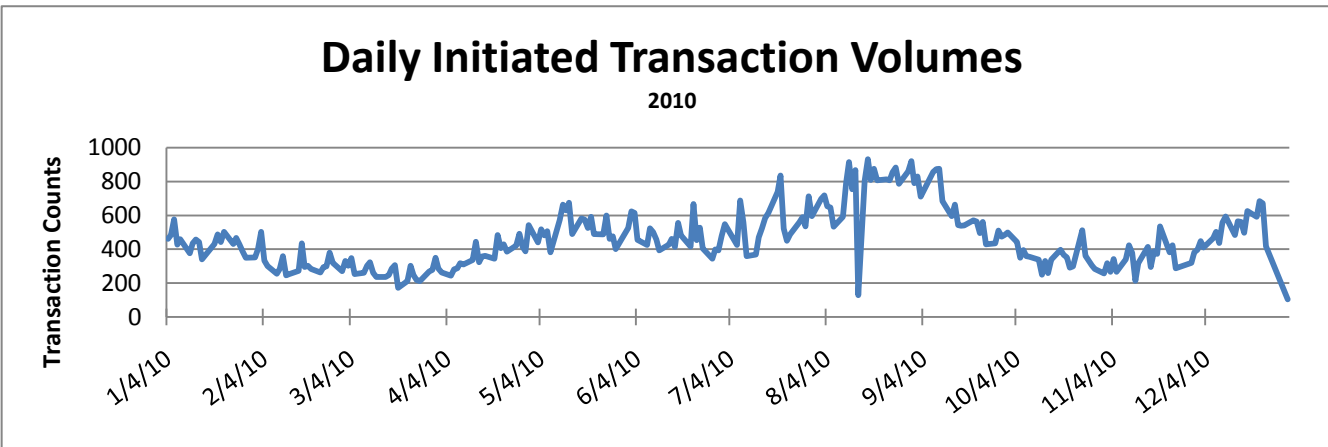

HR Front End Metrics - As of 5/30/11

Completed Transactions

Feb 22, 2009 - May 31, 2011
247,171 Transactions

Failed Transactions by Type

Feb 22, 2009 - May 31, 2011
2387 Transactions

Transaction Volume/Apply Stats by Release

Transactions Failed Apply	69	72	268	385	233	425	23	263	405	244
Transactions Applied	1151	1991	8176	14126	9377	32926	1331	43177	77129	57787
Apply Success Rate	94.34%	96.51%	96.83%	97.35%	97.58%	98.73%	98.30%	99.39%	99.48%	99.58%