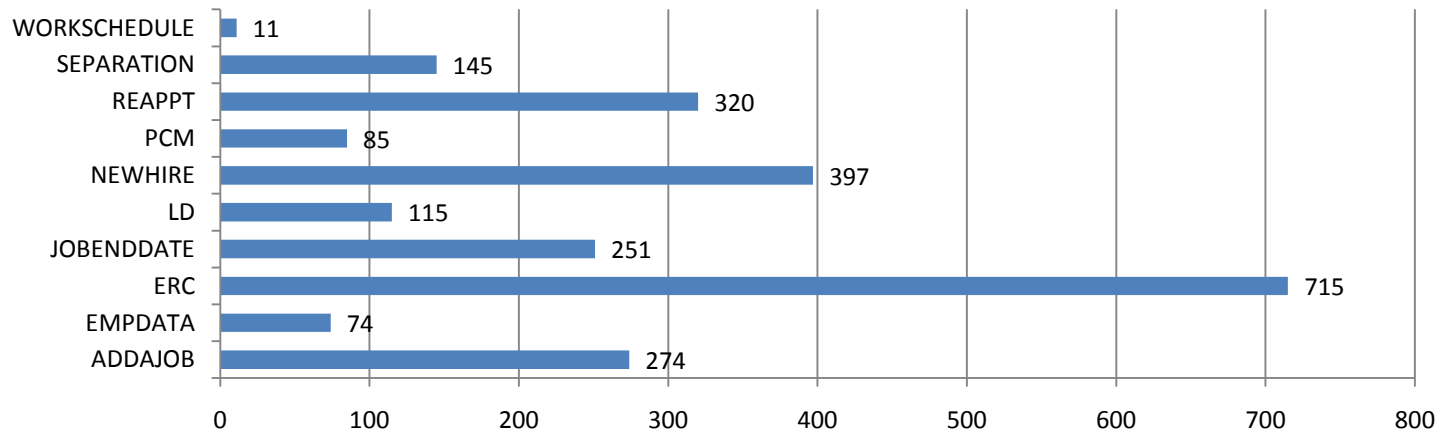

HR Front End Metrics - As of 5/30/11

Completed Transactions

Feb 22, 2009 - May 31, 2011
247,171 Transactions

Failed Transactions by Type

Feb 22, 2009 - May 31, 2011
2387 Transactions

Transaction Volume/Apply Stats by Release

Transactions Failed Apply	69	72	268	385	233	425	23	263	405	244
Transactions Applied	1151	1991	8176	14126	9377	32926	1331	43177	77129	57787
Apply Success Rate	94.34%	96.51%	96.83%	97.35%	97.58%	98.73%	98.30%	99.39%	99.48%	99.58%