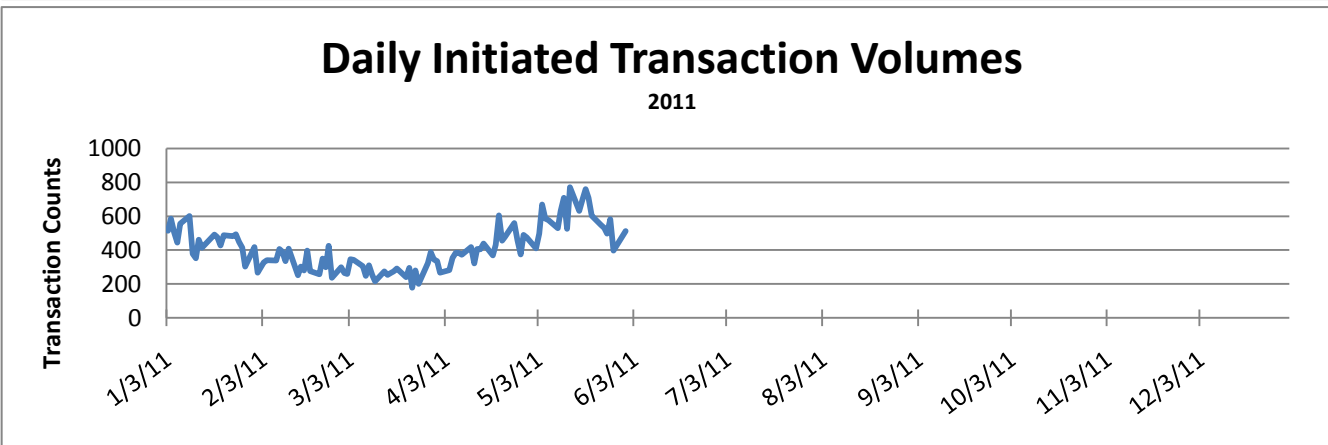

HR Front End Metrics - As of 5/30/11

Completed Transactions

Feb 22, 2009 - May 31, 2011
247,171 Transactions

Failed Transactions by Type

Feb 22, 2009 - May 31, 2011
2387 Transactions

Transaction Volume/Apply Stats by Release

Transactions Failed Apply	69	72	268	385	233	425	23	263	405	244
Transactions Applied	1151	1991	8176	14126	9377	32926	1331	43177	77129	57787
Apply Success Rate	94.34%	96.51%	96.83%	97.35%	97.58%	98.73%	98.30%	99.39%	99.48%	99.58%