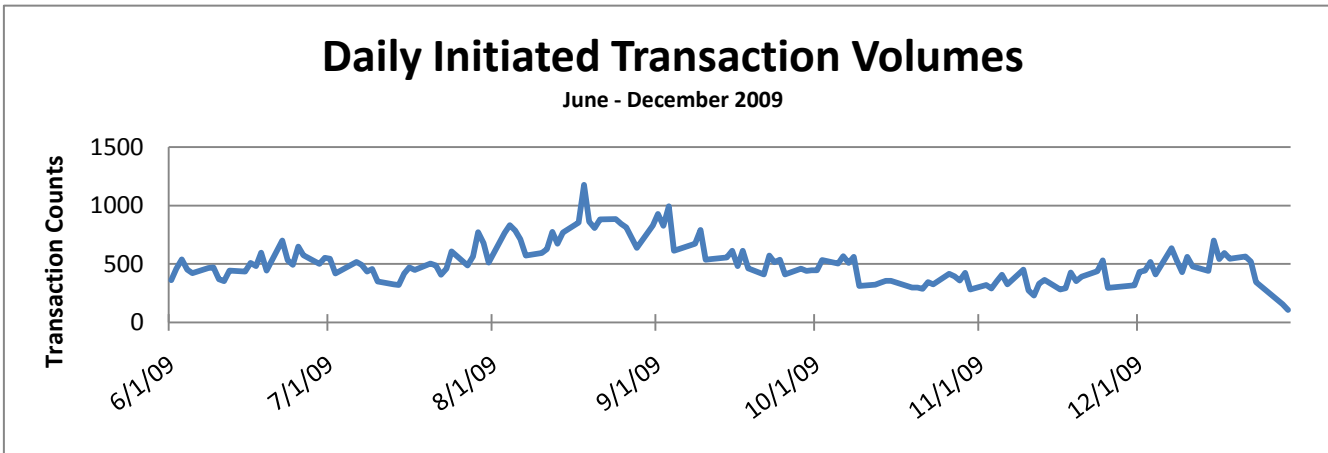

HR Front End Metrics - As of 5/30/11

Completed Transactions

Feb 22, 2009 - May 31, 2011
247,171 Transactions

Failed Transactions by Type

Feb 22, 2009 - May 31, 2011
2387 Transactions

Transaction Volume/Apply Stats by Release

Transactions Failed Apply	69	72	268	385	233	425	23	263	405	244
Transactions Applied	1151	1991	8176	14126	9377	32926	1331	43177	77129	57787
Apply Success Rate	94.34%	96.51%	96.83%	97.35%	97.58%	98.73%	98.30%	99.39%	99.48%	99.58%