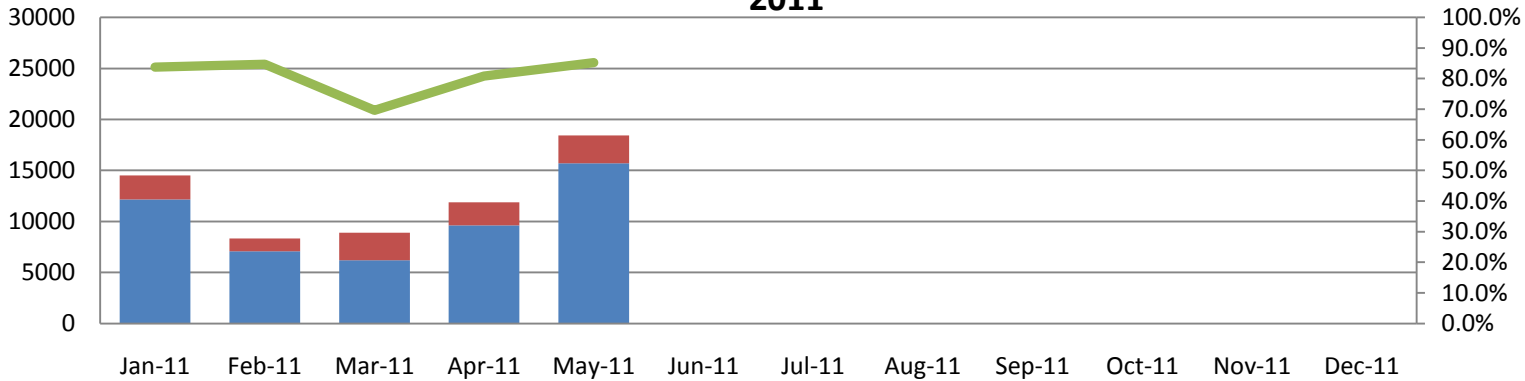

Transactions Failed Apply	69	72	268	385	233	425	23	263	405	244
Transactions Applied	1151	1991	8176	14126	9377	32926	1331	43177	77129	57787
Apply Success Rate	94.34%	96.51%	96.83%	97.35%	97.58%	98.73%	98.30%	99.39%	99.48%	99.58%

Banner Forms/HR Front End - Transactions Entered

June - December 2009

	Jun-09	Jul-09	Aug-09	Sep-09	Oct-09	Nov-09	Dec-09
Banner Forms	5266	3737	4243	5511	4010	4295	4457
HR Front End	13955	11360	21590	21016	20551	7629	11960
HRFE Entry %	72.6%	75.2%	83.6%	79.2%	83.7%	64.0%	72.9%

- Banner Forms
- HR Front End
- HRFE Entry %

Banner Forms/HR Front End - Transactions Entered

2010

	Jan-10	Feb-10	Mar-10	Apr-10	May-10	Jun-10	Jul-10	Aug-10	Sep-10	Oct-10	Nov-10	Dec-10
Banner Forms	6056	2857	2034	1683	1350	2690	2780	2955	2771	1963	2658	2732
HR Front End	12086	8840	6487	8817	15084	14651	14278	23679	20752	9447	7741	12693
HRFE Entry %	66.6%	75.6%	76.1%	84.0%	91.8%	84.5%	83.7%	88.9%	88.2%	82.8%	74.4%	82.3%

■ Banner Forms
■ HR Front End
— HRFE Entry %

Banner Forms/HR Front End - Transactions Entered

2011

	Jan-11	Feb-11	Mar-11	Apr-11	May-11	Jun-11	Jul-11	Aug-11	Sep-11	Oct-11	Nov-11	Dec-11
Banner Forms	2360	1280	2698	2274	2718							
HR Front End	12144	7065	6184	9606	15698							
HRFE Entry %	83.7%	84.7%	69.6%	80.9%	85.2%							