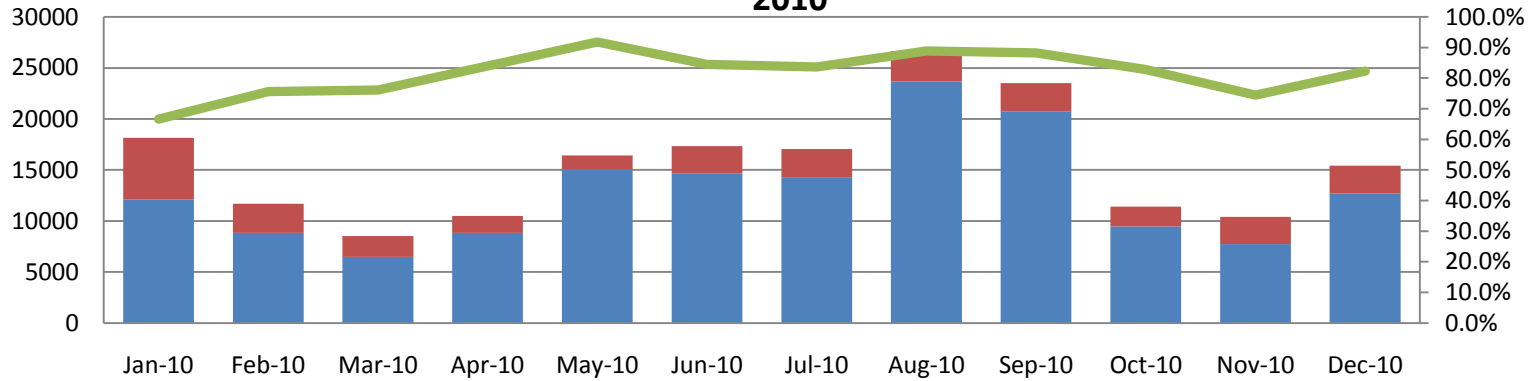

Transactions Failed Apply	69	72	268	385	233	425	23	263	405	244
Transactions Applied	1151	1991	8176	14126	9377	32926	1331	43177	77129	57787
Apply Success Rate	94.34%	96.51%	96.83%	97.35%	97.58%	98.73%	98.30%	99.39%	99.48%	99.58%

Banner Forms/HR Front End - Transactions Entered

June - December 2009

	Jun-09	Jul-09	Aug-09	Sep-09	Oct-09	Nov-09	Dec-09
Banner Forms	5266	3737	4243	5511	4010	4295	4457
HR Front End	13955	11360	21590	21016	20551	7629	11960
HRFE Entry %	72.6%	75.2%	83.6%	79.2%	83.7%	64.0%	72.9%

- Banner Forms
- HR Front End
- HRFE Entry %

Banner Forms/HR Front End - Transactions Entered

2010

	Jan-10	Feb-10	Mar-10	Apr-10	May-10	Jun-10	Jul-10	Aug-10	Sep-10	Oct-10	Nov-10	Dec-10
Banner Forms	6056	2857	2034	1683	1350	2690	2780	2955	2771	1963	2658	2732
HR Front End	12086	8840	6487	8817	15084	14651	14278	23679	20752	9447	7741	12693
HRFE Entry %	66.6%	75.6%	76.1%	84.0%	91.8%	84.5%	83.7%	88.9%	88.2%	82.8%	74.4%	82.3%