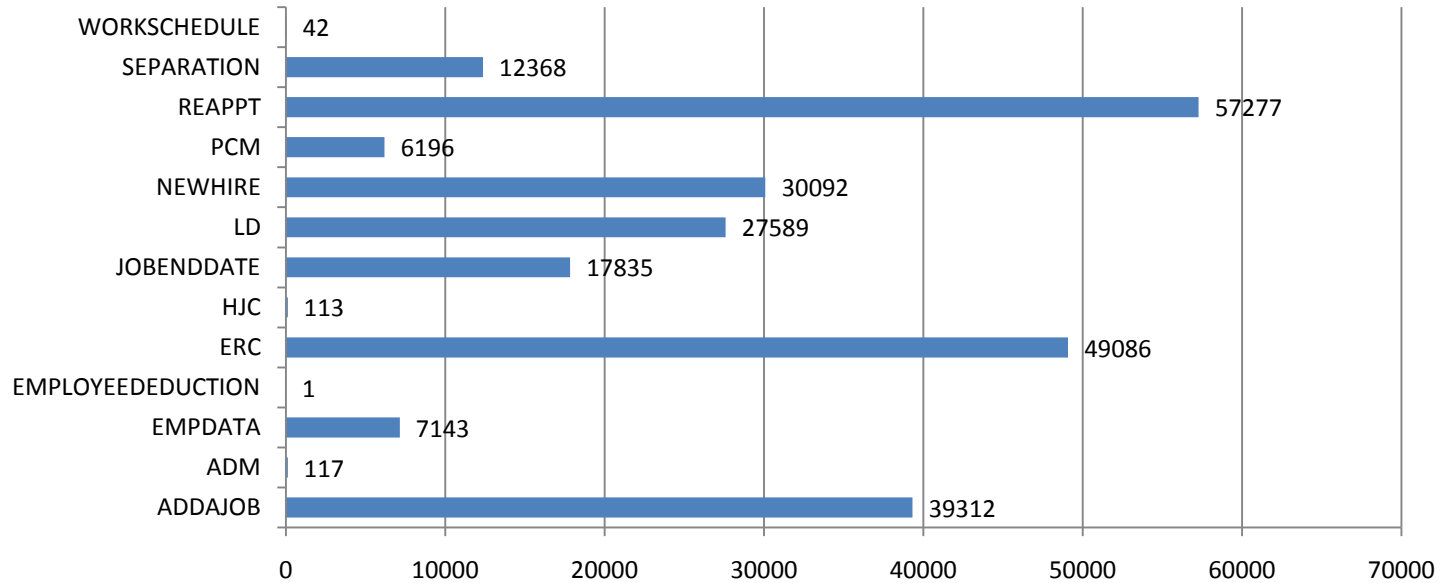

HR Front End Metrics - As of 5/30/11

Completed Transactions

Feb 22, 2009 - May 31, 2011
247,171 Transactions

Failed Transactions by Type

Feb 22, 2009 - May 31, 2011
2387 Transactions

Transaction Volume/Apply Stats by Release

Transactions Failed Apply	69	72	268	385	233	425	23	263	405	244
Transactions Applied	1151	1991	8176	14126	9377	32926	1331	43177	77129	57787
Apply Success Rate	94.34%	96.51%	96.83%	97.35%	97.58%	98.73%	98.30%	99.39%	99.48%	99.58%