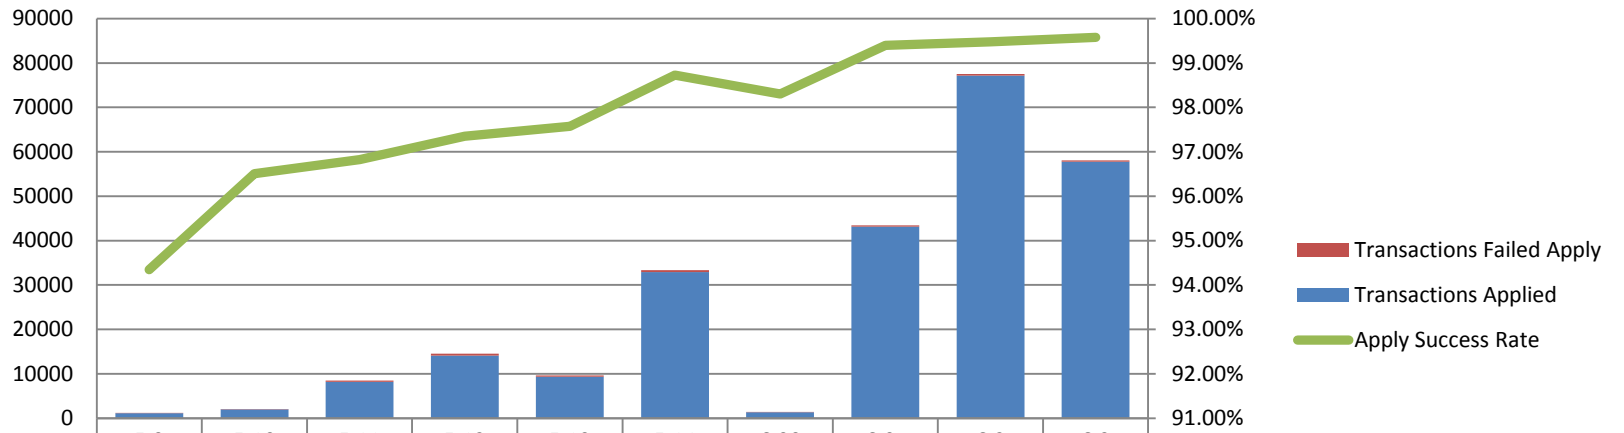

HR Front End Metrics - As of 5/30/11

Completed Transactions

Feb 22, 2009 - May 31, 2011
247,171 Transactions

Failed Transactions by Type

Feb 22, 2009 - May 31, 2011
2387 Transactions

Transaction Volume/Apply Stats by Release

Transactions Failed Apply	69	72	268	385	233	425	23	263	405	244
Transactions Applied	1151	1991	8176	14126	9377	32926	1331	43177	77129	57787
Apply Success Rate	94.34%	96.51%	96.83%	97.35%	97.58%	98.73%	98.30%	99.39%	99.48%	99.58%