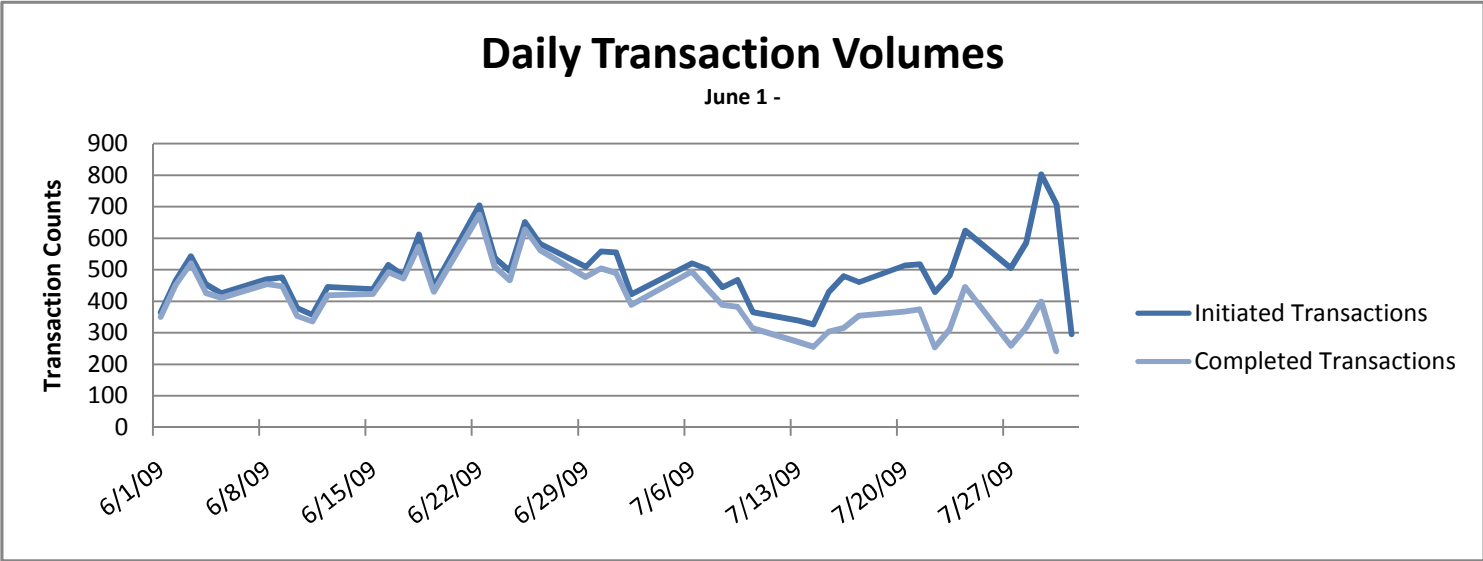

HR Front End Metrics -

As of 7/31/09

Failed Transactions by Type

Transaction Volume/Apply Stats by Release

Transactions Failed Apply	69	72	268	385	185
Transactions Applied	1151	1991	8176	14126	6307
Apply Success Rate	94.34%	96.51%	96.83%	97.35%	97.15%

Banner Forms/HR Front End - Transactions Entered

	Jun-09	Jul-09
Banner Forms	5266	3737
HR Front End	13955	11360
HRFE Entry %	72.60%	75.25%