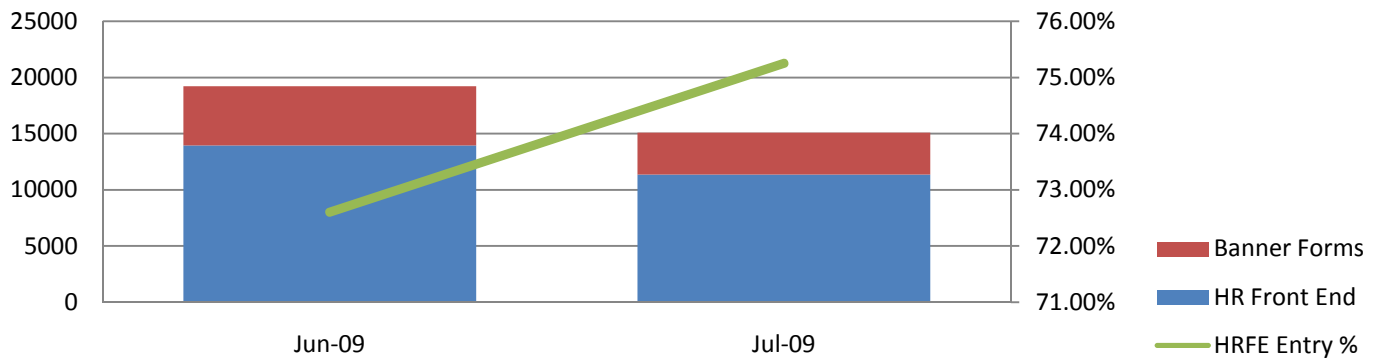

HR Front End Metrics -

As of 7/31/09

Failed Transactions by Type

Transaction Volume/Apply Stats by Release

Transactions Failed Apply	69	72	268	385	185
Transactions Applied	1151	1991	8176	14126	6307
Apply Success Rate	94.34%	96.51%	96.83%	97.35%	97.15%

Banner Forms/HR Front End - Transactions Entered

	Jun-09	Jul-09
Banner Forms	5266	3737
HR Front End	13955	11360
HRFE Entry %	72.60%	75.25%