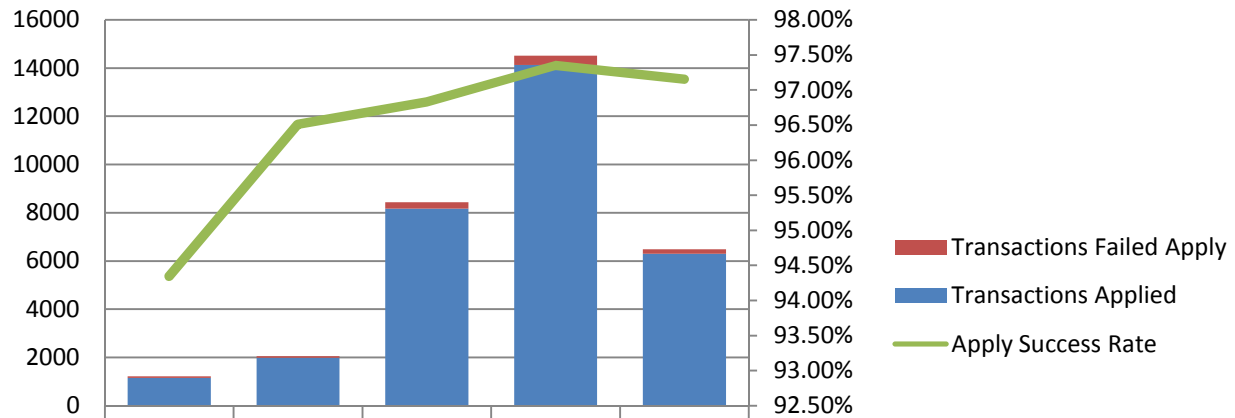

HR Front End Metrics -

As of 7/31/09

Failed Transactions by Type

Transaction Volume/Apply Stats by Release

Transactions Failed Apply	69	72	268	385	185
Transactions Applied	1151	1991	8176	14126	6307
Apply Success Rate	94.34%	96.51%	96.83%	97.35%	97.15%