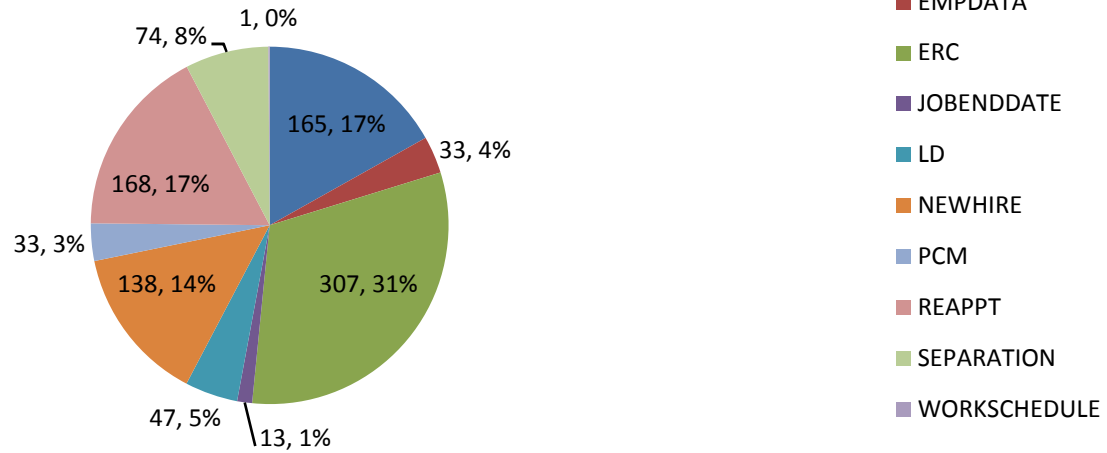

HR Front End Metrics -

As of 7/31/09

Failed Transactions by Type

Transaction Volume/Apply Stats by Release

Transactions Failed Apply	69	72	268	385	185
Transactions Applied	1151	1991	8176	14126	6307
Apply Success Rate	94.34%	96.51%	96.83%	97.35%	97.15%

Banner Forms/HR Front End - Transactions Entered

	Jun-09	Jul-09
Banner Forms	5266	3737
HR Front End	13955	11360
HRFE Entry %	72.60%	75.25%