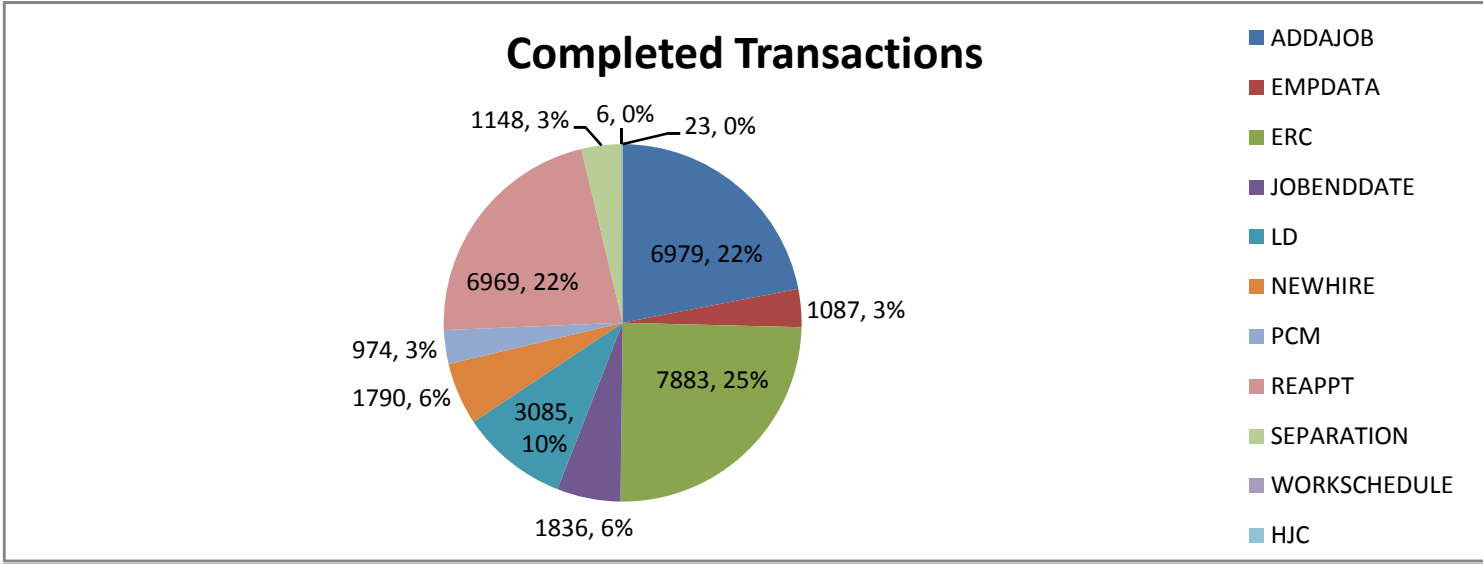

HR Front End Metrics -

As of 7/31/09

Failed Transactions by Type

Transaction Volume/Apply Stats by Release

Transactions Failed Apply	69	72	268	385	185
Transactions Applied	1151	1991	8176	14126	6307
Apply Success Rate	94.34%	96.51%	96.83%	97.35%	97.15%